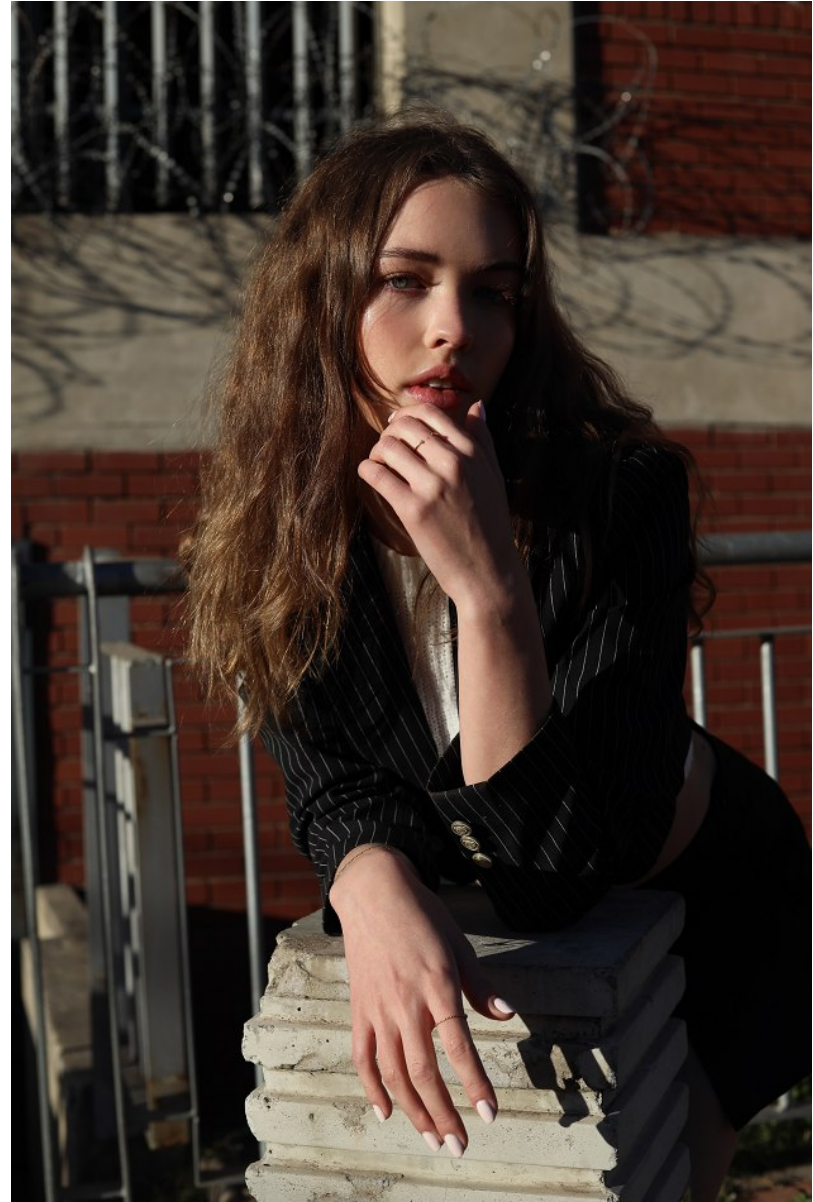

BOSS MODELS

JOHANNESBURG

ELLA AMREIN

Height: 174cm Bust: 88cm Waist: 67cm Hips: 92cm Shoe: 7 UK Hair: Light Brown Eyes: Green