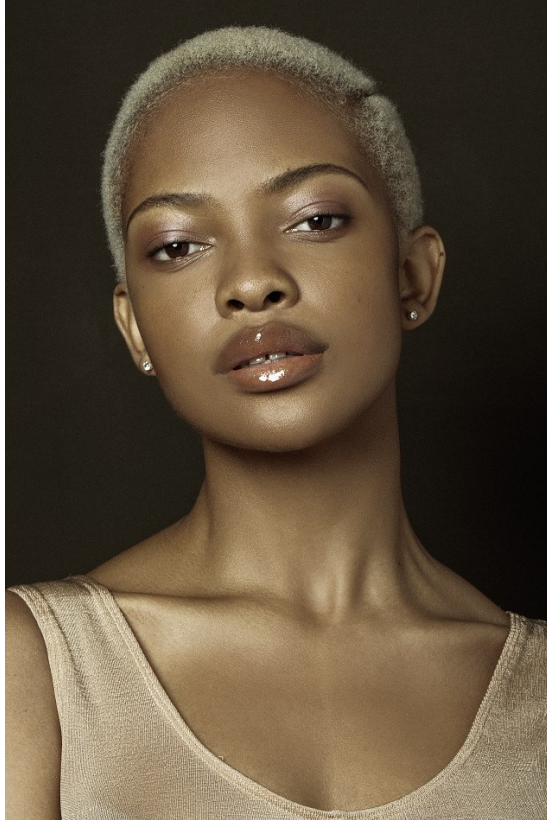

# BOSS MODELS

JOHANNESBURG

PALESA MAKAM

Height: 175cm Bust: 82cm Waist: 66cm Hips: 98cm Shoe: 7 UK Hair: Blonde Eyes: Brown

# BOSS MODELS

JOHANNESBURG

FASHION /

80. Palesa /  
Boss

WWJL\_2024 / 25

PALESA MAKAM

Height: 175cm Bust: 82cm Waist: 66cm Hips: 98cm Shoe: 7 UK Hair: Blonde Eyes: Brown