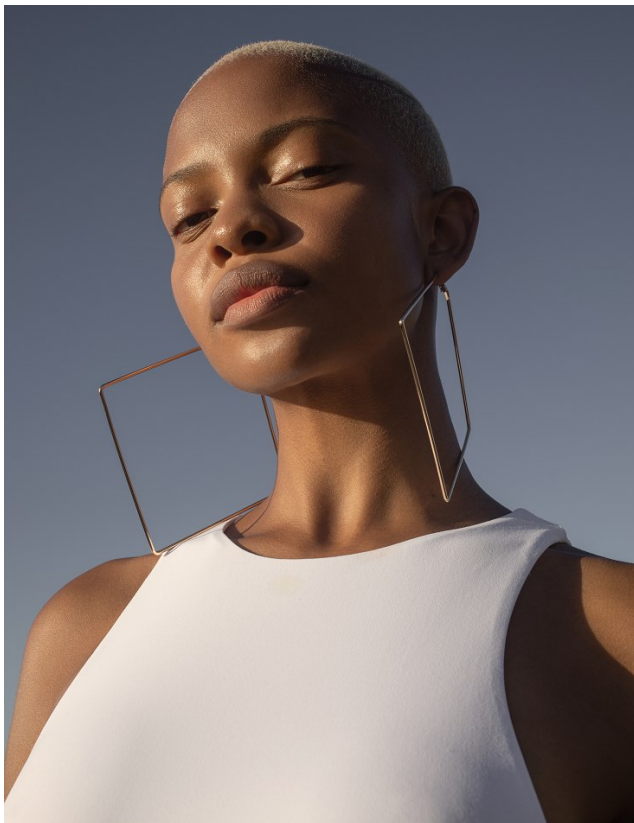

# BOSS MODELS

JOHANNESBURG

FASHION /

80. Palesa /  
Boss

WWJL\_2024 / 25

PALESA MAKAM

Height: 175cm Bust: 82cm Waist: 66cm Hips: 98cm Shoe: 7 UK Hair: Blonde Eyes: Brown