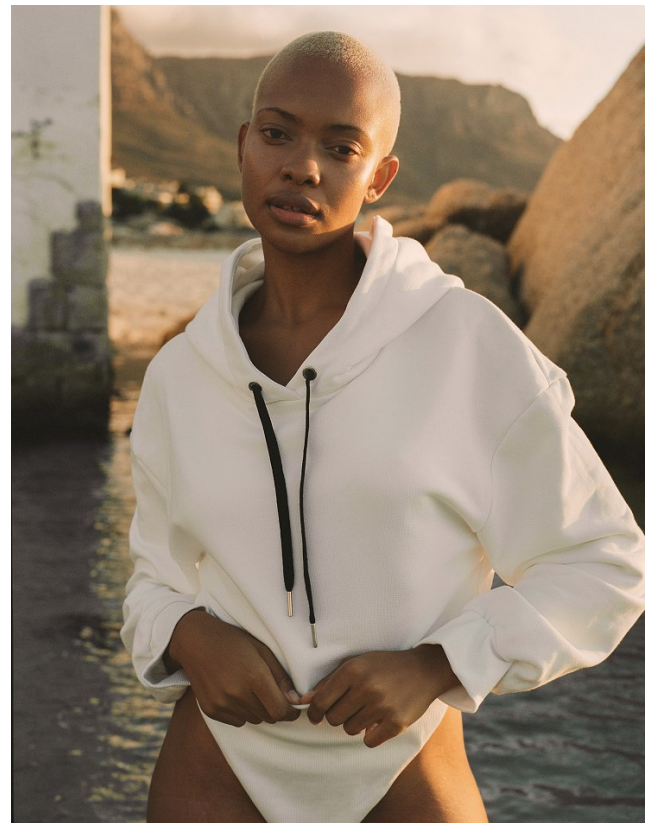

# BOSS MODELS

JOHANNESBURG

FASHION /

80. Palesa /  
Boss

WWJL\_2024 / 25

PALESA MAKAM

Height: 175cm Bust: 82cm Waist: 66cm Hips: 98cm Shoe: 7 UK Hair: Blonde Eyes: Brown