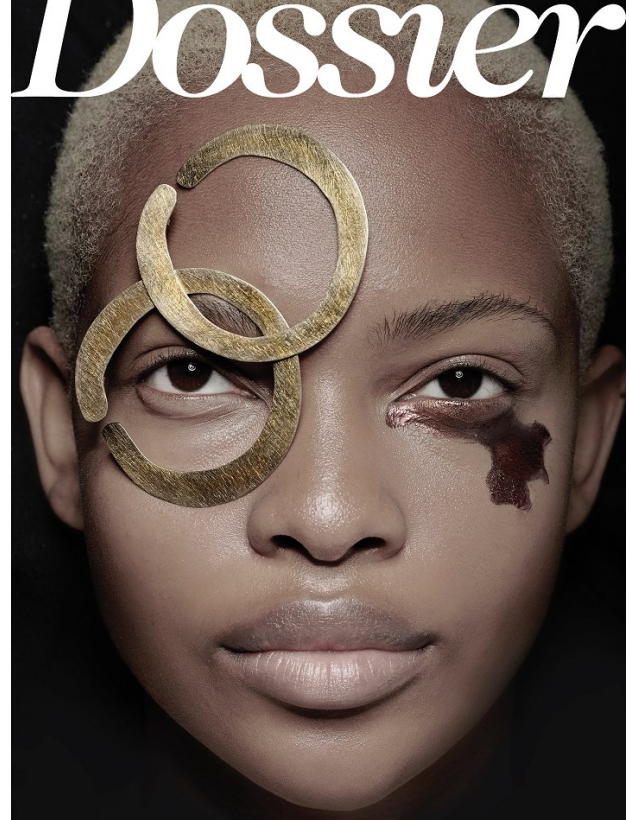

# BOSS MODELS

JOHANNESBURG

PALESA MAKAM

Height: 175cm Bust: 82cm Waist: 66cm Hips: 98cm Shoe: 7 UK Hair: Blonde Eyes: Brown