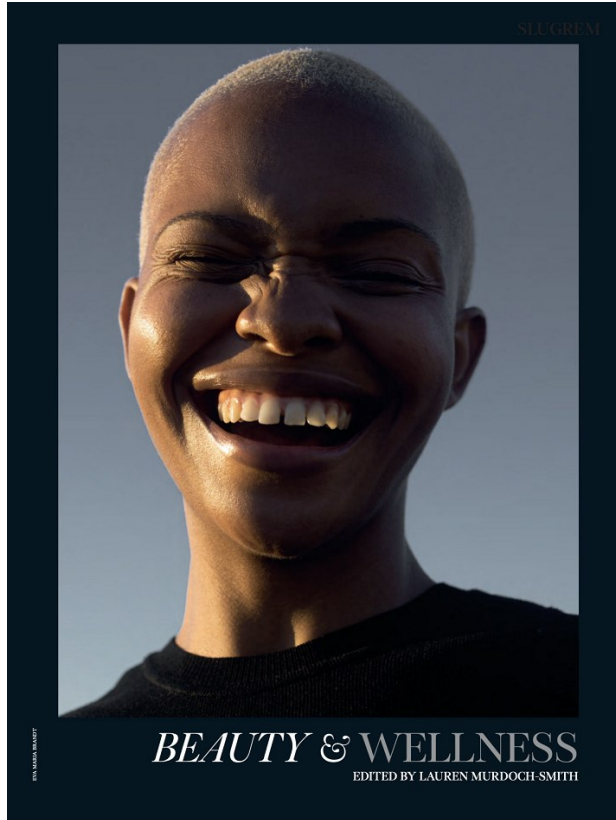

BOSS MODELS

JOHANNESBURG

PALESA MAKAM

Height: 175cm Bust: 82cm Waist: 66cm Hips: 98cm Shoe: 7 UK Hair: Blonde Eyes: Brown