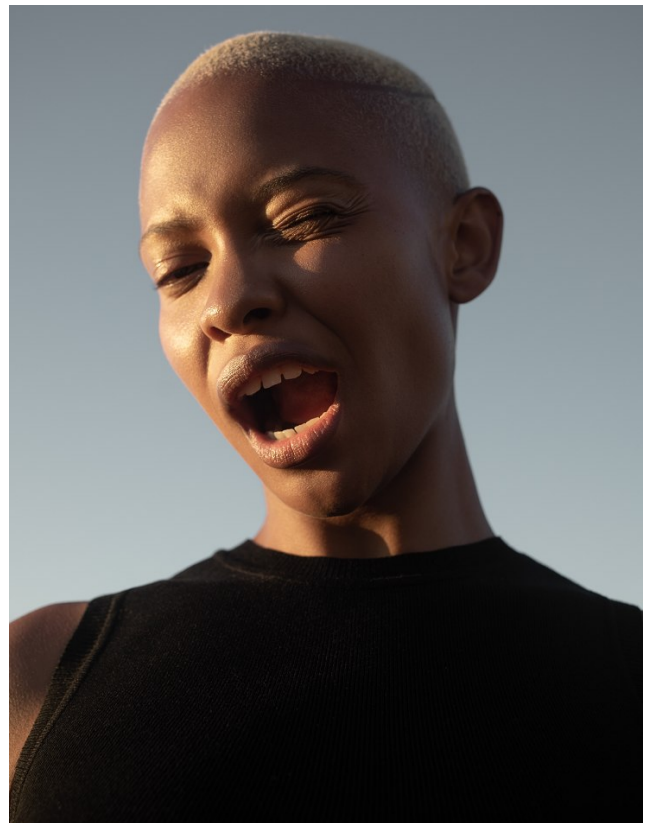

BOSS MODELS

JOHANNESBURG

PALESA MAKAM

Height: 175cm Bust: 82cm Waist: 66cm Hips: 98cm Shoe: 7 UK Hair: Blonde Eyes: Brown