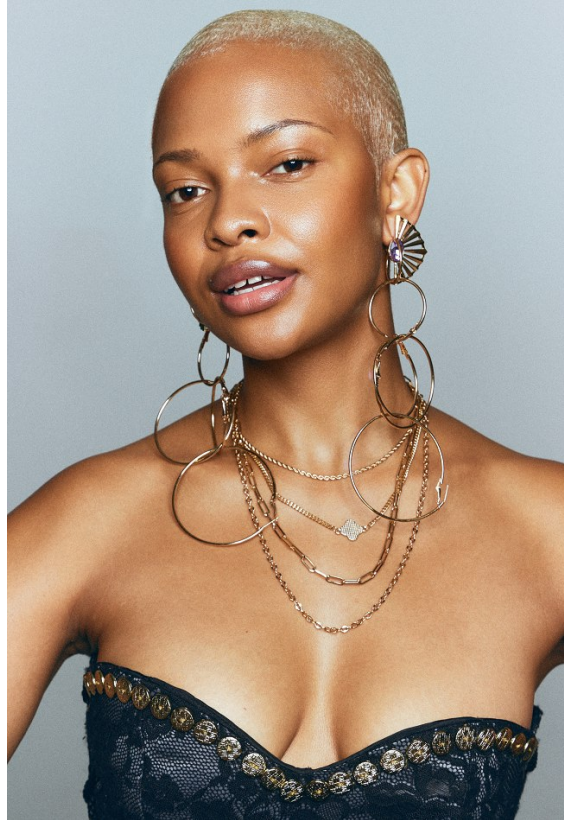

# BOSS MODELS

JOHANNESBURG

PALESA MAKAM

Height: 175cm Bust: 82cm Waist: 66cm Hips: 98cm Shoe: 7 UK Hair: Blonde Eyes: Brown