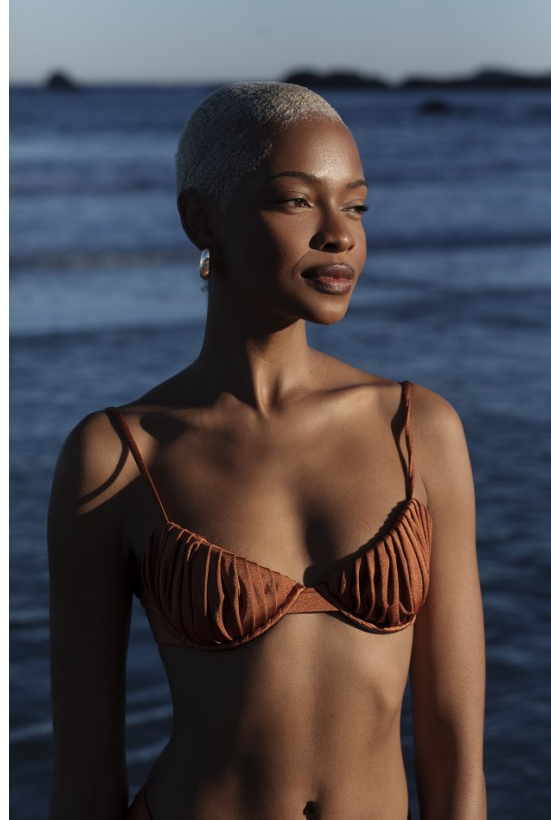

# BOSS MODELS

JOHANNESBURG

PALESA MAKAM

Height: 175cm Bust: 82cm Waist: 66cm Hips: 98cm Shoe: 7 UK Hair: Blonde Eyes: Brown