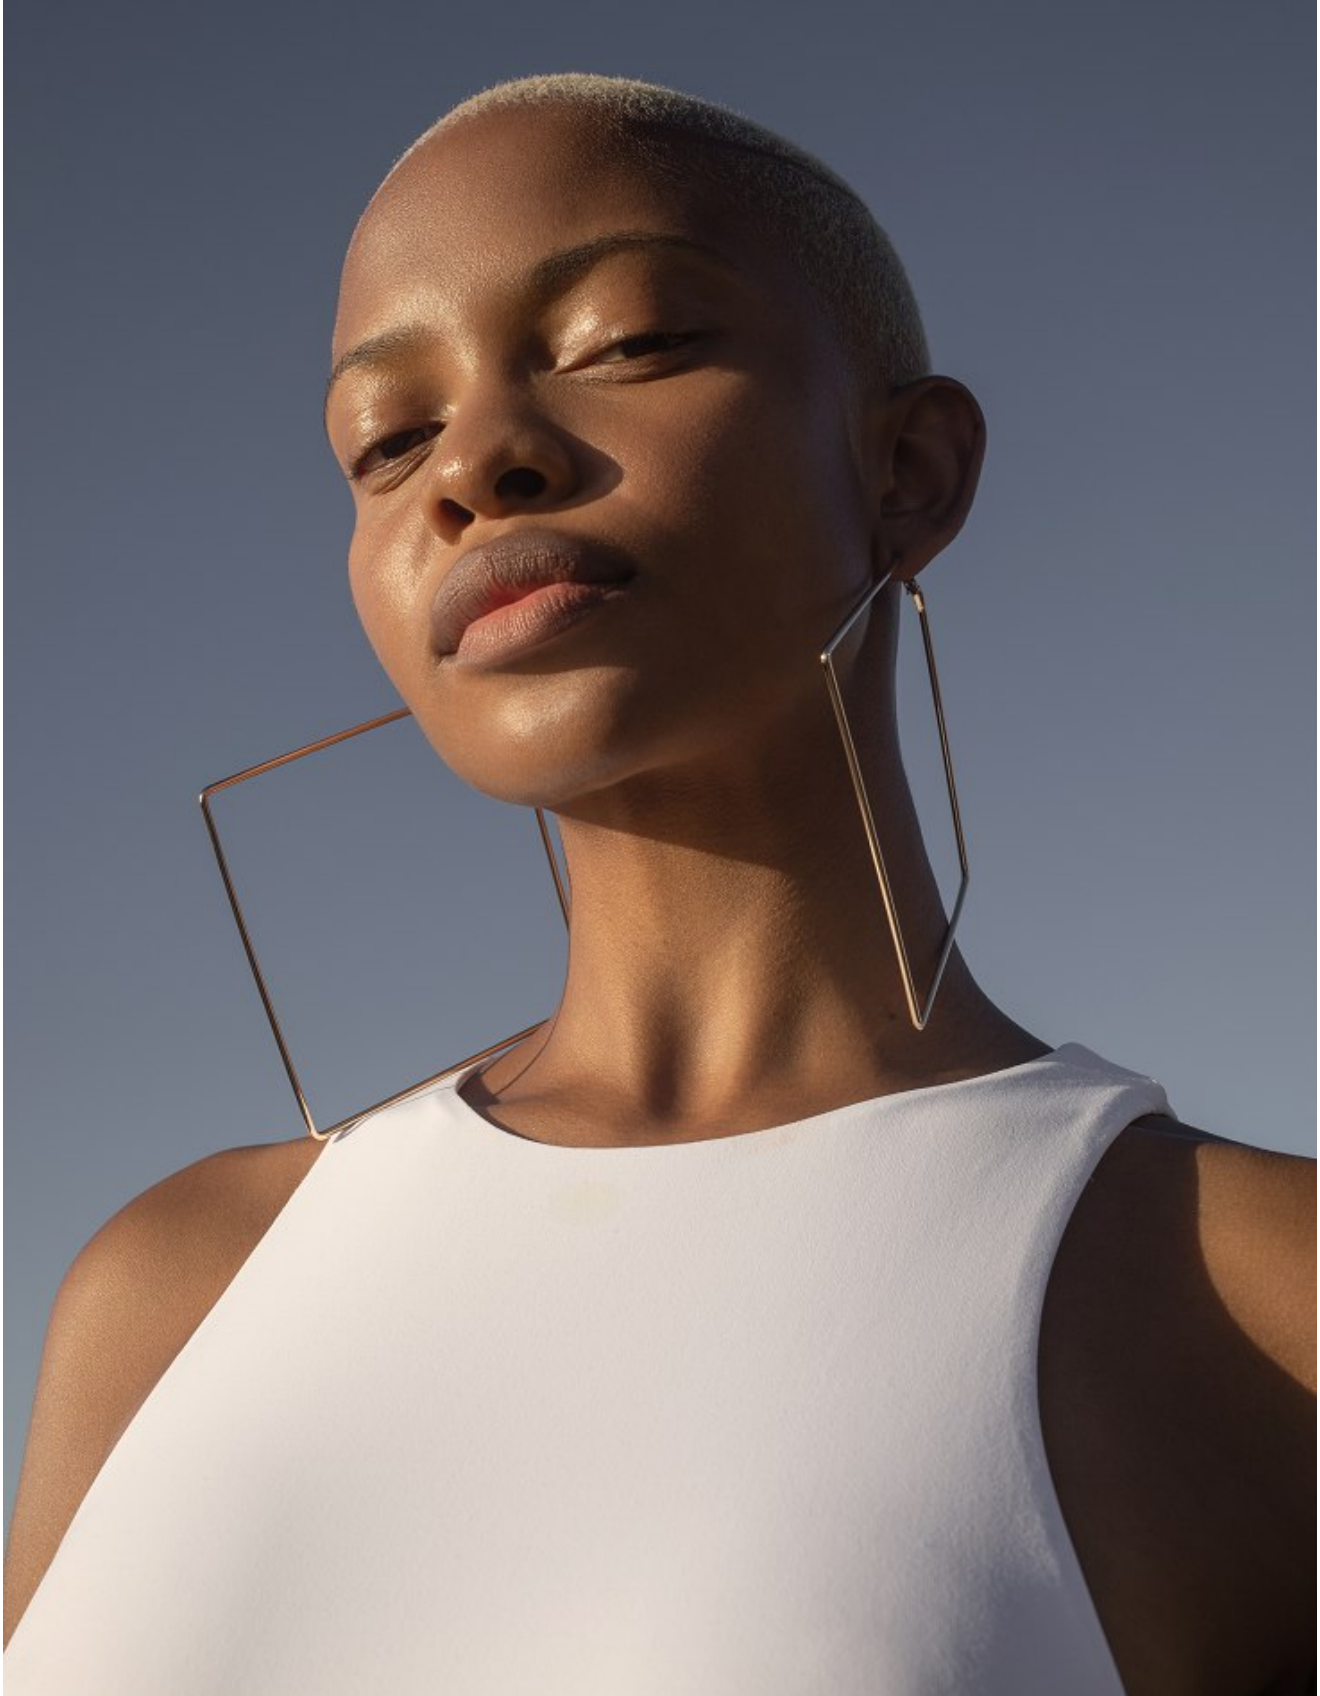

BOSS MODELS

JOHANNESBURG

PALESA MAKAM

Height: 175cm Bust: 82cm Waist: 66cm Hips: 98cm Shoe: 7 UK Hair: Blonde Eyes: Brown