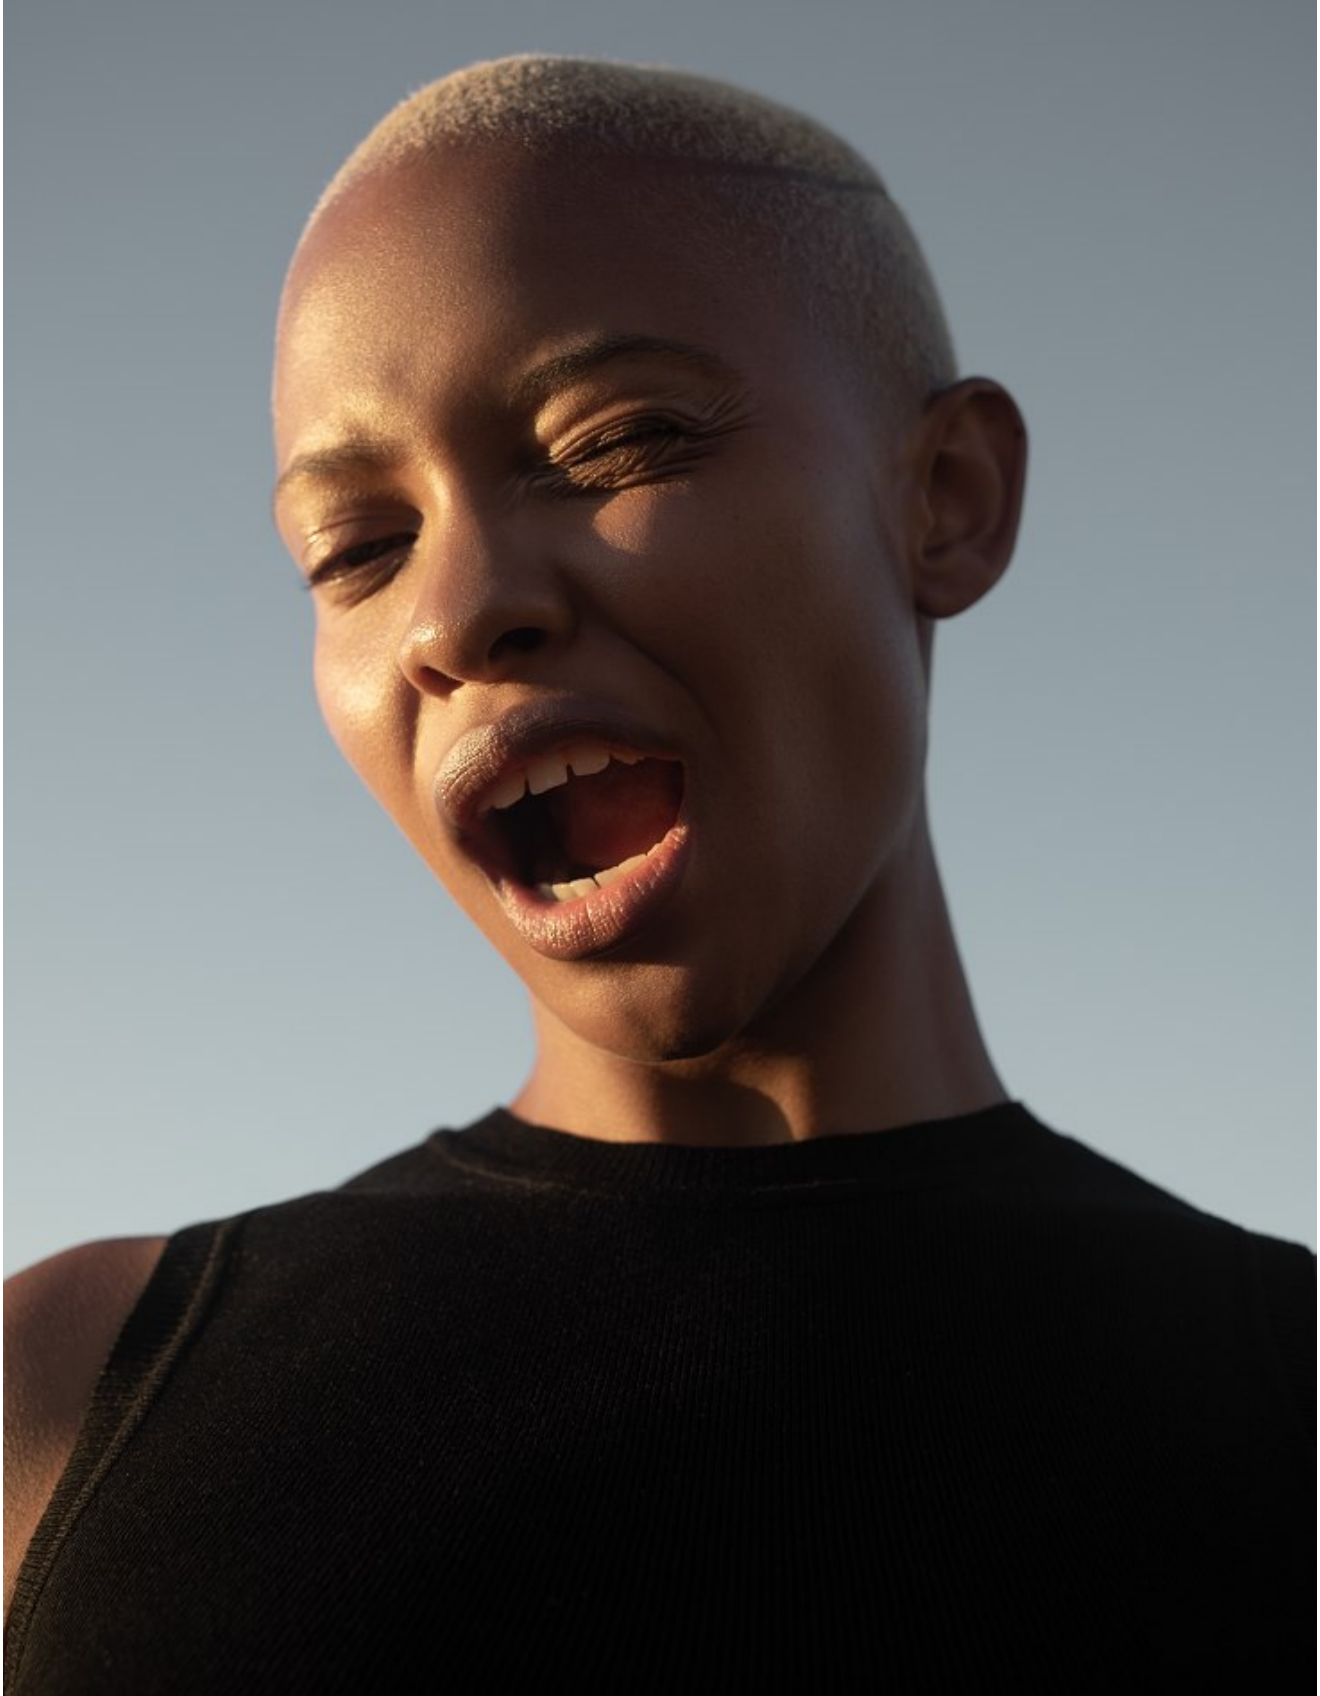

BOSS MODELS

JOHANNESBURG

PALESA MAKAM

Height: 175cm Bust: 82cm Waist: 66cm Hips: 98cm Shoe: 7 UK Hair: Blonde Eyes: Brown