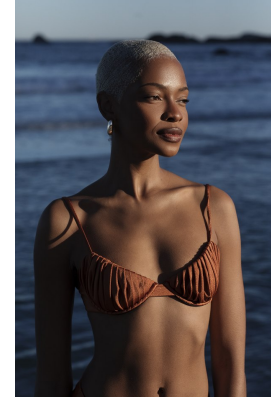

## PALESA MAKAM

Height: 175cm Bust: 82cm Waist: 66cm Hips: 98cm Shoe: 7 UK Hair: Blonde Eyes: Brown