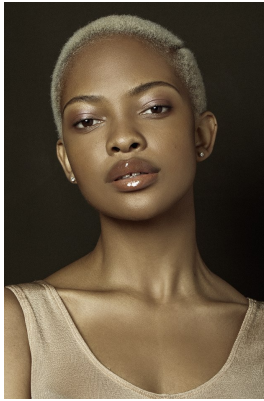

# BOSS MODELS

JOHANNESBURG

## PALESA MAKAM

Height: 175cm Bust: 82cm Waist: 66cm Hips: 98cm Shoe: 7 UK Hair: Blonde Eyes: Brown