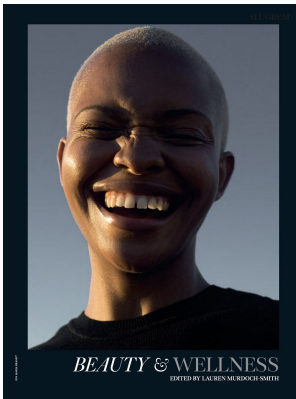

BOSS MODELS

JOHANNESBURG

PALESA MAKAM

Height: 175cm Bust: 82cm Waist: 66cm Hips: 98cm Shoe: 7 UK Hair: Blonde Eyes: Brown