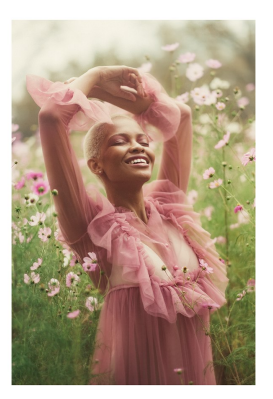

## PALESA MAKAM

Height: 175cm Bust: 82cm Waist: 66cm Hips: 98cm Shoe: 7 UK Hair: Blonde Eyes: Brown