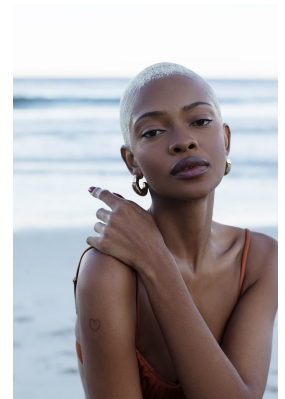

## PALESA MAKAM

Height: 175cm Bust: 82cm Waist: 66cm Hips: 98cm Shoe: 7 UK Hair: Blonde Eyes: Brown