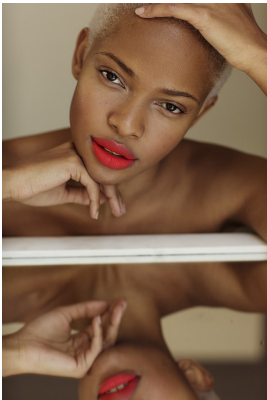

## PALESA MAKAM

Height: 175cm Bust: 82cm Waist: 66cm Hips: 98cm Shoe: 7 UK Hair: Blonde Eyes: Brown