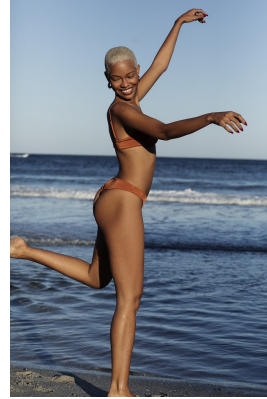

## PALESA MAKAM

Height: 175cm Bust: 82cm Waist: 66cm Hips: 98cm Shoe: 7 UK Hair: Blonde Eyes: Brown