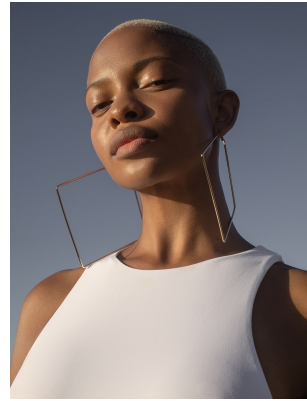

## PALESA MAKAM

Height: 175cm Bust: 82cm Waist: 66cm Hips: 98cm Shoe: 7 UK Hair: Blonde Eyes: Brown