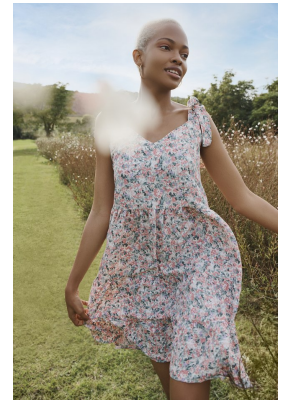

BOSS MODELS

JOHANNESBURG

PALESA MAKAM

Height: 175cm Bust: 82cm Waist: 66cm Hips: 98cm Shoe: 7 UK Hair: Blonde Eyes: Brown