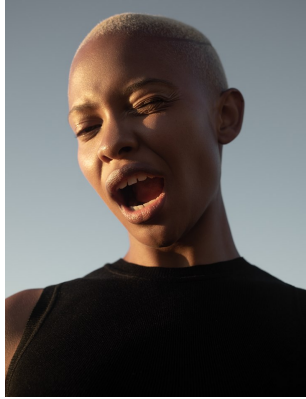

BOSS MODELS

JOHANNESBURG

PALESA MAKAM

Height: 175cm Bust: 82cm Waist: 66cm Hips: 98cm Shoe: 7 UK Hair: Blonde Eyes: Brown