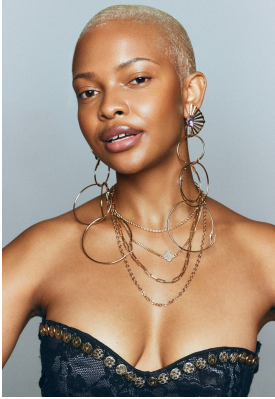

## PALESA MAKAM

Height: 175cm Bust: 82cm Waist: 66cm Hips: 98cm Shoe: 7 UK Hair: Blonde Eyes: Brown