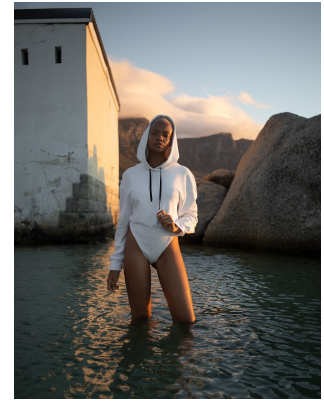

## PALESA MAKAM

Height: 175cm Bust: 82cm Waist: 66cm Hips: 98cm Shoe: 7 UK Hair: Blonde Eyes: Brown