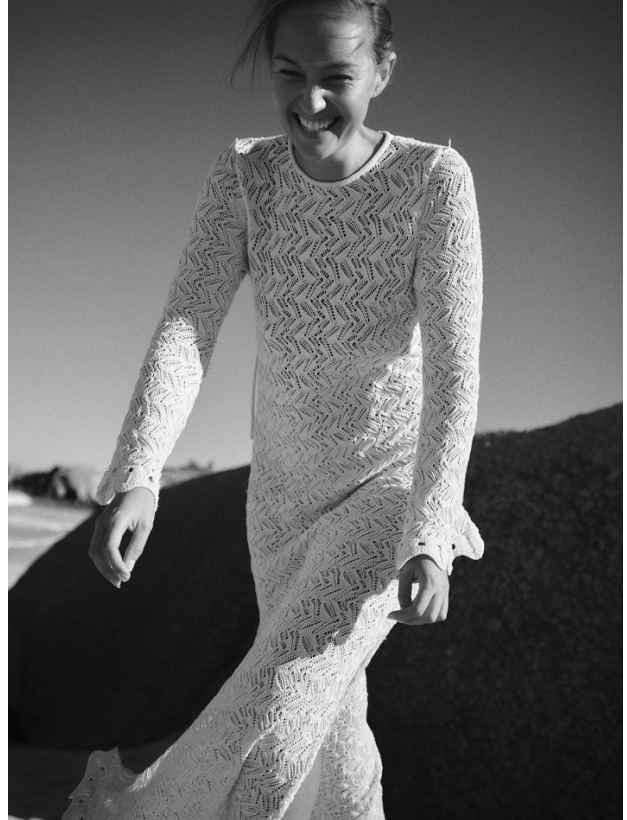

BOSS MODELS

JOHANNESBURG

MARIAN DE KLERK

Height: 175cm Bust: 90cm Waist: 67cm Hips: 101cm Shoe: 7 UK Hair: Blonde Eyes: Blue

BOSS MODELS

JOHANNESBURG

MARIAN DE KLERK

Height: 175cm Bust: 90cm Waist: 67cm Hips: 101cm Shoe: 7 UK Hair: Blonde Eyes: Blue