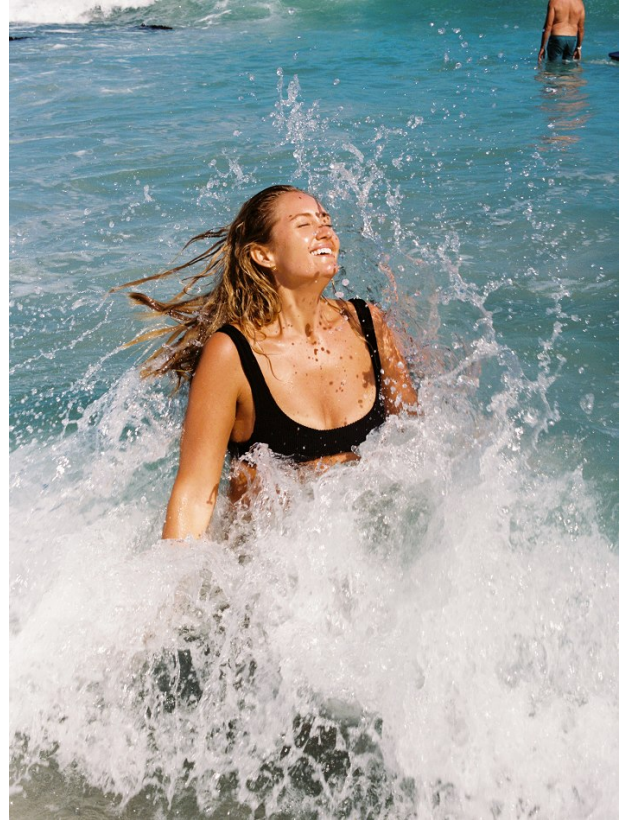

BOSS MODELS

JOHANNESBURG

MARIAN DE KLERK

Height: 175cm Bust: 90cm Waist: 67cm Hips: 101cm Shoe: 7 UK Hair: Blonde Eyes: Blue

BOSS MODELS

JOHANNESBURG

MARIAN DE KLERK

Height: 175cm Bust: 90cm Waist: 67cm Hips: 101cm Shoe: 7 UK Hair: Blonde Eyes: Blue