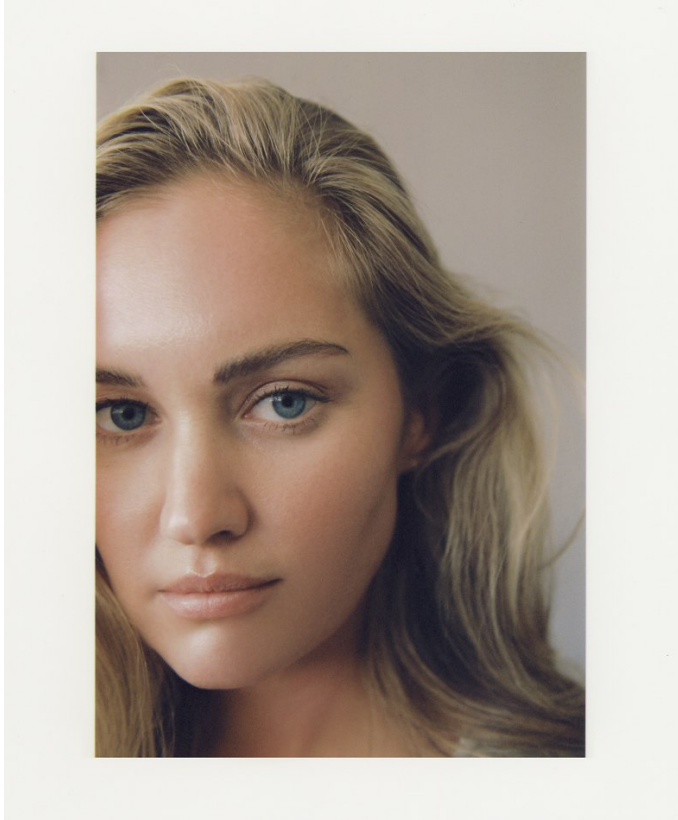

BOSS MODELS

JOHANNESBURG

MARIAN DE KLERK

Height: 175cm Bust: 90cm Waist: 67cm Hips: 101cm Shoe: 7 UK Hair: Blonde Eyes: Blue

BOSS MODELS

JOHANNESBURG

MARIAN DE KLERK

Height: 175cm Bust: 90cm Waist: 67cm Hips: 101cm Shoe: 7 UK Hair: Blonde Eyes: Blue

BOSS MODELS

JOHANNESBURG

MARIAN DE KLERK

Height: 175cm Bust: 90cm Waist: 67cm Hips: 101cm Shoe: 7 UK Hair: Blonde Eyes: Blue