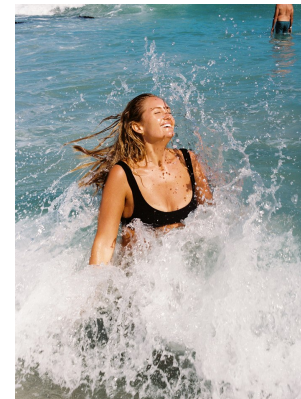

BOSS MODELS

JOHANNESBURG

MARIAN DE KLERK

Height: 175cm Bust: 90cm Waist: 67cm Hips: 101cm Shoe: 7 UK Hair: Blonde Eyes: Blue

BOSS MODELS

JOHANNESBURG

MARIAN DE KLERK

Height: 175cm Bust: 90cm Waist: 67cm Hips: 101cm Shoe: 7 UK Hair: Blonde Eyes: Blue

BOSS MODELS

JOHANNESBURG

MARIAN DE KLERK

Height: 175cm Bust: 90cm Waist: 67cm Hips: 101cm Shoe: 7 UK Hair: Blonde Eyes: Blue