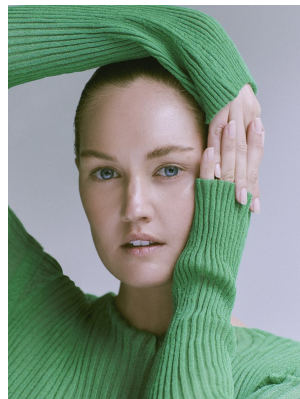

BOSS MODELS

JOHANNESBURG

MARIAN DE KLERK

Height: 175cm Bust: 90cm Waist: 67cm Hips: 101cm Shoe: 7 UK Hair: Blonde Eyes: Blue

BOSS MODELS

JOHANNESBURG

MARIAN DE KLERK

Height: 175cm Bust: 90cm Waist: 67cm Hips: 101cm Shoe: 7 UK Hair: Blonde Eyes: Blue

BOSS MODELS

JOHANNESBURG

MARIAN DE KLERK

Height: 175cm Bust: 90cm Waist: 67cm Hips: 101cm Shoe: 7 UK Hair: Blonde Eyes: Blue