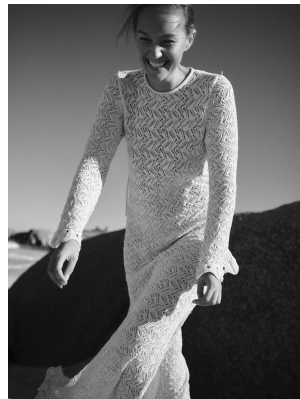

BOSS MODELS

JOHANNESBURG

MARIAN DE KLERK

Height: 175cm Bust: 90cm Waist: 67cm Hips: 101cm Shoe: 7 UK Hair: Blonde Eyes: Blue

BOSS MODELS

JOHANNESBURG

MARIAN DE KLERK

Height: 175cm Bust: 90cm Waist: 67cm Hips: 101cm Shoe: 7 UK Hair: Blonde Eyes: Blue

BOSS MODELS

JOHANNESBURG

MARIAN DE KLERK

Height: 175cm Bust: 90cm Waist: 67cm Hips: 101cm Shoe: 7 UK Hair: Blonde Eyes: Blue