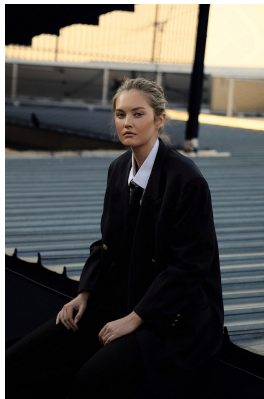

BOSS MODELS

JOHANNESBURG

MARIAN DE KLERK

Height: 175cm Bust: 90cm Waist: 67cm Hips: 101cm Shoe: 7 UK Hair: Blonde Eyes: Blue

BOSS MODELS

JOHANNESBURG

MARIAN DE KLERK

Height: 175cm Bust: 90cm Waist: 67cm Hips: 101cm Shoe: 7 UK Hair: Blonde Eyes: Blue

BOSS MODELS

JOHANNESBURG

MARIAN DE KLERK

Height: 175cm Bust: 90cm Waist: 67cm Hips: 101cm Shoe: 7 UK Hair: Blonde Eyes: Blue