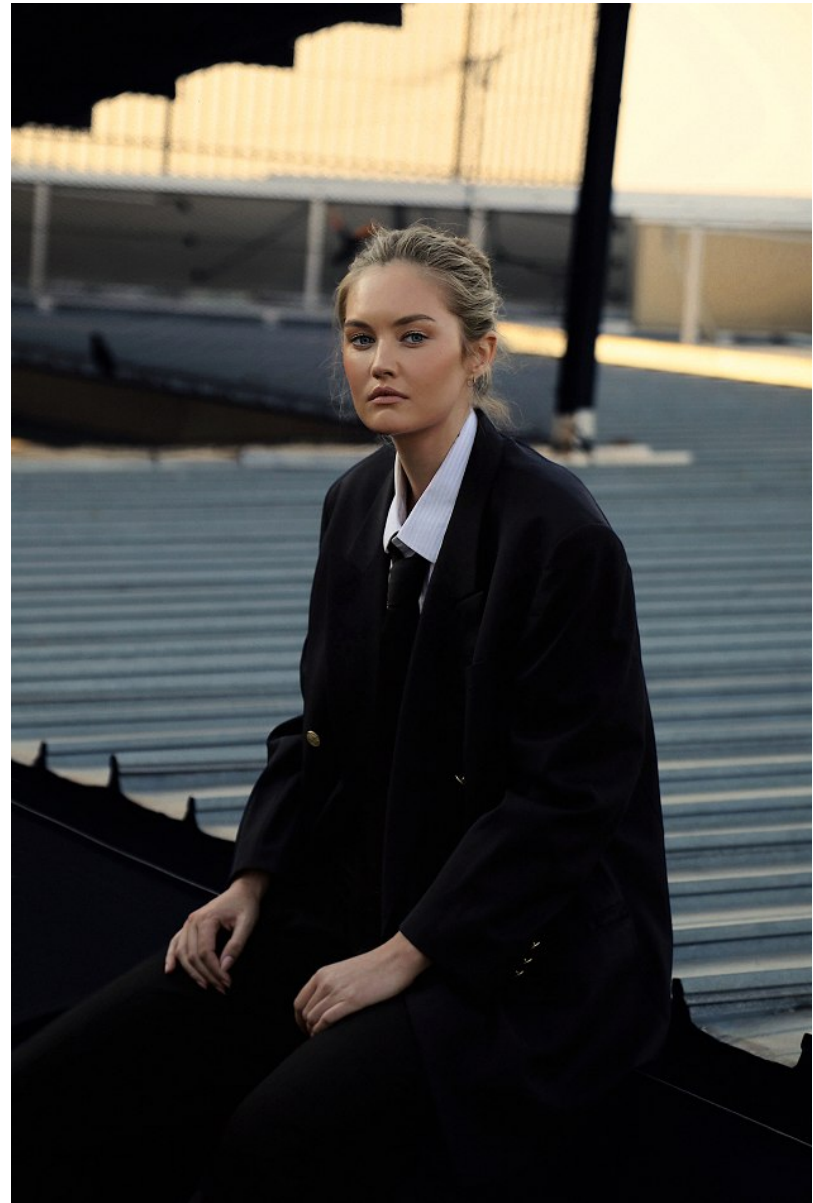

BOSS MODELS

JOHANNESBURG

MARIAN DE KLERK

Height: 175cm Bust: 90cm Waist: 67cm Hips: 101cm Shoe: 7 UK Hair: Blonde Eyes: Blue