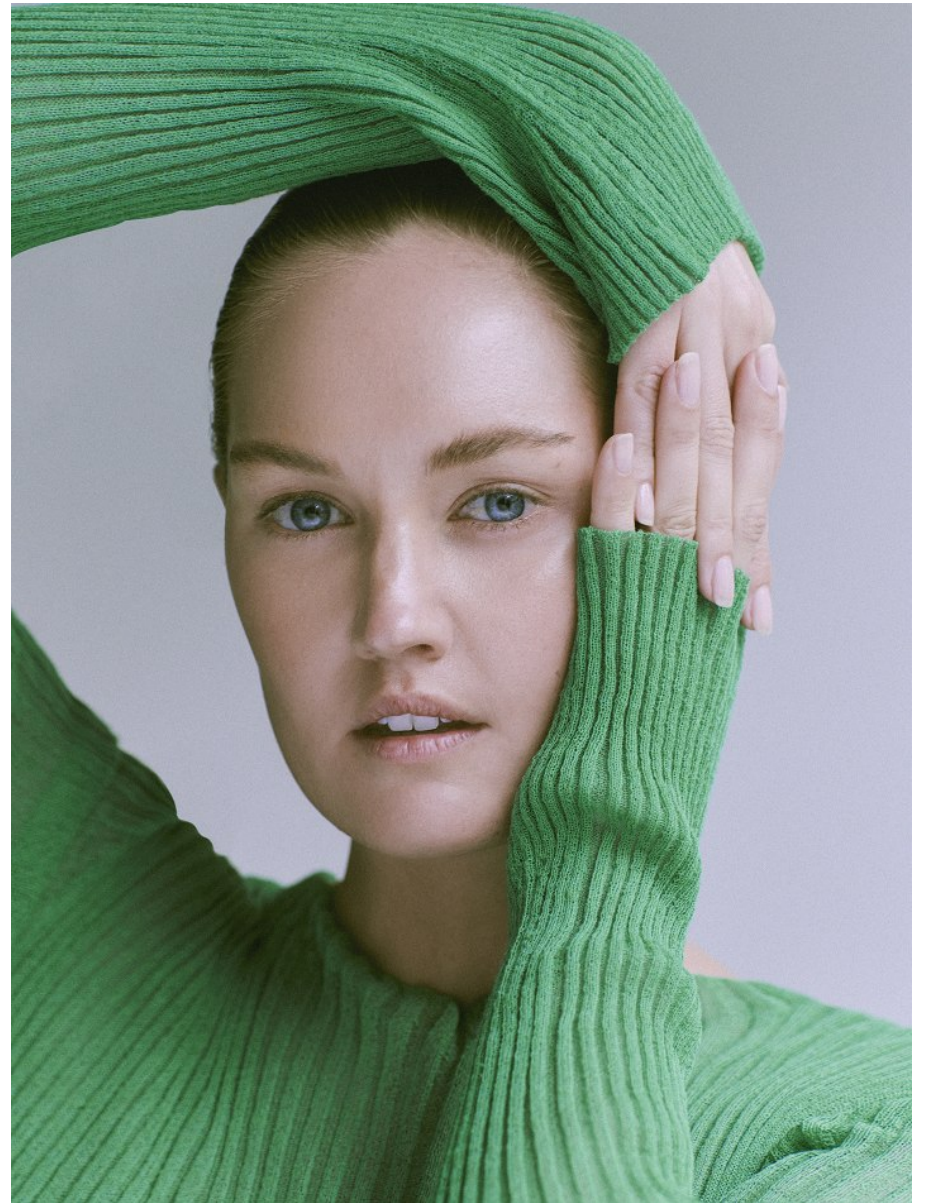

BOSS MODELS

JOHANNESBURG

MARIAN DE KLERK

Height: 175cm Bust: 90cm Waist: 67cm Hips: 101cm Shoe: 7 UK Hair: Blonde Eyes: Blue