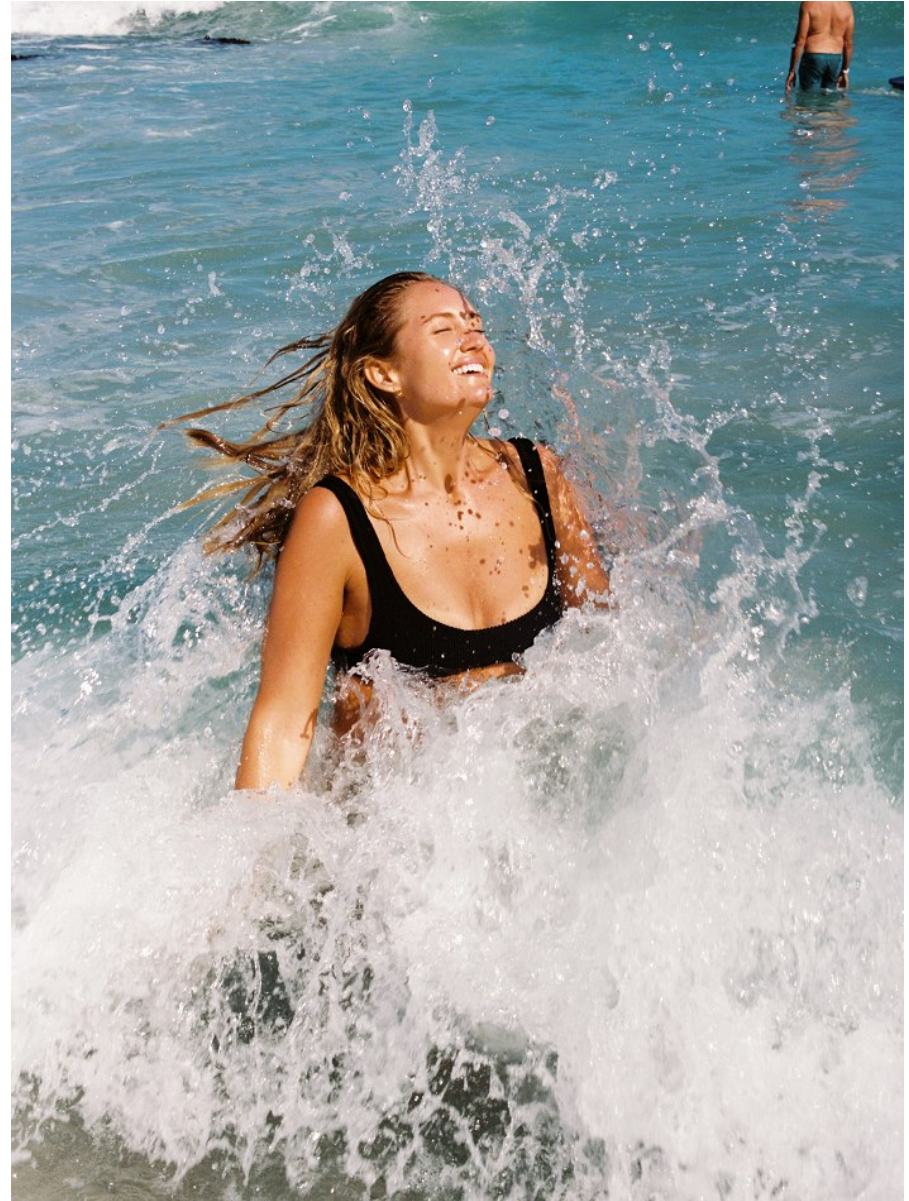

BOSS MODELS

JOHANNESBURG

MARIAN DE KLERK

Height: 175cm Bust: 90cm Waist: 67cm Hips: 101cm Shoe: 7 UK Hair: Blonde Eyes: Blue