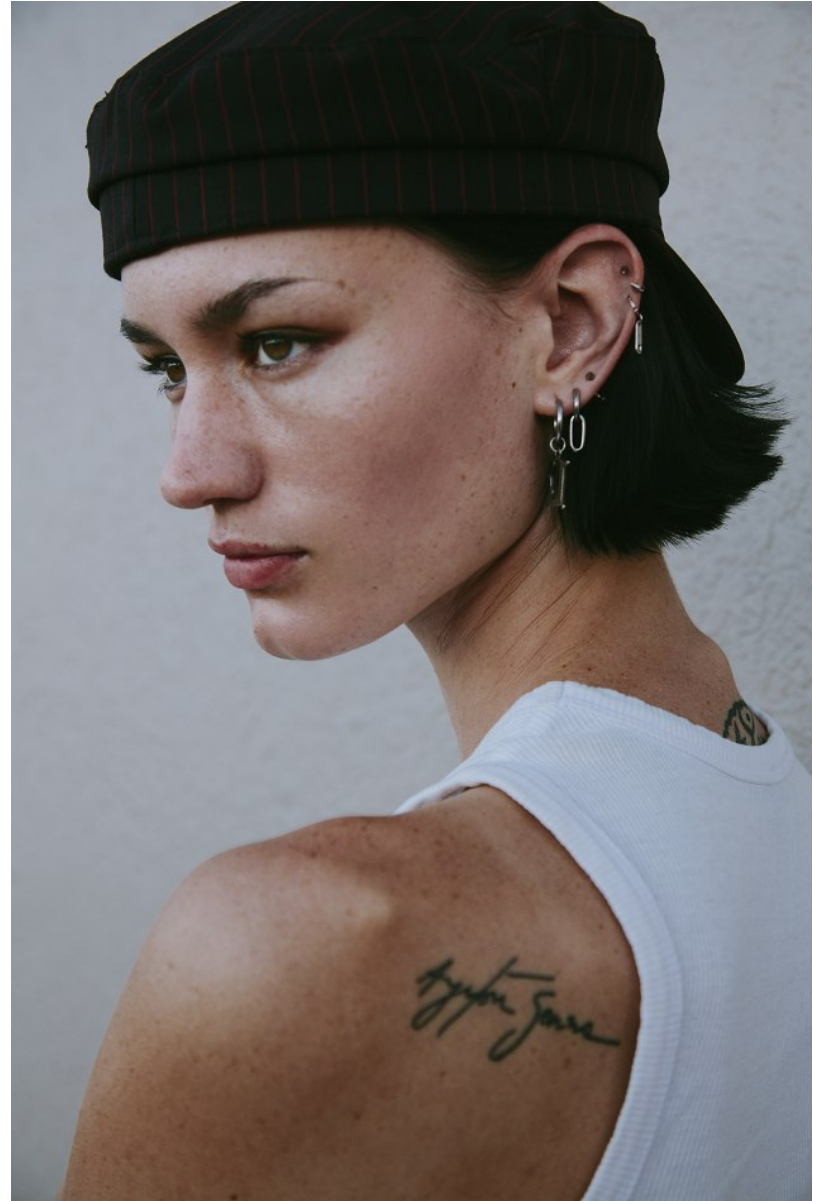

BOSS MODELS

JOHANNESBURG

MIGS LOMBARD

Height: 177cm Bust: 85cm Waist: 63cm Hips: 95cm Shoe: 7 UK Hair: Brown Eyes: Green/Brown