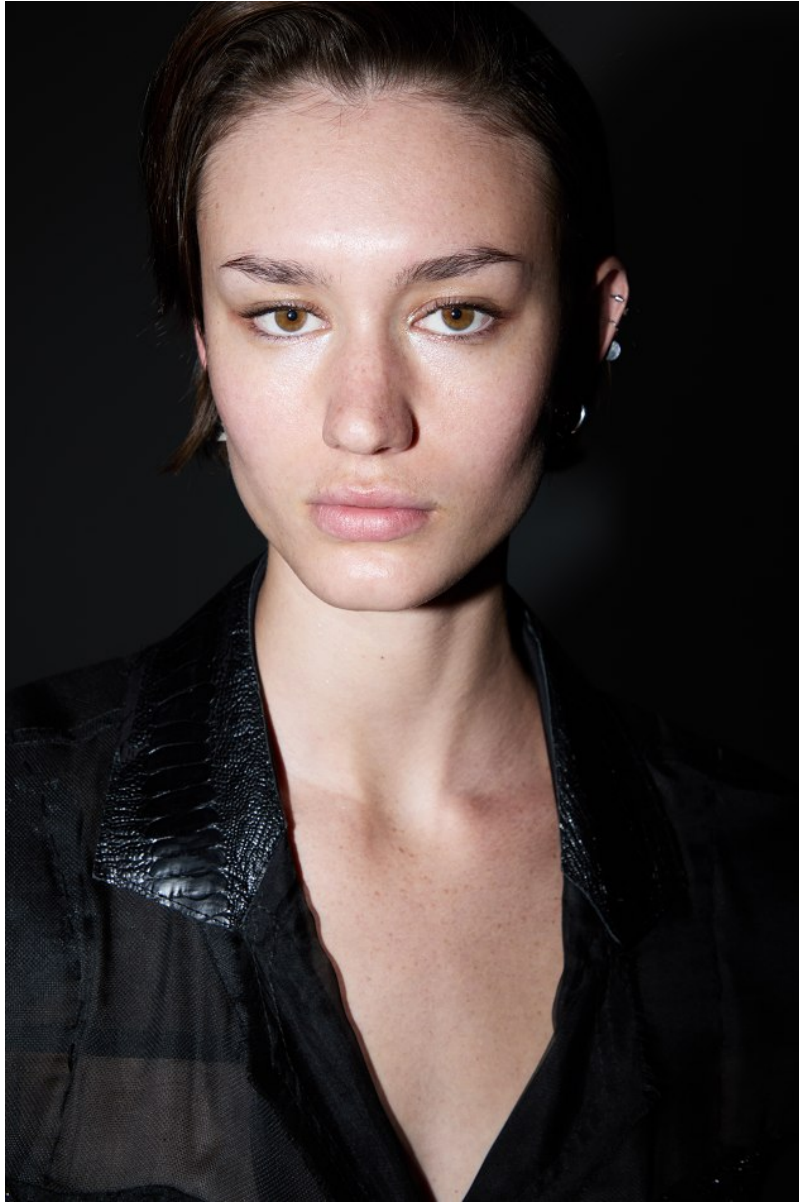

MIGS LOMBARD

BOSS MODELS

JOHANNESBURG

MIGS LOMBARD

Height: 177cm Bust: 85cm Waist: 63cm Hips: 95cm Shoe: 7 UK Hair: Brown Eyes: Green/Brown