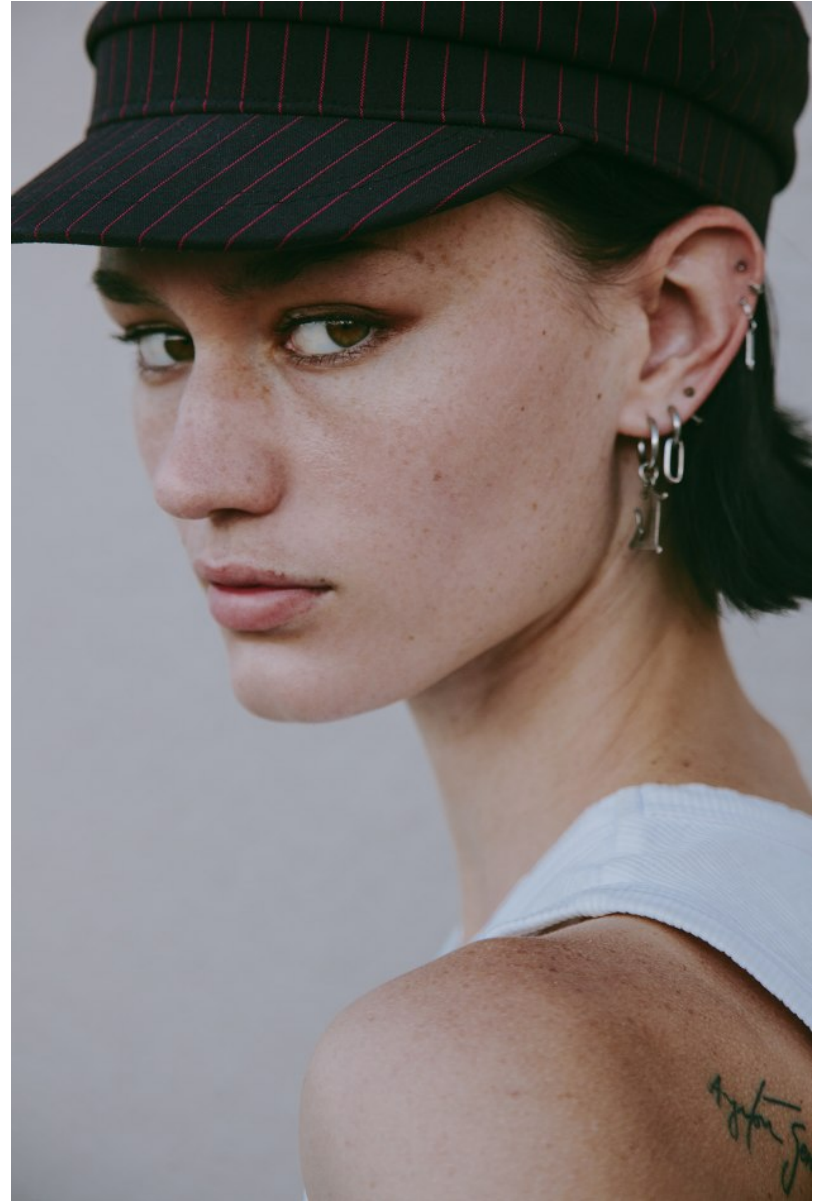

BOSS MODELS

JOHANNESBURG

MIGS LOMBARD

Height: 177cm Bust: 85cm Waist: 63cm Hips: 95cm Shoe: 7 UK Hair: Brown Eyes: Green/Brown