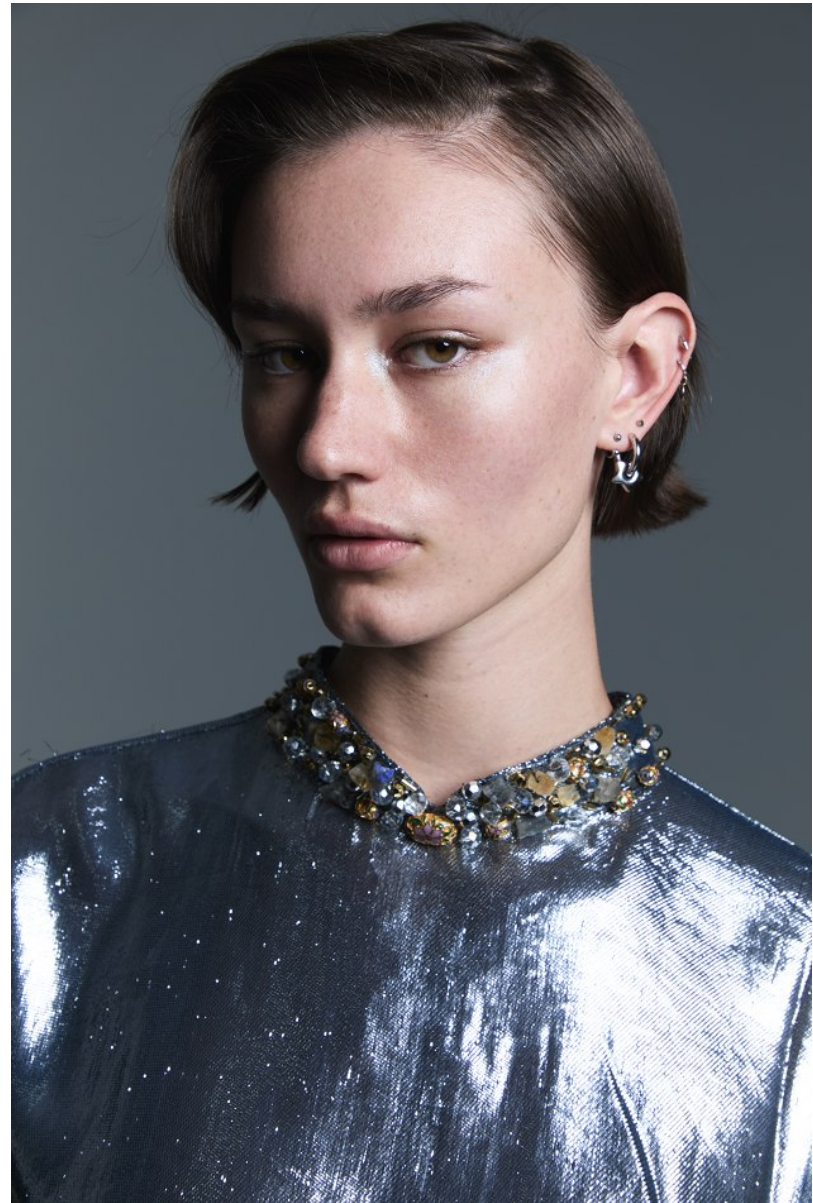

BOSS MODELS

JOHANNESBURG

MIGS LOMBARD

Height: 177cm Bust: 85cm Waist: 63cm Hips: 95cm Shoe: 7 UK Hair: Brown Eyes: Green/Brown