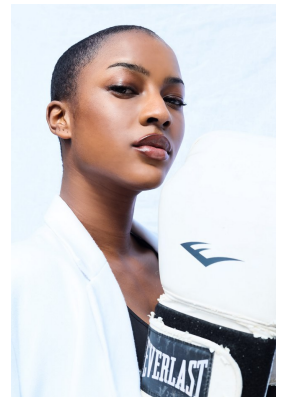

BOSS MODELS

JOHANNESBURG

FAITH MASOMBUKA

Height: 176cm Bust: 78cm Waist: 61cm Hips: 94cm Shoe: 6 UK Hair: Black Eyes: Brown

BOSS MODELS

JOHANNESBURG

FAITH MASOMBUKA

Height: 176cm Bust: 78cm Waist: 61cm Hips: 94cm Shoe: 6 UK Hair: Black Eyes: Brown

BOSS MODELS

JOHANNESBURG

FAITH MASOMBUKA

Height: 176cm Bust: 78cm Waist: 61cm Hips: 94cm Shoe: 6 UK Hair: Black Eyes: Brown