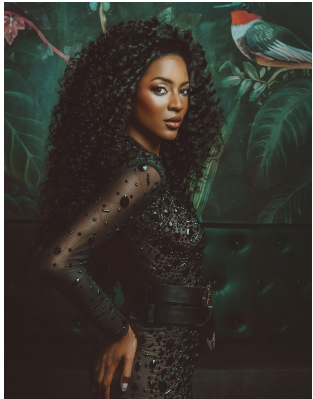

BOSS MODELS

JOHANNESBURG

FAITH MASOMBUKA

Height: 176cm Bust: 78cm Waist: 61cm Hips: 94cm Shoe: 6 UK Hair: Black Eyes: Brown

BOSS MODELS

JOHANNESBURG

FAITH MASOMBUKA

Height: 176cm Bust: 78cm Waist: 61cm Hips: 94cm Shoe: 6 UK Hair: Black Eyes: Brown

BOSS MODELS

JOHANNESBURG

FAITH MASOMBUKA

Height: 176cm Bust: 78cm Waist: 61cm Hips: 94cm Shoe: 6 UK Hair: Black Eyes: Brown