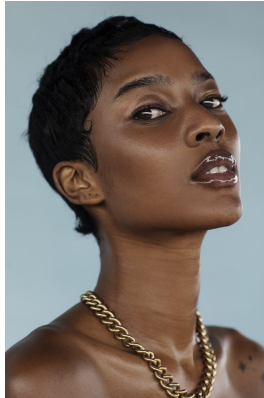

BOSS MODELS

JOHANNESBURG

FAITH MASOMBUKA

Height: 176cm Bust: 78cm Waist: 61cm Hips: 94cm Shoe: 6 UK Hair: Black Eyes: Brown

BOSS MODELS

JOHANNESBURG

FAITH MASOMBUKA

Height: 176cm Bust: 78cm Waist: 61cm Hips: 94cm Shoe: 6 UK Hair: Black Eyes: Brown

BOSS MODELS

JOHANNESBURG

FAITH MASOMBUKA

Height: 176cm Bust: 78cm Waist: 61cm Hips: 94cm Shoe: 6 UK Hair: Black Eyes: Brown