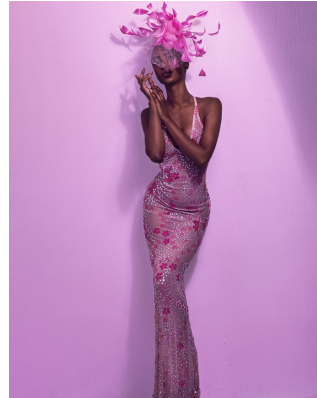

BOSS MODELS

JOHANNESBURG

FAITH MASOMBUKA

Height: 176cm Bust: 78cm Waist: 61cm Hips: 94cm Shoe: 6 UK Hair: Black Eyes: Brown

BOSS MODELS

JOHANNESBURG

FAITH MASOMBUKA

Height: 176cm Bust: 78cm Waist: 61cm Hips: 94cm Shoe: 6 UK Hair: Black Eyes: Brown

BOSS MODELS

JOHANNESBURG

FAITH MASOMBUKA

Height: 176cm Bust: 78cm Waist: 61cm Hips: 94cm Shoe: 6 UK Hair: Black Eyes: Brown