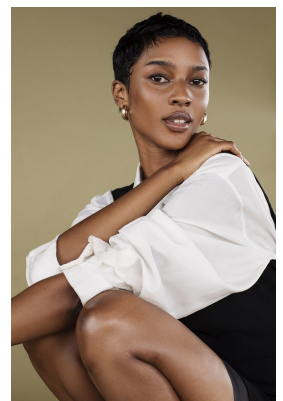

BOSS MODELS

JOHANNESBURG

FAITH MASOMBUKA

Height: 176cm Bust: 78cm Waist: 61cm Hips: 94cm Shoe: 6 UK Hair: Black Eyes: Brown

BOSS MODELS

JOHANNESBURG

FAITH MASOMBUKA

Height: 176cm Bust: 78cm Waist: 61cm Hips: 94cm Shoe: 6 UK Hair: Black Eyes: Brown

BOSS MODELS

JOHANNESBURG

FAITH MASOMBUKA

Height: 176cm Bust: 78cm Waist: 61cm Hips: 94cm Shoe: 6 UK Hair: Black Eyes: Brown