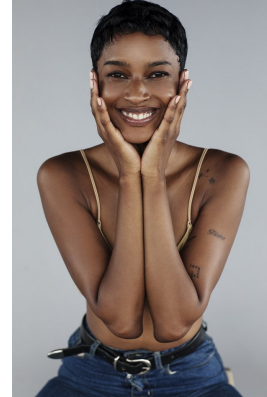

BOSS MODELS

JOHANNESBURG

FAITH MASOMBUKA

Height: 176cm Bust: 78cm Waist: 61cm Hips: 94cm Shoe: 6 UK Hair: Black Eyes: Brown

BOSS MODELS

JOHANNESBURG

FAITH MASOMBUKA

Height: 176cm Bust: 78cm Waist: 61cm Hips: 94cm Shoe: 6 UK Hair: Black Eyes: Brown

BOSS MODELS

JOHANNESBURG

FAITH MASOMBUKA

Height: 176cm Bust: 78cm Waist: 61cm Hips: 94cm Shoe: 6 UK Hair: Black Eyes: Brown