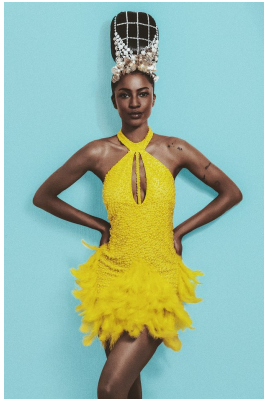

BOSS MODELS

JOHANNESBURG

FAITH MASOMBUKA

Height: 176cm Bust: 78cm Waist: 61cm Hips: 94cm Shoe: 6 UK Hair: Black Eyes: Brown

BOSS MODELS

JOHANNESBURG

FAITH MASOMBUKA

Height: 176cm Bust: 78cm Waist: 61cm Hips: 94cm Shoe: 6 UK Hair: Black Eyes: Brown

BOSS MODELS

JOHANNESBURG

FAITH MASOMBUKA

Height: 176cm Bust: 78cm Waist: 61cm Hips: 94cm Shoe: 6 UK Hair: Black Eyes: Brown