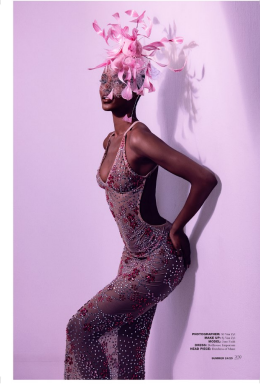

BOSS MODELS

JOHANNESBURG

FAITH MASOMBUKA

Height: 176cm Bust: 78cm Waist: 61cm Hips: 94cm Shoe: 6 UK Hair: Black Eyes: Brown

BOSS MODELS

JOHANNESBURG

FAITH MASOMBUKA

Height: 176cm Bust: 78cm Waist: 61cm Hips: 94cm Shoe: 6 UK Hair: Black Eyes: Brown

BOSS MODELS

JOHANNESBURG

FAITH MASOMBUKA

Height: 176cm Bust: 78cm Waist: 61cm Hips: 94cm Shoe: 6 UK Hair: Black Eyes: Brown