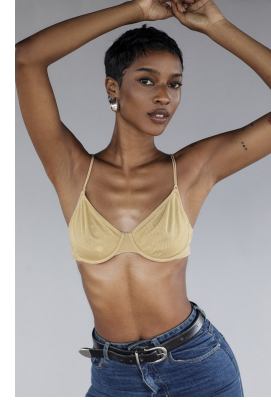

BOSS MODELS

JOHANNESBURG

FAITH MASOMBUKA

Height: 176cm Bust: 78cm Waist: 61cm Hips: 94cm Shoe: 6 UK Hair: Black Eyes: Brown

BOSS MODELS

JOHANNESBURG

FAITH MASOMBUKA

Height: 176cm Bust: 78cm Waist: 61cm Hips: 94cm Shoe: 6 UK Hair: Black Eyes: Brown

BOSS MODELS

JOHANNESBURG

FAITH MASOMBUKA

Height: 176cm Bust: 78cm Waist: 61cm Hips: 94cm Shoe: 6 UK Hair: Black Eyes: Brown