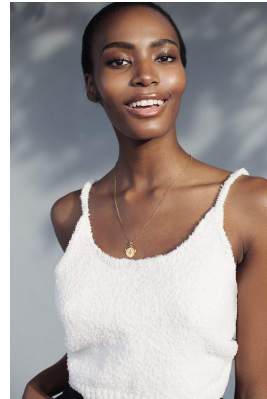

# BOSS MODELS

JOHANNESBURG

LALELA MSWANE

Height: 172cm Bust: 84cm Waist: 65cm Hips: 96cm Shoe: 5 UK Hair: Dark Brown Eyes: Brown

# BOSS MODELS

JOHANNESBURG

## LALELA MSWANE

Height: 172cm Bust: 84cm Waist: 65cm Hips: 96cm Shoe: 5 UK Hair: Dark Brown Eyes: Brown