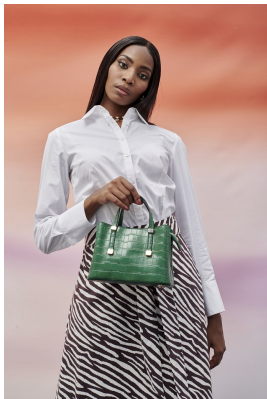

# BOSS MODELS

JOHANNESBURG

LALELA MSWANE

Height: 172cm Bust: 84cm Waist: 65cm Hips: 96cm Shoe: 5 UK Hair: Dark Brown Eyes: Brown

# BOSS MODELS

JOHANNESBURG

## LALELA MSWANE

Height: 172cm Bust: 84cm Waist: 65cm Hips: 96cm Shoe: 5 UK Hair: Dark Brown Eyes: Brown