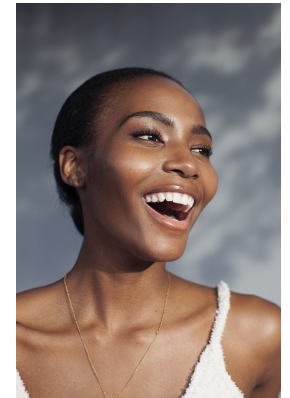

# BOSS MODELS

JOHANNESBURG

LALELA MSWANE

Height: 172cm Bust: 84cm Waist: 65cm Hips: 96cm Shoe: 5 UK Hair: Dark Brown Eyes: Brown

# BOSS MODELS

JOHANNESBURG

## LALELA MSWANE

Height: 172cm Bust: 84cm Waist: 65cm Hips: 96cm Shoe: 5 UK Hair: Dark Brown Eyes: Brown