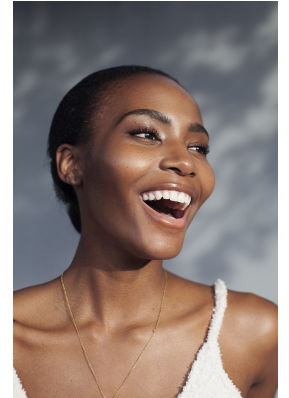

# BOSS MODELS

JOHANNESBURG

LALELA MSWANE

Height: 172cm Bust: 84cm Waist: 65cm Hips: 96cm Shoe: 5 UK Hair: Dark Brown Eyes: Brown

## LALELA MSWANE

Height: 172cm Bust: 84cm Waist: 65cm Hips: 96cm Shoe: 5 UK Hair: Dark Brown Eyes: Brown