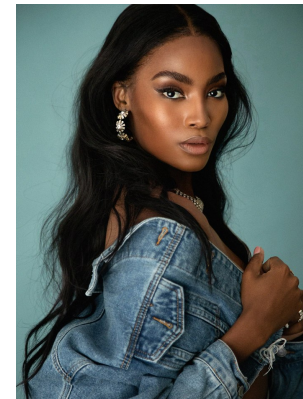

# BOSS MODELS

JOHANNESBURG

LALELA MSWANE

Height: 172cm Bust: 84cm Waist: 65cm Hips: 96cm Shoe: 5 UK Hair: Dark Brown Eyes: Brown

# BOSS MODELS

JOHANNESBURG

## LALELA MSWANE

Height: 172cm Bust: 84cm Waist: 65cm Hips: 96cm Shoe: 5 UK Hair: Dark Brown Eyes: Brown