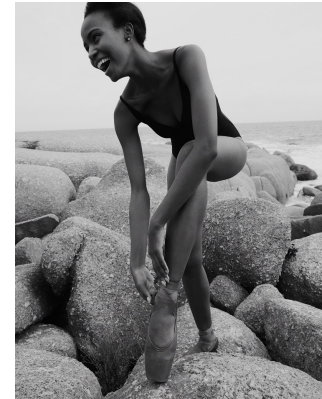

# BOSS MODELS

JOHANNESBURG

LALELA MSWANE

Height: 172cm Bust: 84cm Waist: 65cm Hips: 96cm Shoe: 5 UK Hair: Dark Brown Eyes: Brown

## LALELA MSWANE

Height: 172cm Bust: 84cm Waist: 65cm Hips: 96cm Shoe: 5 UK Hair: Dark Brown Eyes: Brown