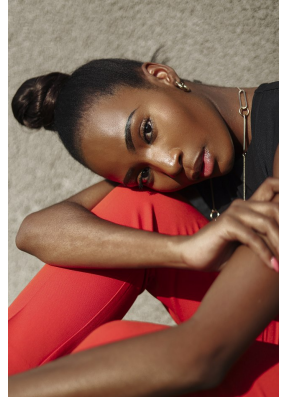

# BOSS MODELS

JOHANNESBURG

LALELA MSWANE

Height: 172cm Bust: 84cm Waist: 65cm Hips: 96cm Shoe: 5 UK Hair: Dark Brown Eyes: Brown

## LALELA MSWANE

Height: 172cm Bust: 84cm Waist: 65cm Hips: 96cm Shoe: 5 UK Hair: Dark Brown Eyes: Brown