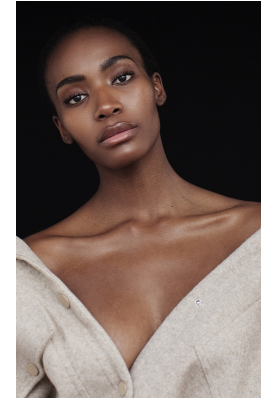

# BOSS MODELS

JOHANNESBURG

LALELA MSWANE

Height: 172cm Bust: 84cm Waist: 65cm Hips: 96cm Shoe: 5 UK Hair: Dark Brown Eyes: Brown

# BOSS MODELS

JOHANNESBURG

## LALELA MSWANE

Height: 172cm Bust: 84cm Waist: 65cm Hips: 96cm Shoe: 5 UK Hair: Dark Brown Eyes: Brown