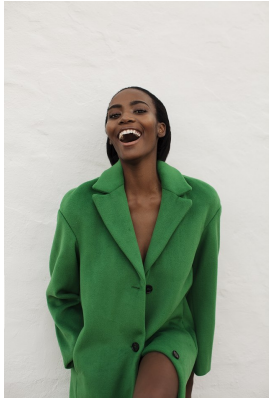

# BOSS MODELS

JOHANNESBURG

LALELA MSWANE

Height: 172cm Bust: 84cm Waist: 65cm Hips: 96cm Shoe: 5 UK Hair: Dark Brown Eyes: Brown

# BOSS MODELS

JOHANNESBURG

## LALELA MSWANE

Height: 172cm Bust: 84cm Waist: 65cm Hips: 96cm Shoe: 5 UK Hair: Dark Brown Eyes: Brown