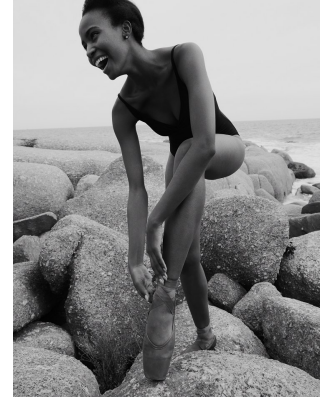

# BOSS MODELS

JOHANNESBURG

LALELA MSWANE

Height: 172cm Bust: 84cm Waist: 65cm Hips: 96cm Shoe: 5 UK Hair: Dark Brown Eyes: Brown

## LALELA MSWANE

Height: 172cm Bust: 84cm Waist: 65cm Hips: 96cm Shoe: 5 UK Hair: Dark Brown Eyes: Brown