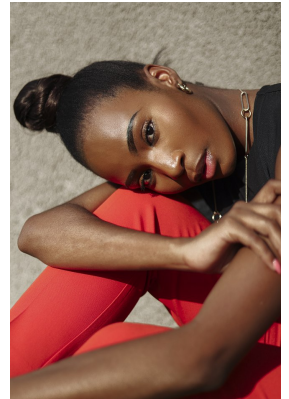

# BOSS MODELS

JOHANNESBURG

LALELA MSWANE

Height: 172cm Bust: 84cm Waist: 65cm Hips: 96cm Shoe: 5 UK Hair: Dark Brown Eyes: Brown

## LALELA MSWANE

Height: 172cm Bust: 84cm Waist: 65cm Hips: 96cm Shoe: 5 UK Hair: Dark Brown Eyes: Brown