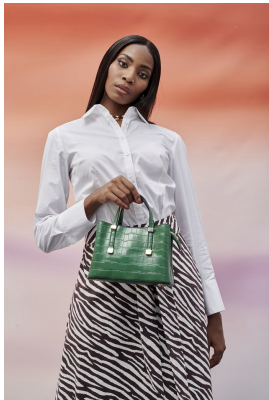

# BOSS MODELS

JOHANNESBURG

LALELA MSWANE

Height: 172cm Bust: 84cm Waist: 65cm Hips: 96cm Shoe: 5 UK Hair: Dark Brown Eyes: Brown

# BOSS MODELS

JOHANNESBURG

## LALELA MSWANE

Height: 172cm Bust: 84cm Waist: 65cm Hips: 96cm Shoe: 5 UK Hair: Dark Brown Eyes: Brown