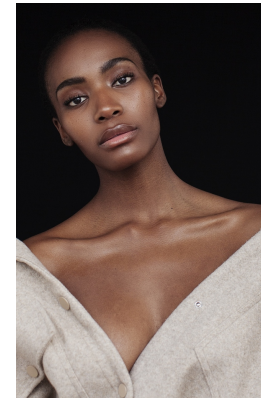

# BOSS MODELS

JOHANNESBURG

LALELA MSWANE

Height: 172cm Bust: 84cm Waist: 65cm Hips: 96cm Shoe: 5 UK Hair: Dark Brown Eyes: Brown

# BOSS MODELS

JOHANNESBURG

## LALELA MSWANE

Height: 172cm Bust: 84cm Waist: 65cm Hips: 96cm Shoe: 5 UK Hair: Dark Brown Eyes: Brown