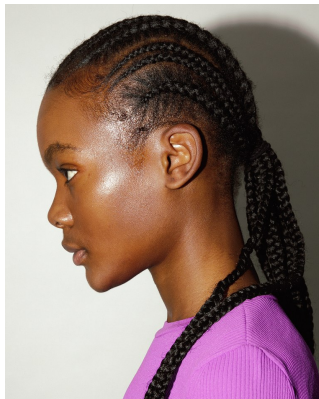

BOSS MODELS

JOHANNESBURG

LEBU NDLOVU

Height: 177cm Bust: 75cm Waist: 60cm Hips: 87cm Shoe: 6 UK Hair: Black Eyes: Brown

BOSS MODELS

JOHANNESBURG

LEBU NDLOVU

Height: 177cm Bust: 75cm Waist: 60cm Hips: 87cm Shoe: 6 UK Hair: Black Eyes: Brown