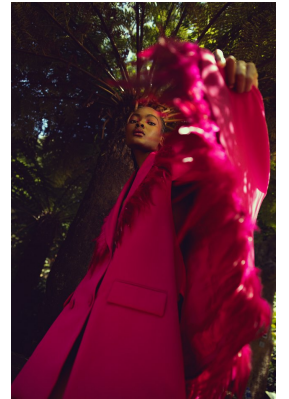

BOSS MODELS

JOHANNESBURG

LEBU NDLOVU

Height: 177cm Bust: 75cm Waist: 60cm Hips: 87cm Shoe: 6 UK Hair: Black Eyes: Brown

BOSS MODELS

JOHANNESBURG

LEBU NDLOVU

Height: 177cm Bust: 75cm Waist: 60cm Hips: 87cm Shoe: 6 UK Hair: Black Eyes: Brown