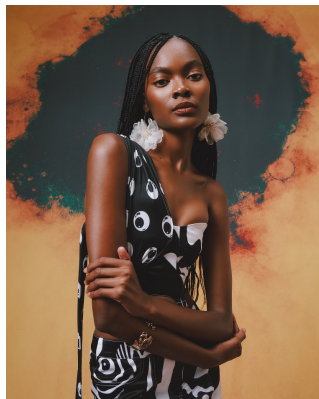

BOSS MODELS

JOHANNESBURG

LEBU NDLOVU

Height: 177cm Bust: 75cm Waist: 60cm Hips: 87cm Shoe: 6 UK Hair: Black Eyes: Brown

BOSS MODELS

JOHANNESBURG

LEBU NDLOVU

Height: 177cm Bust: 75cm Waist: 60cm Hips: 87cm Shoe: 6 UK Hair: Black Eyes: Brown