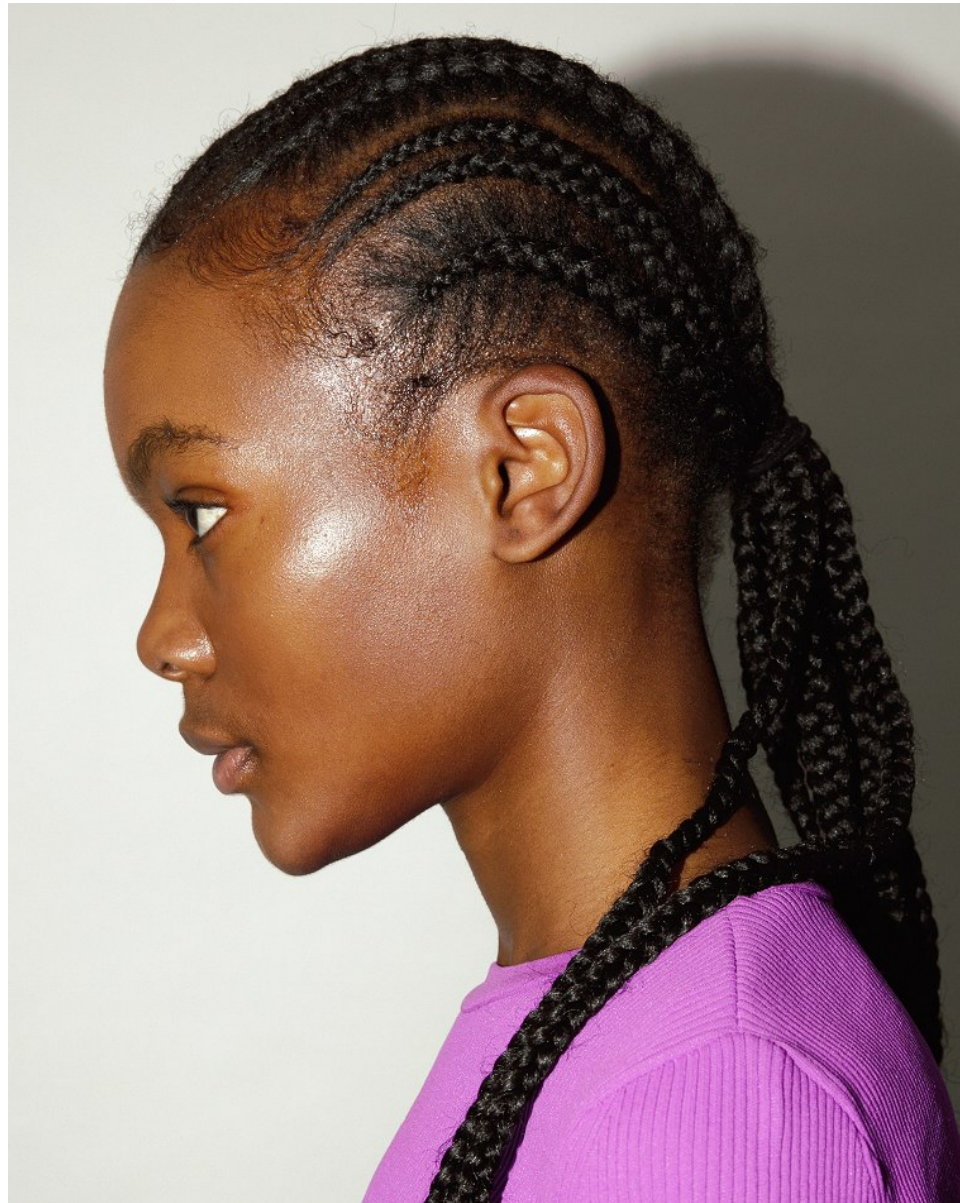

LEBU NDLOVU

BOSS MODELS

JOHANNESBURG

LEBU NDLOVU

Height: 177cm Bust: 75cm Waist: 60cm Hips: 87cm Shoe: 6 UK Hair: Black Eyes: Brown