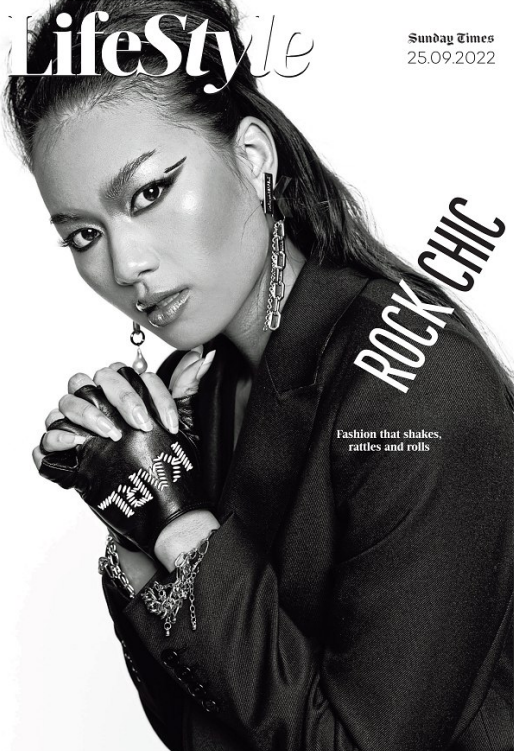

BOSS MODELS

JOHANNESBURG

MEW PAPHAWARIN BUTSRI

Height: 167cm Bust: 79cm Waist: 61cm Hips: 89cm Shoe: 4.5 UK Hair: Dark Brown Eyes: Brown