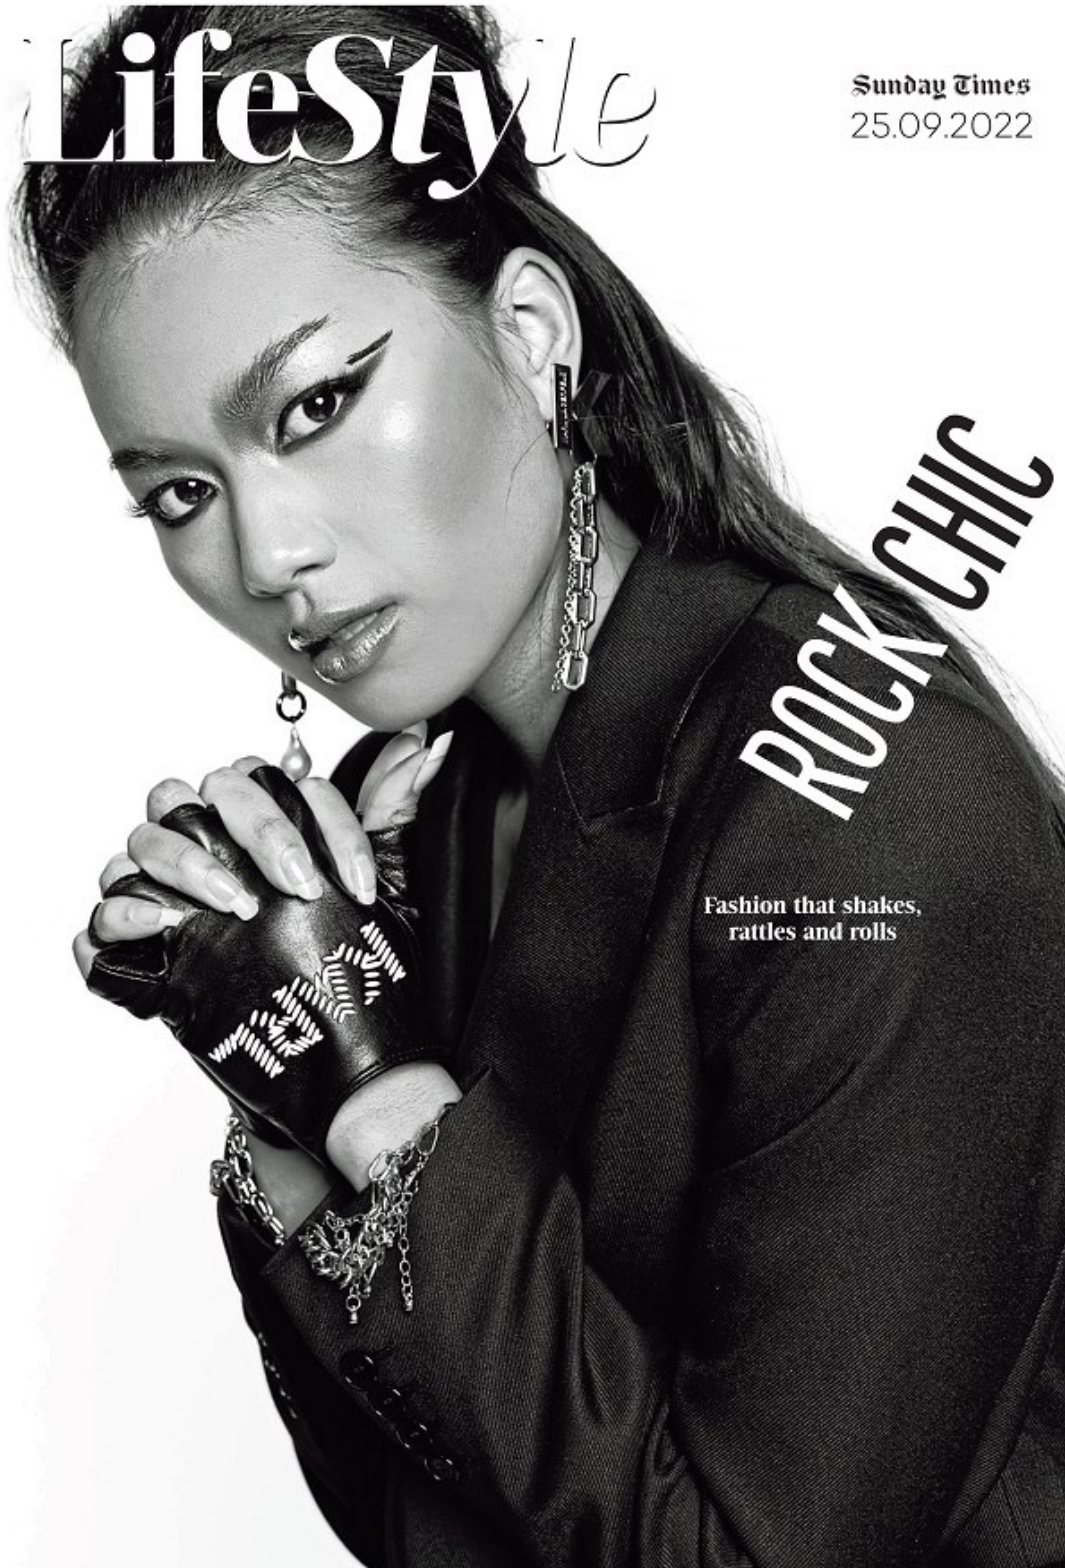

BOSS MODELS

JOHANNESBURG

LifeStyle

Sunday Times
25.09.2022

Fashion that shakes,
rattles and rolls

MEW PAPHAWARIN BUTSRI

Height: 167cm Bust: 79cm Waist: 61cm Hips: 89cm Shoe: 4.5 UK Hair: Dark Brown Eyes: Brown