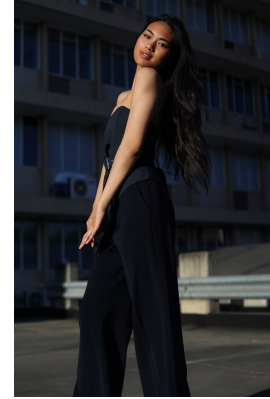

BOSS MODELS

JOHANNESBURG

MEW PAPHAWARIN BUTSRI

Height: 167cm Bust: 79cm Waist: 61cm Hips: 89cm Shoe: 4.5 UK Hair: Dark Brown Eyes: Brown