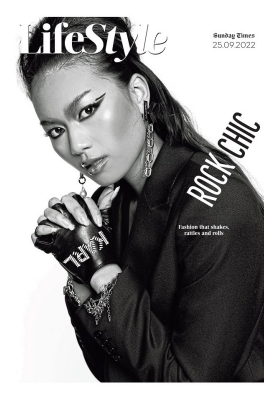

# BOSS MODELS

JOHANNESBURG

## MEW PAPHAWARIN BUTSRI

Height: 167cm Bust: 79cm Waist: 61cm Hips: 89cm Shoe: 4.5 UK Hair: Dark Brown Eyes: Brown