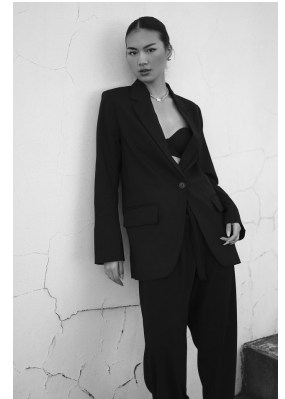

# BOSS MODELS

JOHANNESBURG

## MEW PAPHAWARIN BUTSRI

Height: 167cm Bust: 79cm Waist: 61cm Hips: 89cm Shoe: 4.5 UK Hair: Dark Brown Eyes: Brown