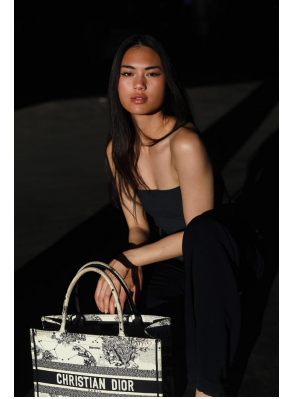

BOSS MODELS

JOHANNESBURG

MEW PAPHAWARIN BUTSRI

Height: 167cm Bust: 79cm Waist: 61cm Hips: 89cm Shoe: 4.5 UK Hair: Dark Brown Eyes: Brown