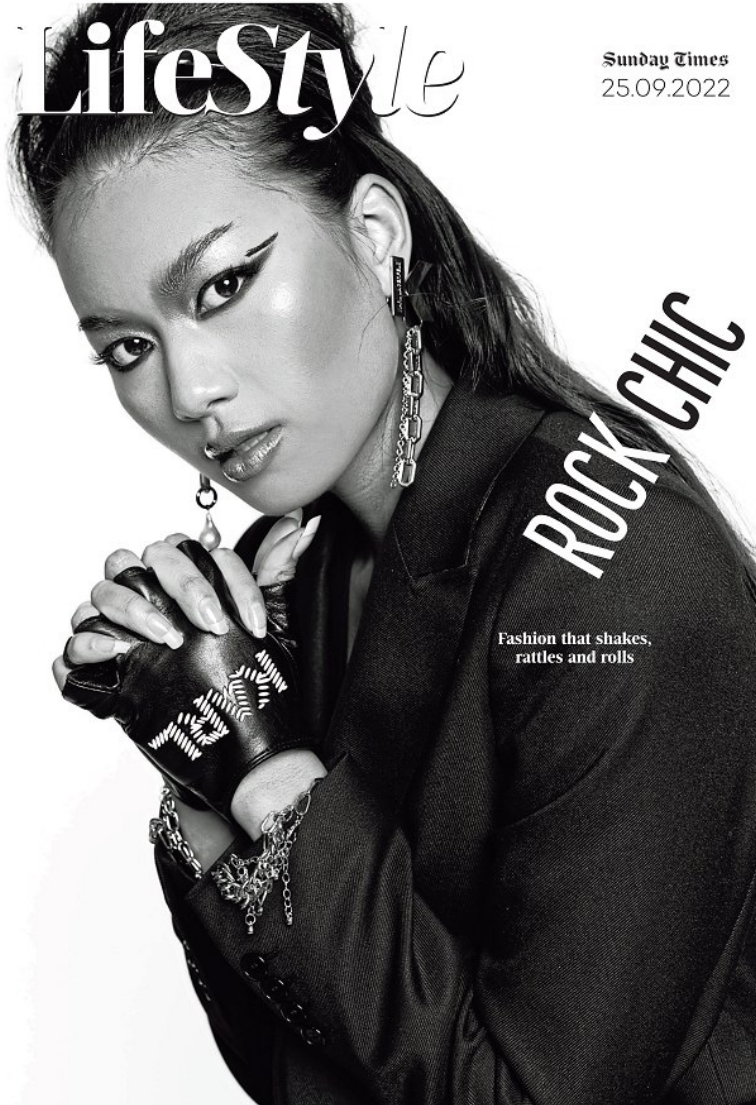

LifeStyle

Sunday Times
25.09.2022