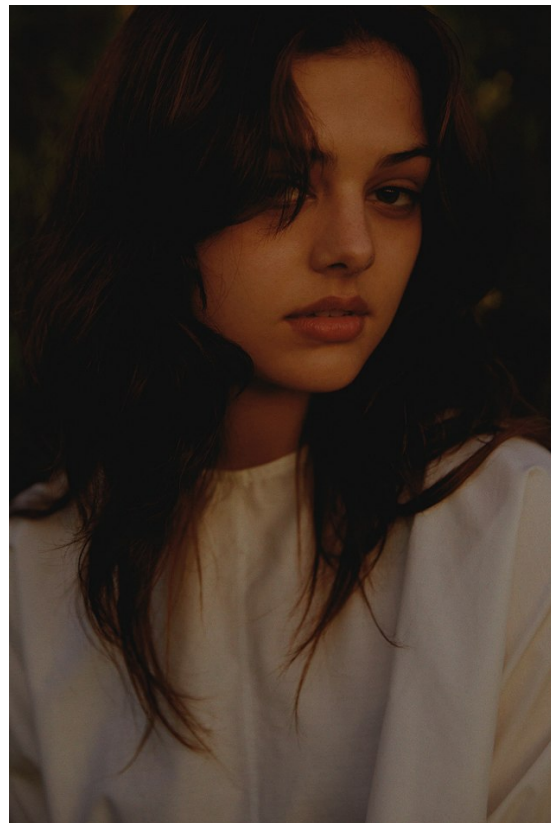

BOSS MODELS

JOHANNESBURG

SKYE CLARKE

Height: 170cm Bust: 86cm Waist: 63cm Hips: 90cm Shoe: 5 UK Hair: Brunette Eyes: Hazel

BOSS MODELS

JOHANNESBURG

SKYE CLARKE

Height: 170cm Bust: 86cm Waist: 63cm Hips: 90cm Shoe: 5 UK Hair: Brunette Eyes: Hazel