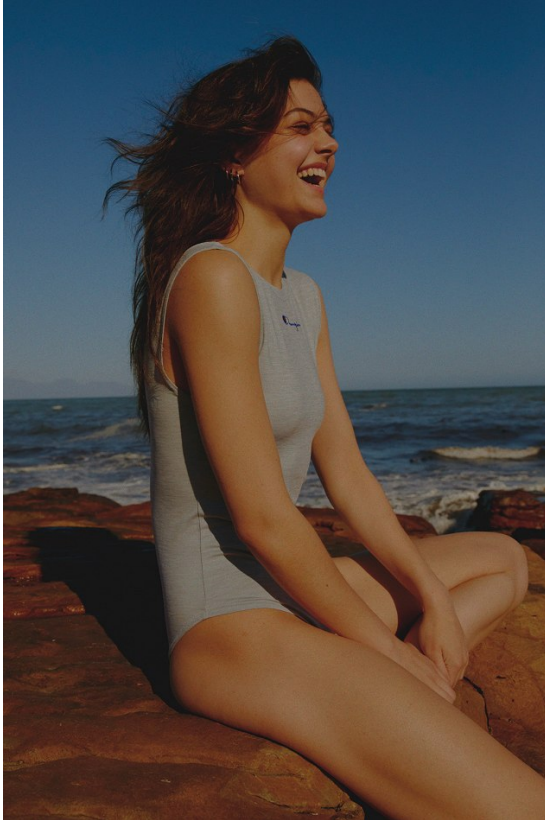

BOSS MODELS

JOHANNESBURG

SKYE CLARKE

Height: 170cm Bust: 86cm Waist: 63cm Hips: 90cm Shoe: 5 UK Hair: Brunette Eyes: Hazel

BOSS MODELS

JOHANNESBURG

SKYE CLARKE

Height: 170cm Bust: 86cm Waist: 63cm Hips: 90cm Shoe: 5 UK Hair: Brunette Eyes: Hazel