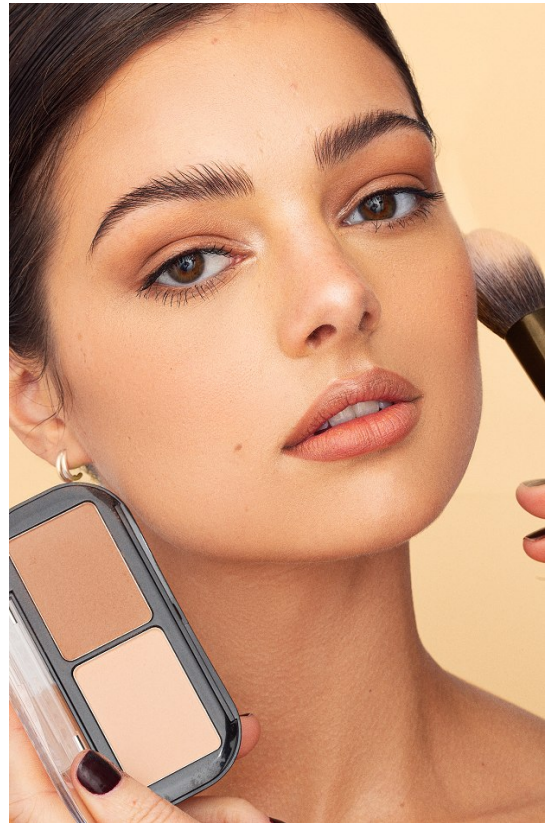

BOSS MODELS

JOHANNESBURG

SKYE CLARKE

Height: 170cm Bust: 86cm Waist: 63cm Hips: 90cm Shoe: 5 UK Hair: Brunette Eyes: Hazel