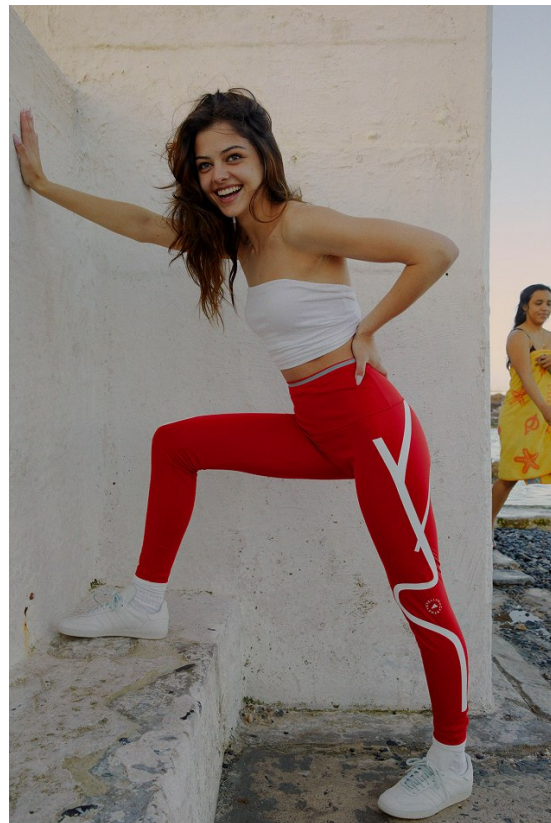

BOSS MODELS

JOHANNESBURG

SKYE CLARKE

Height: 170cm Bust: 86cm Waist: 63cm Hips: 90cm Shoe: 5 UK Hair: Brunette Eyes: Hazel

BOSS MODELS

JOHANNESBURG

SKYE CLARKE

Height: 170cm Bust: 86cm Waist: 63cm Hips: 90cm Shoe: 5 UK Hair: Brunette Eyes: Hazel