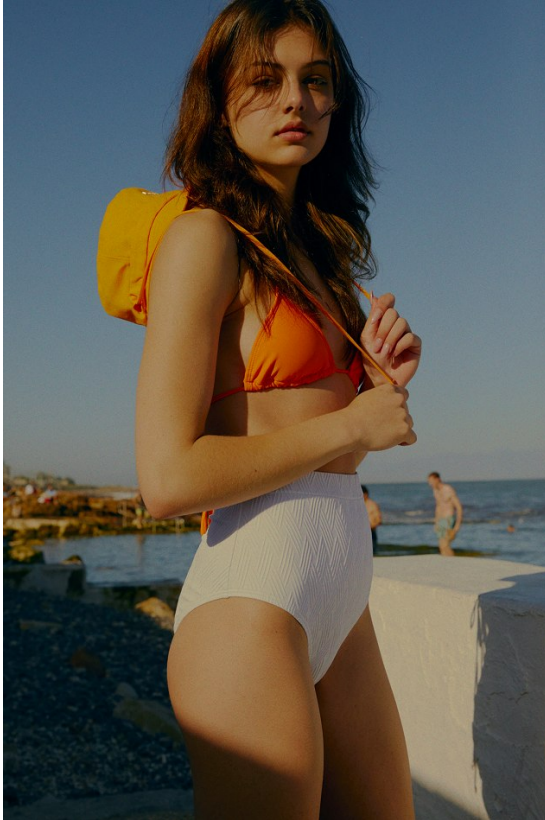

BOSS MODELS

JOHANNESBURG

SKYE CLARKE

Height: 170cm Bust: 86cm Waist: 63cm Hips: 90cm Shoe: 5 UK Hair: Brunette Eyes: Hazel

BOSS MODELS

JOHANNESBURG

SKYE CLARKE

Height: 170cm Bust: 86cm Waist: 63cm Hips: 90cm Shoe: 5 UK Hair: Brunette Eyes: Hazel