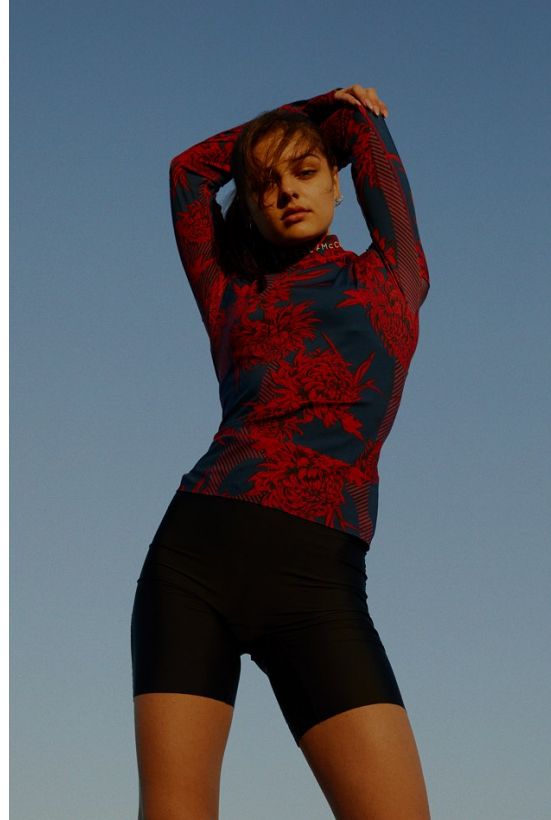

BOSS MODELS

JOHANNESBURG

SKYE CLARKE

Height: 170cm Bust: 86cm Waist: 63cm Hips: 90cm Shoe: 5 UK Hair: Brunette Eyes: Hazel