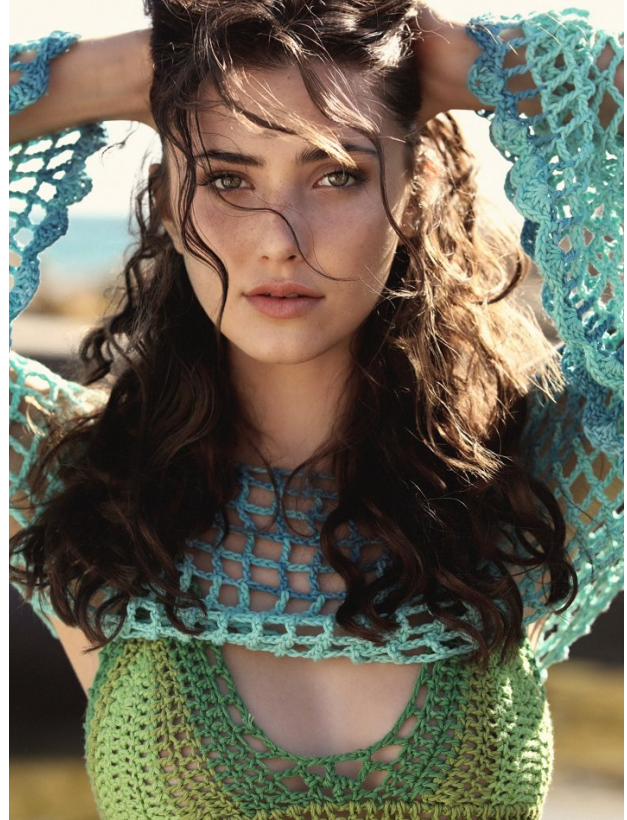

BOSS MODELS

JOHANNESBURG

CHLOE LEONETTE

Height: 179cm Bust: 75cm Waist: 59cm Hips: 89cm Shoe: 7 UK Hair: Brown Eyes: Green

BOSS MODELS

JOHANNESBURG

CHLOE LEONETTE

Height: 179cm Bust: 75cm Waist: 59cm Hips: 89cm Shoe: 7 UK Hair: Brown Eyes: Green