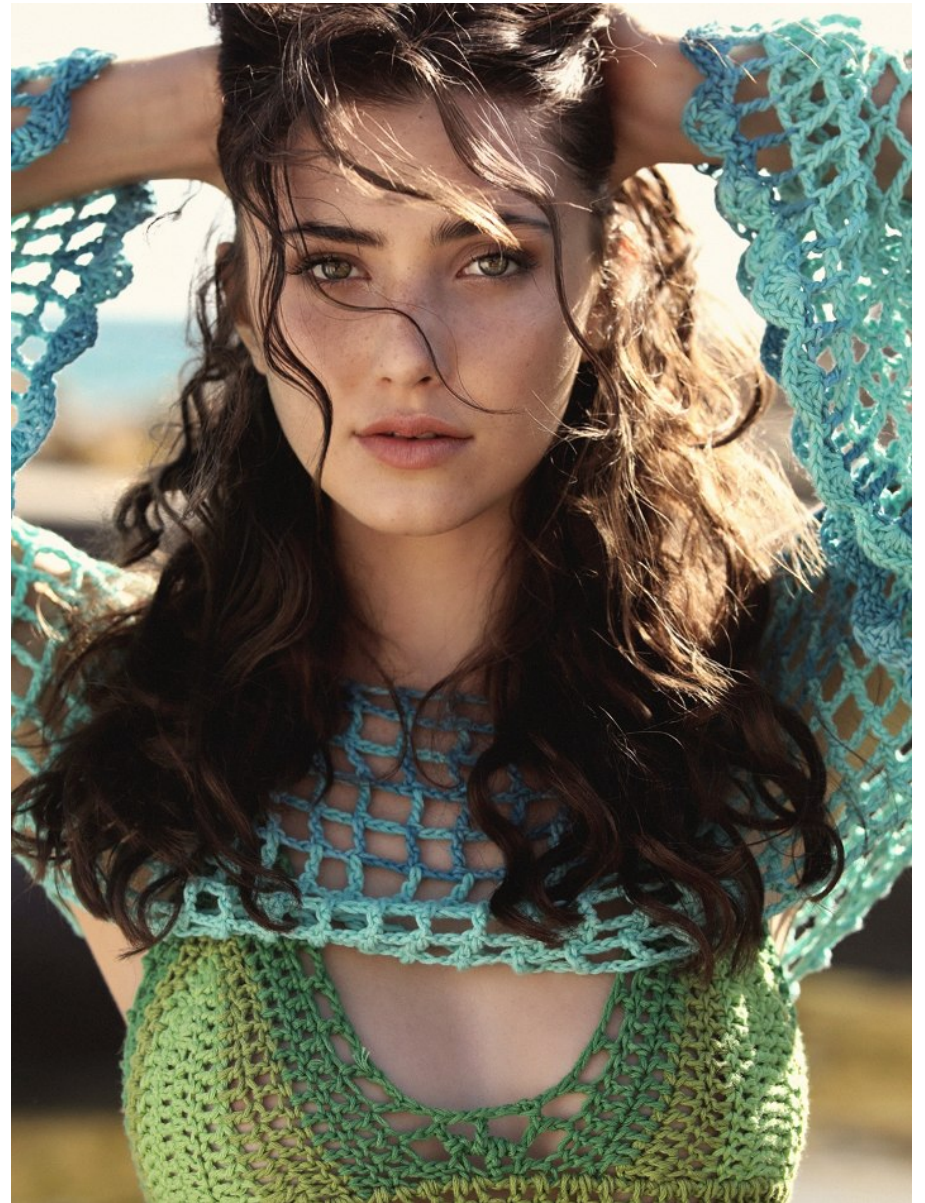

BOSS MODELS

JOHANNESBURG

CHLOE LEONETTE

Height: 179cm Bust: 75cm Waist: 59cm Hips: 89cm Shoe: 7 UK Hair: Brown Eyes: Green