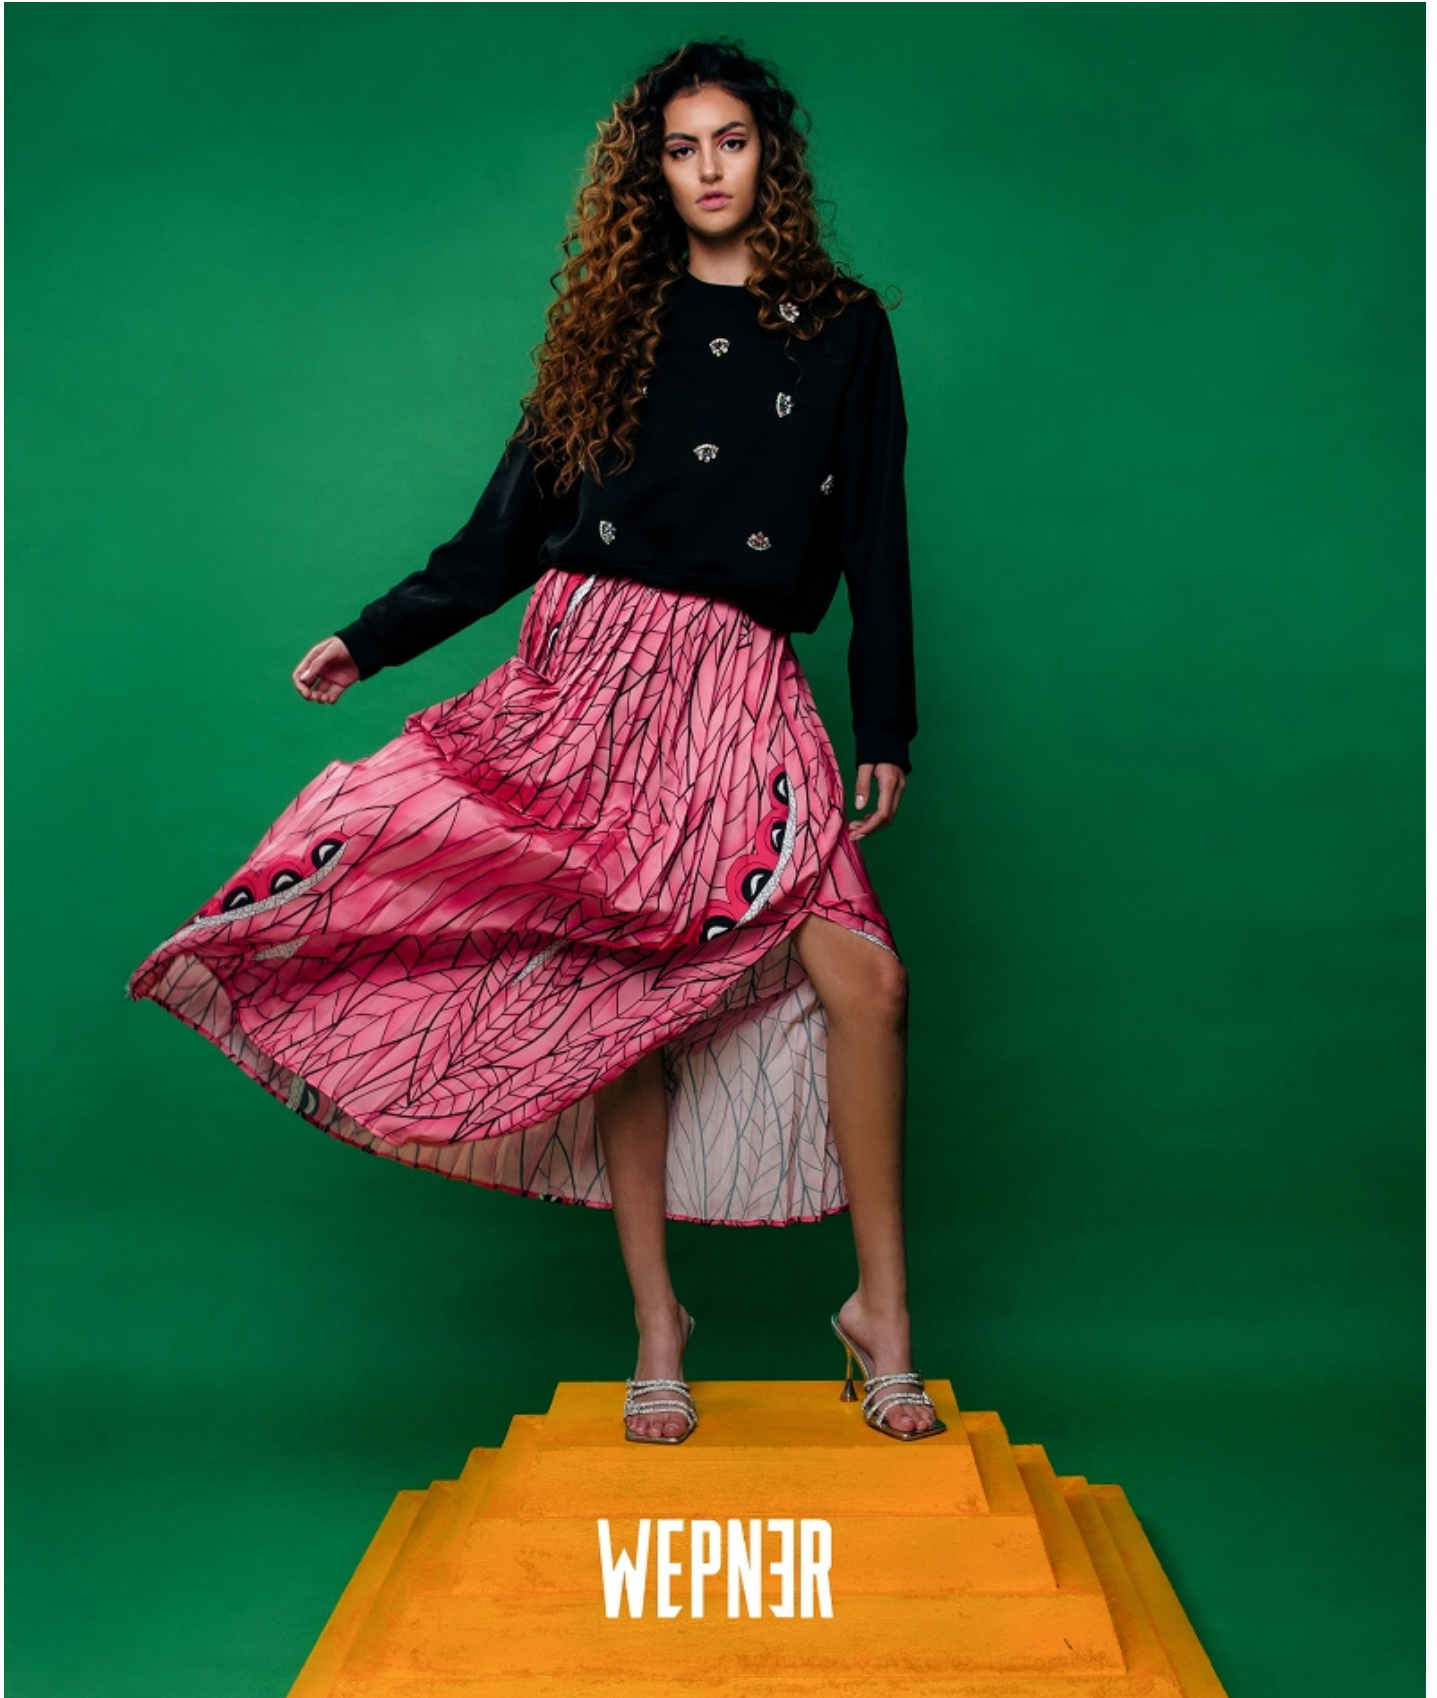

BOSS MODELS

JOHANNESBURG

NADYA NOBREGA

Height: 175cm Bust: 82cm Waist: 69cm Hips: 91cm Shoe: 6 UK Hair: Brown Eyes: Brown