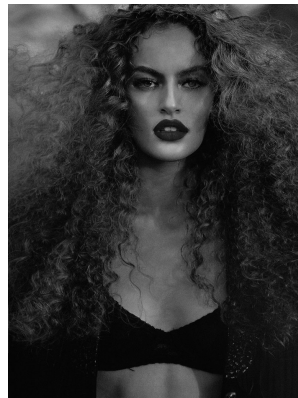

BOSS MODELS

JOHANNESBURG

NADYA NOBREGA

Height: 175cm Bust: 82cm Waist: 69cm Hips: 91cm Shoe: 6 UK Hair: Brown Eyes: Brown

BOSS MODELS

JOHANNESBURG

NADYA NOBREGA

Height: 175cm Bust: 82cm Waist: 69cm Hips: 91cm Shoe: 6 UK Hair: Brown Eyes: Brown

BOSS MODELS

JOHANNESBURG

NADYA NOBREGA

Height: 175cm Bust: 82cm Waist: 69cm Hips: 91cm Shoe: 6 UK Hair: Brown Eyes: Brown