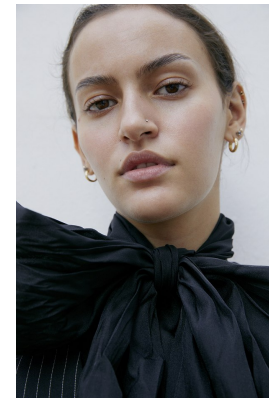

BOSS MODELS

JOHANNESBURG

NADYA NOBREGA

Height: 175cm Bust: 82cm Waist: 69cm Hips: 91cm Shoe: 6 UK Hair: Brown Eyes: Brown

BOSS MODELS

JOHANNESBURG

NADYA NOBREGA

Height: 175cm Bust: 82cm Waist: 69cm Hips: 91cm Shoe: 6 UK Hair: Brown Eyes: Brown

BOSS MODELS

JOHANNESBURG

NADYA NOBREGA

Height: 175cm Bust: 82cm Waist: 69cm Hips: 91cm Shoe: 6 UK Hair: Brown Eyes: Brown