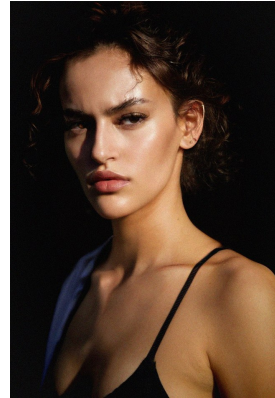

BOSS MODELS

JOHANNESBURG

NADYA NOBREGA

Height: 175cm Bust: 82cm Waist: 69cm Hips: 91cm Shoe: 6 UK Hair: Brown Eyes: Brown

BOSS MODELS

JOHANNESBURG

NADYA NOBREGA

Height: 175cm Bust: 82cm Waist: 69cm Hips: 91cm Shoe: 6 UK Hair: Brown Eyes: Brown

BOSS MODELS

JOHANNESBURG

NADYA NOBREGA

Height: 175cm Bust: 82cm Waist: 69cm Hips: 91cm Shoe: 6 UK Hair: Brown Eyes: Brown