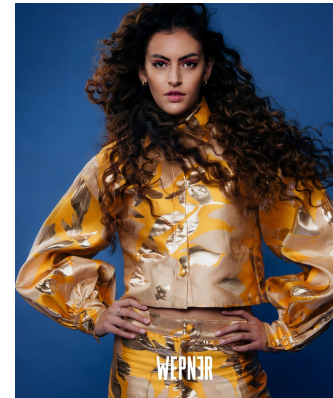

BOSS MODELS

JOHANNESBURG

NADYA NOBREGA

Height: 175cm Bust: 82cm Waist: 69cm Hips: 91cm Shoe: 6 UK Hair: Brown Eyes: Brown

BOSS MODELS

JOHANNESBURG

NADYA NOBREGA

Height: 175cm Bust: 82cm Waist: 69cm Hips: 91cm Shoe: 6 UK Hair: Brown Eyes: Brown

BOSS MODELS

JOHANNESBURG

NADYA NOBREGA

Height: 175cm Bust: 82cm Waist: 69cm Hips: 91cm Shoe: 6 UK Hair: Brown Eyes: Brown