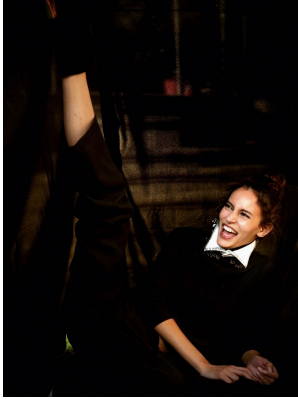

BOSS MODELS

JOHANNESBURG

NADYA NOBREGA

Height: 175cm Bust: 82cm Waist: 69cm Hips: 91cm Shoe: 6 UK Hair: Brown Eyes: Brown

BOSS MODELS

JOHANNESBURG

NADYA NOBREGA

Height: 175cm Bust: 82cm Waist: 69cm Hips: 91cm Shoe: 6 UK Hair: Brown Eyes: Brown

BOSS MODELS

JOHANNESBURG

NADYA NOBREGA

Height: 175cm Bust: 82cm Waist: 69cm Hips: 91cm Shoe: 6 UK Hair: Brown Eyes: Brown