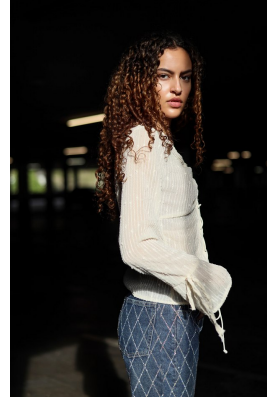

BOSS MODELS

JOHANNESBURG

NADYA NOBREGA

Height: 175cm Bust: 82cm Waist: 69cm Hips: 91cm Shoe: 6 UK Hair: Brown Eyes: Brown

BOSS MODELS

JOHANNESBURG

NADYA NOBREGA

Height: 175cm Bust: 82cm Waist: 69cm Hips: 91cm Shoe: 6 UK Hair: Brown Eyes: Brown

BOSS MODELS

JOHANNESBURG

NADYA NOBREGA

Height: 175cm Bust: 82cm Waist: 69cm Hips: 91cm Shoe: 6 UK Hair: Brown Eyes: Brown