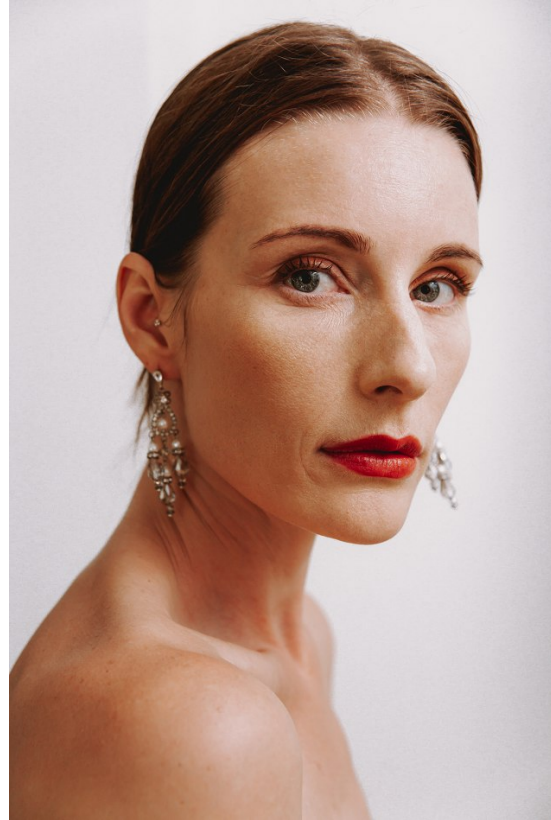

BOSS MODELS

JOHANNESBURG

CHANTALLE SENEKAL

Height: 177cm Bust: 89cm Waist: 65cm Hips: 92cm Shoe: 7 UK Hair: Light Brown Eyes: Green

BOSS MODELS

JOHANNESBURG

CHANTALLE SENEKAL

Height: 177cm Bust: 89cm Waist: 65cm Hips: 92cm Shoe: 7 UK Hair: Light Brown Eyes: Green

BOSS MODELS

JOHANNESBURG

CHANTALLE SENEKAL

Height: 177cm Bust: 89cm Waist: 65cm Hips: 92cm Shoe: 7 UK Hair: Light Brown Eyes: Green