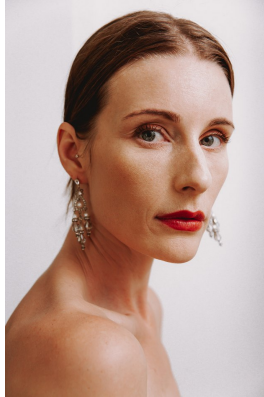

# BOSS MODELS

JOHANNESBURG

## CHANTALLE SENEKAL

Height: 177cm Bust: 89cm Waist: 65cm Hips: 92cm Shoe: 7 UK Hair: Light Brown Eyes: Green