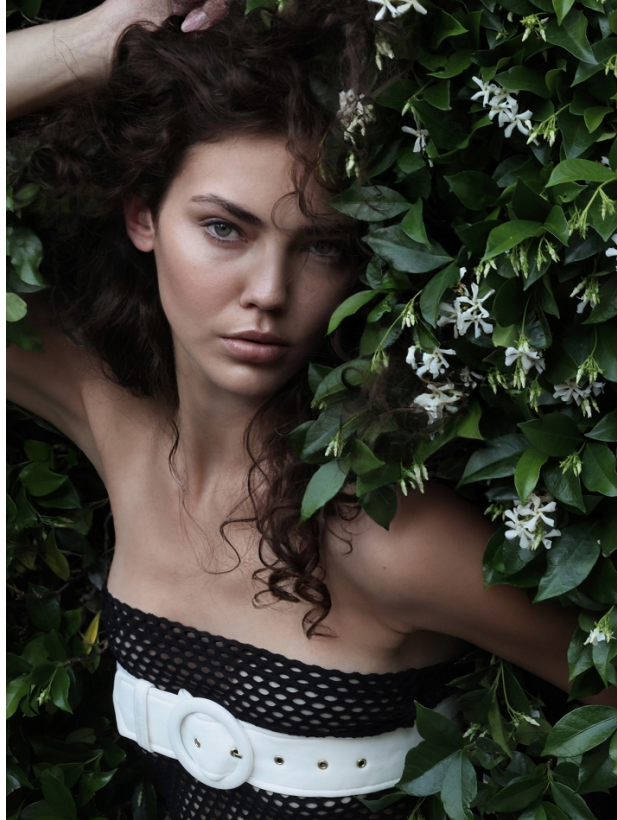

BOSS MODELS

JOHANNESBURG

TAMARYN TAYLOR

Height: 176cm Bust: 83cm Waist: 61cm Hips: 90cm Shoe: 6 UK Hair: Light Brown Eyes: Green

BOSS MODELS

JOHANNESBURG

TAMARYN TAYLOR

Height: 176cm Bust: 83cm Waist: 61cm Hips: 90cm Shoe: 6 UK Hair: Light Brown Eyes: Green