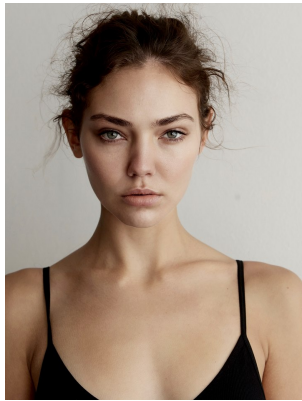

BOSS MODELS

JOHANNESBURG

TAMARYN TAYLOR

Height: 176cm Bust: 83cm Waist: 61cm Hips: 90cm Shoe: 6 UK Hair: Light Brown Eyes: Green

BOSS MODELS

JOHANNESBURG

TAMARYN TAYLOR

Height: 176cm Bust: 83cm Waist: 61cm Hips: 90cm Shoe: 6 UK Hair: Light Brown Eyes: Green

BOSS MODELS

JOHANNESBURG

TAMARYN TAYLOR

Height: 176cm Bust: 83cm Waist: 61cm Hips: 90cm Shoe: 6 UK Hair: Light Brown Eyes: Green