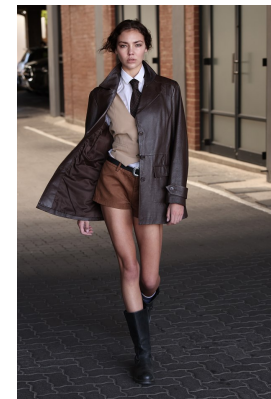

BOSS MODELS

JOHANNESBURG

TAMARYN TAYLOR

Height: 176cm Bust: 83cm Waist: 61cm Hips: 90cm Shoe: 6 UK Hair: Light Brown Eyes: Green

BOSS MODELS

JOHANNESBURG

TAMARYN TAYLOR

Height: 176cm Bust: 83cm Waist: 61cm Hips: 90cm Shoe: 6 UK Hair: Light Brown Eyes: Green

BOSS MODELS

JOHANNESBURG

TAMARYN TAYLOR

Height: 176cm Bust: 83cm Waist: 61cm Hips: 90cm Shoe: 6 UK Hair: Light Brown Eyes: Green