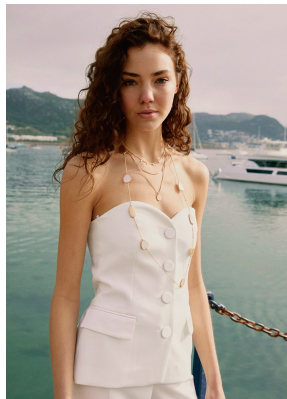

BOSS MODELS

JOHANNESBURG

TAMARYN TAYLOR

Height: 176cm Bust: 83cm Waist: 61cm Hips: 90cm Shoe: 6 UK Hair: Light Brown Eyes: Green

BOSS MODELS

JOHANNESBURG

TAMARYN TAYLOR

Height: 176cm Bust: 83cm Waist: 61cm Hips: 90cm Shoe: 6 UK Hair: Light Brown Eyes: Green

BOSS MODELS

JOHANNESBURG

TAMARYN TAYLOR

Height: 176cm Bust: 83cm Waist: 61cm Hips: 90cm Shoe: 6 UK Hair: Light Brown Eyes: Green