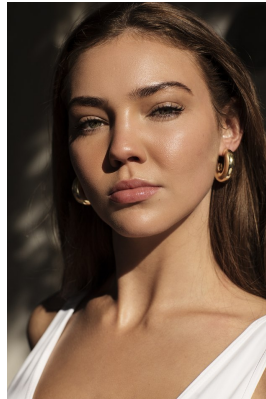

BOSS MODELS

JOHANNESBURG

TAMARYN TAYLOR

Height: 176cm Bust: 83cm Waist: 61cm Hips: 90cm Shoe: 6 UK Hair: Light Brown Eyes: Green

BOSS MODELS

JOHANNESBURG

TAMARYN TAYLOR

Height: 176cm Bust: 83cm Waist: 61cm Hips: 90cm Shoe: 6 UK Hair: Light Brown Eyes: Green

BOSS MODELS

JOHANNESBURG

TAMARYN TAYLOR

Height: 176cm Bust: 83cm Waist: 61cm Hips: 90cm Shoe: 6 UK Hair: Light Brown Eyes: Green