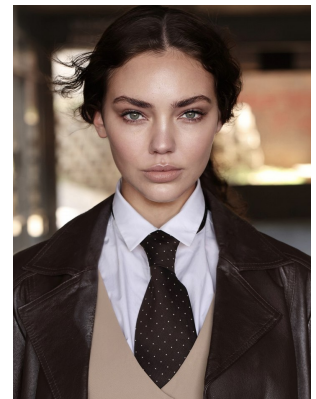

BOSS MODELS

JOHANNESBURG

TAMARYN TAYLOR

Height: 176cm Bust: 83cm Waist: 61cm Hips: 90cm Shoe: 6 UK Hair: Light Brown Eyes: Green

BOSS MODELS

JOHANNESBURG

TAMARYN TAYLOR

Height: 176cm Bust: 83cm Waist: 61cm Hips: 90cm Shoe: 6 UK Hair: Light Brown Eyes: Green

BOSS MODELS

JOHANNESBURG

TAMARYN TAYLOR

Height: 176cm Bust: 83cm Waist: 61cm Hips: 90cm Shoe: 6 UK Hair: Light Brown Eyes: Green