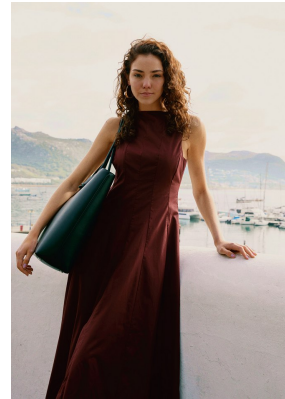

BOSS MODELS

JOHANNESBURG

TAMARYN TAYLOR

Height: 176cm Bust: 83cm Waist: 61cm Hips: 90cm Shoe: 6 UK Hair: Light Brown Eyes: Green

BOSS MODELS

JOHANNESBURG

TAMARYN TAYLOR

Height: 176cm Bust: 83cm Waist: 61cm Hips: 90cm Shoe: 6 UK Hair: Light Brown Eyes: Green

BOSS MODELS

JOHANNESBURG

TAMARYN TAYLOR

Height: 176cm Bust: 83cm Waist: 61cm Hips: 90cm Shoe: 6 UK Hair: Light Brown Eyes: Green