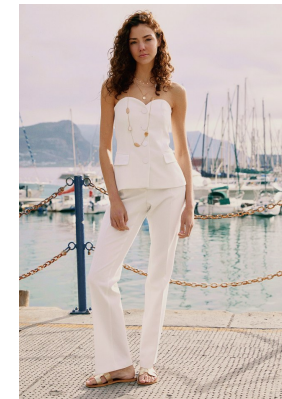

BOSS MODELS

JOHANNESBURG

TAMARYN TAYLOR

Height: 176cm Bust: 83cm Waist: 61cm Hips: 90cm Shoe: 6 UK Hair: Light Brown Eyes: Green

BOSS MODELS

JOHANNESBURG

TAMARYN TAYLOR

Height: 176cm Bust: 83cm Waist: 61cm Hips: 90cm Shoe: 6 UK Hair: Light Brown Eyes: Green

BOSS MODELS

JOHANNESBURG

TAMARYN TAYLOR

Height: 176cm Bust: 83cm Waist: 61cm Hips: 90cm Shoe: 6 UK Hair: Light Brown Eyes: Green