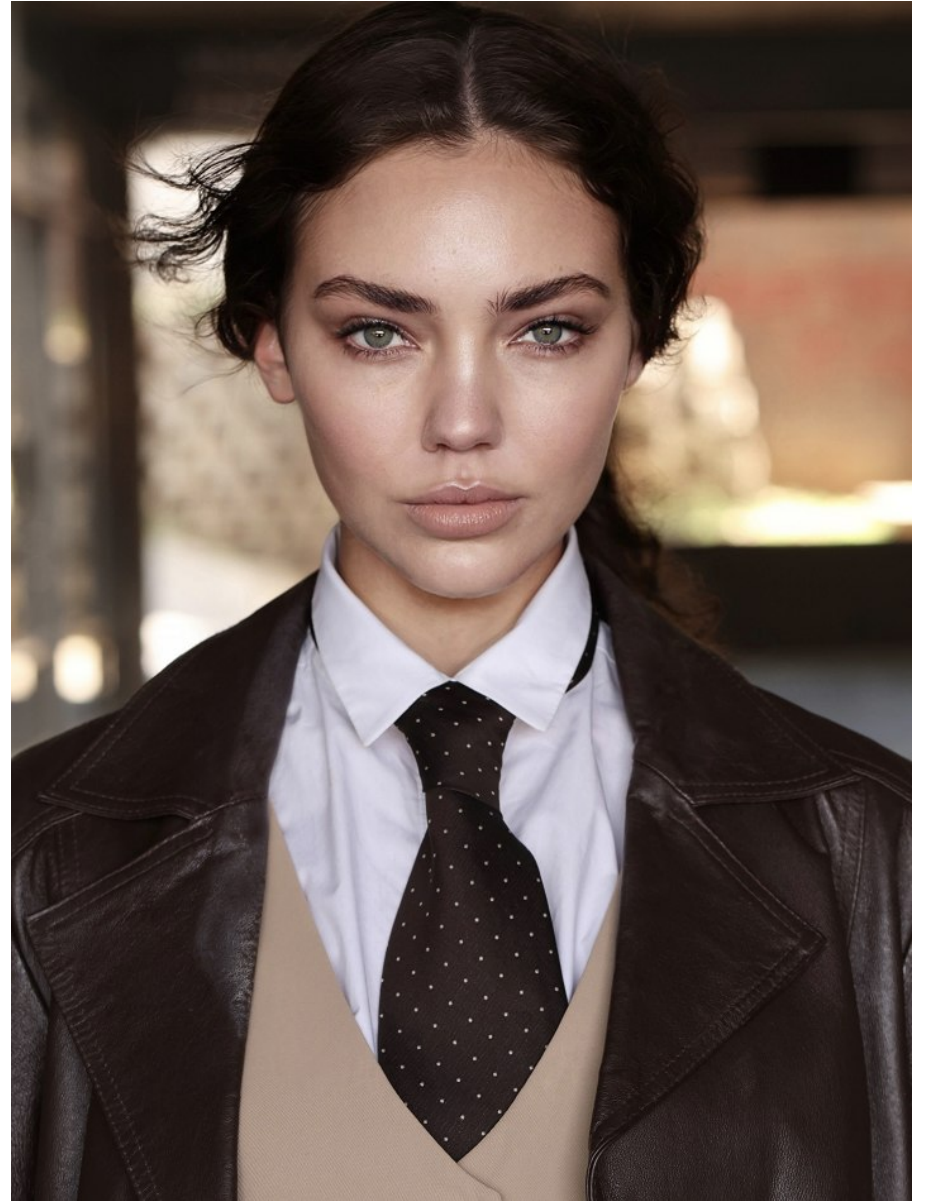

BOSS MODELS

JOHANNESBURG

TAMARYN TAYLOR

Height: 176cm Bust: 83cm Waist: 61cm Hips: 90cm Shoe: 6 UK Hair: Light Brown Eyes: Green