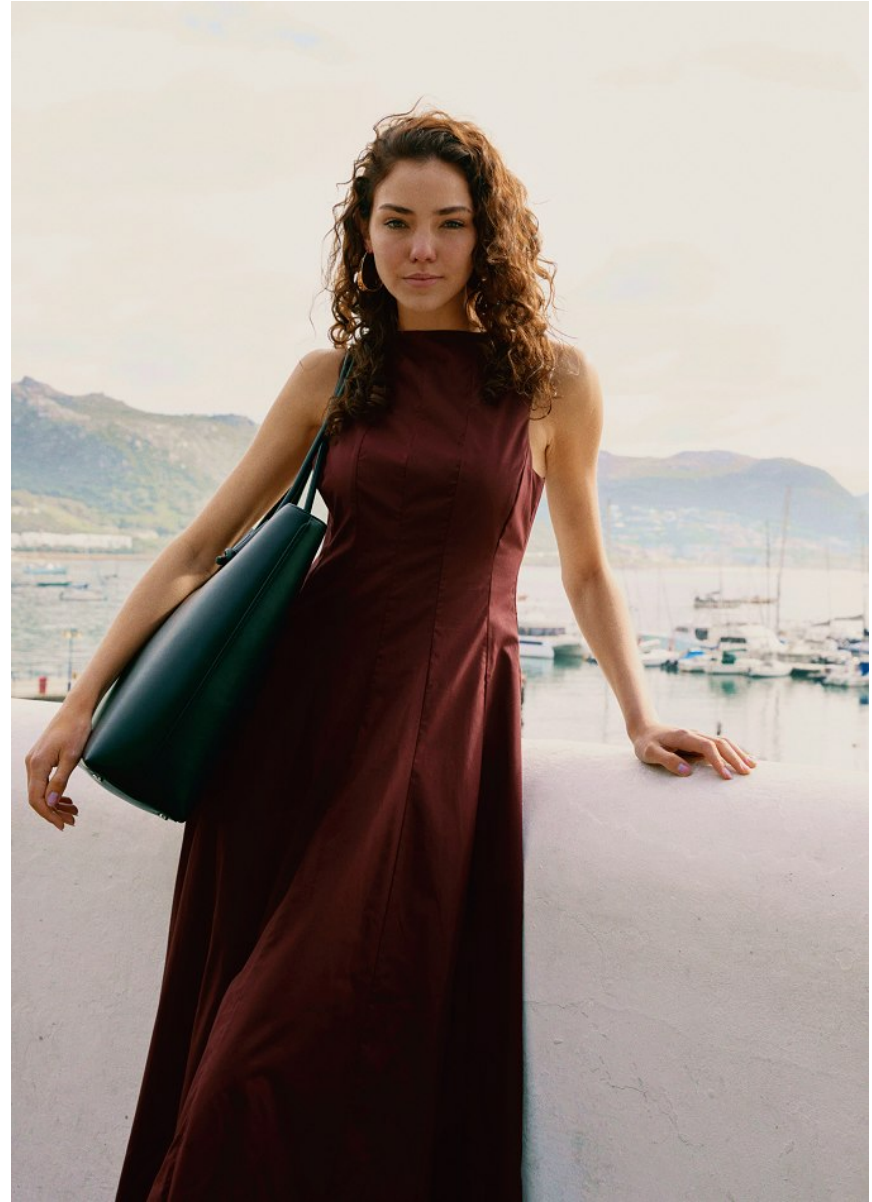

BOSS MODELS

JOHANNESBURG

TAMARYN TAYLOR

Height: 176cm Bust: 83cm Waist: 61cm Hips: 90cm Shoe: 6 UK Hair: Light Brown Eyes: Green