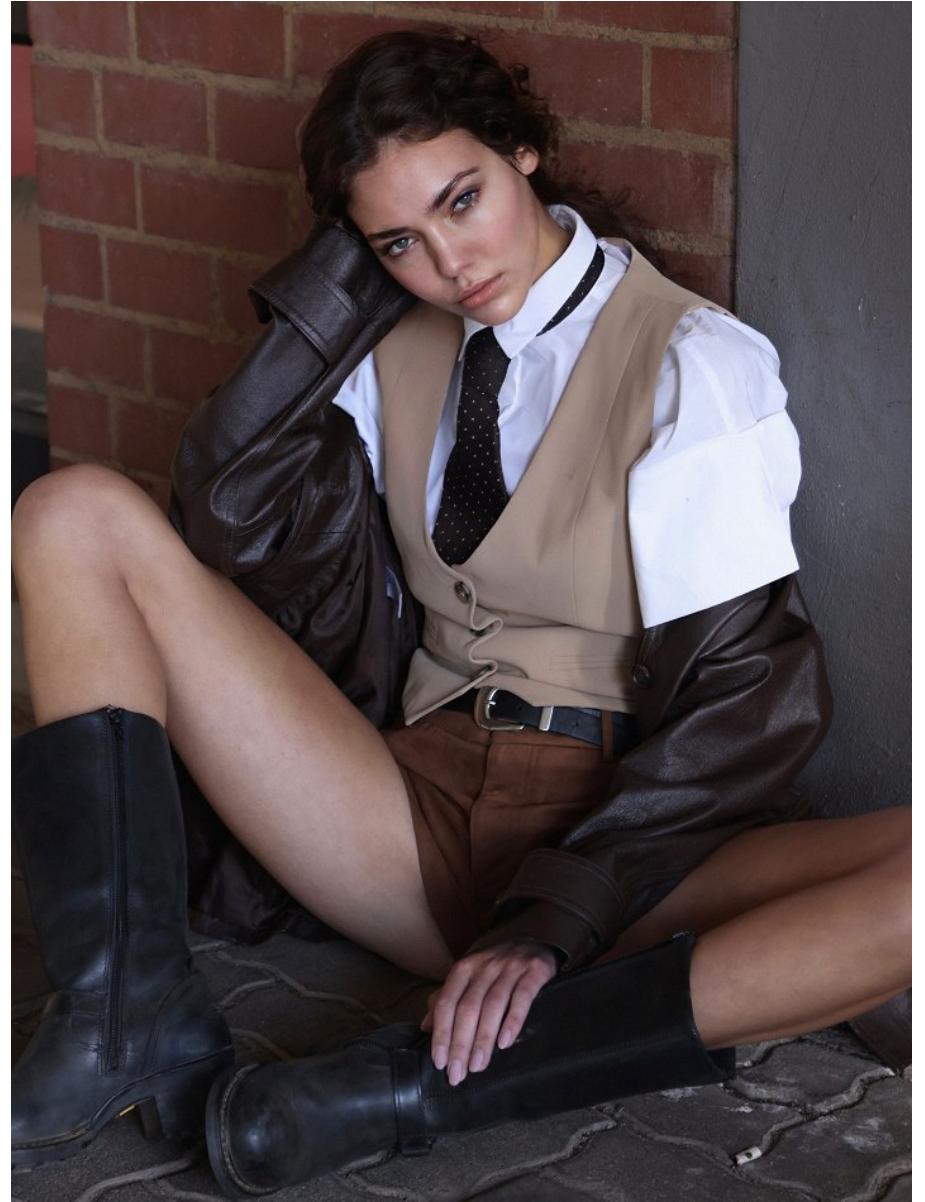

BOSS MODELS

JOHANNESBURG

TAMARYN TAYLOR

Height: 176cm Bust: 83cm Waist: 61cm Hips: 90cm Shoe: 6 UK Hair: Light Brown Eyes: Green