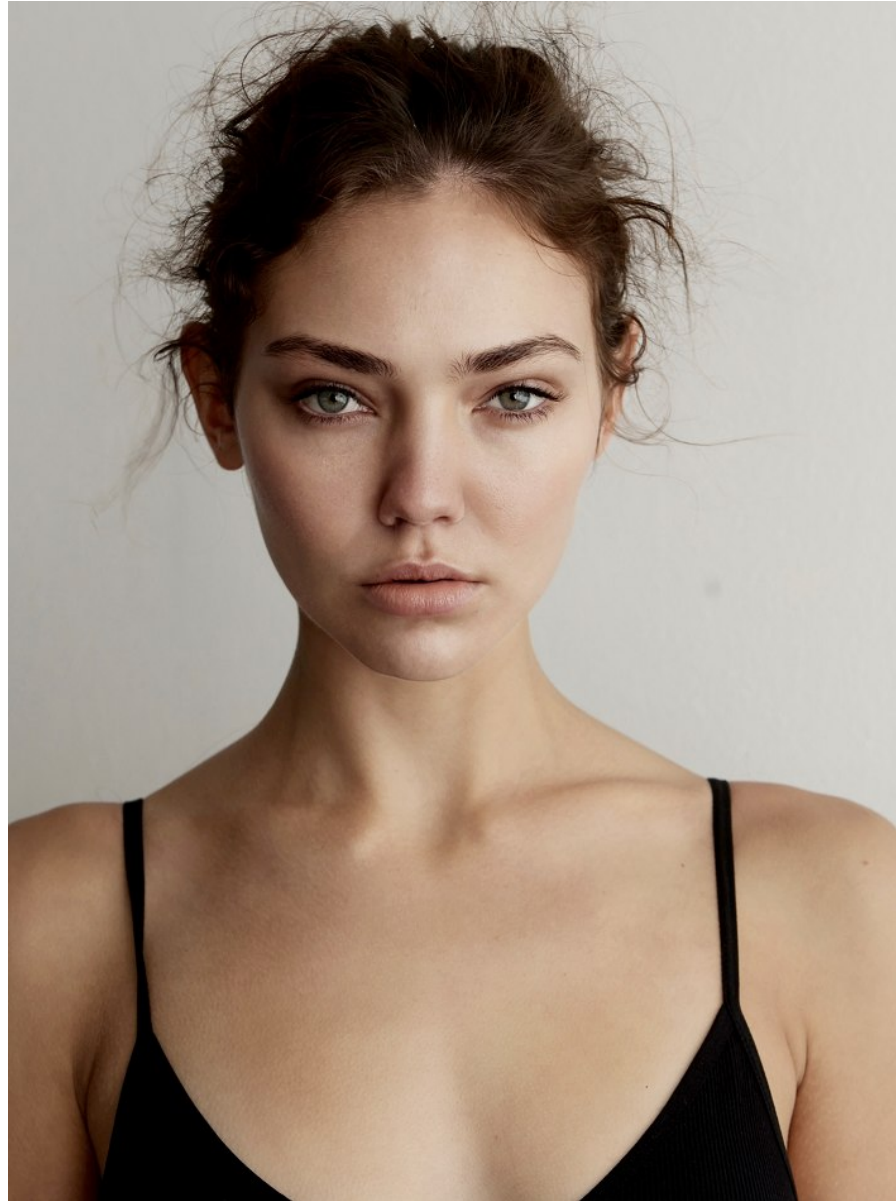

BOSS MODELS

JOHANNESBURG

TAMARYN TAYLOR

Height: 176cm Bust: 83cm Waist: 61cm Hips: 90cm Shoe: 6 UK Hair: Light Brown Eyes: Green

BOSS MODELS

JOHANNESBURG

TAMARYN TAYLOR

Height: 176cm Bust: 83cm Waist: 61cm Hips: 90cm Shoe: 6 UK Hair: Light Brown Eyes: Green

BOSS MODELS

JOHANNESBURG

SWIM & STROLL

From pool to pavement, define
your summer style.

[SHOP NOW](#)

TAMARYN TAYLOR

Height: 176cm Bust: 83cm Waist: 61cm Hips: 90cm Shoe: 6 UK Hair: Light Brown Eyes: Green

BOSS MODELS

JOHANNESBURG

TAMARYN TAYLOR

Height: 176cm Bust: 83cm Waist: 61cm Hips: 90cm Shoe: 6 UK Hair: Light Brown Eyes: Green

BOSS MODELS

JOHANNESBURG

TAMARYN TAYLOR

Height: 176cm Bust: 83cm Waist: 61cm Hips: 90cm Shoe: 6 UK Hair: Light Brown Eyes: Green