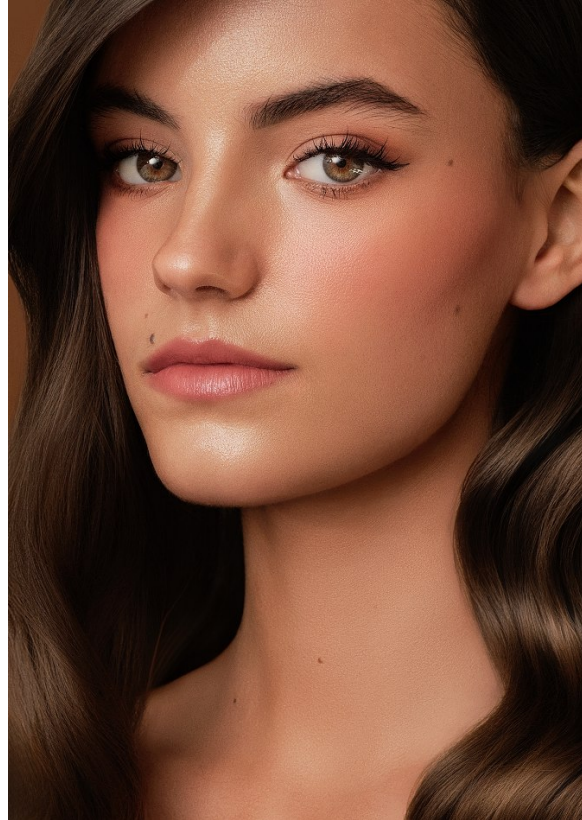

BOSS MODELS

JOHANNESBURG

SASKIA VAN THIEL

Height: 176cm Bust: 78cm Waist: 58cm Hips: 92cm Shoe: 5 UK Hair: Brown Eyes: Brown

BOSS MODELS

JOHANNESBURG

SASKIA VAN THIEL

Height: 176cm Bust: 78cm Waist: 58cm Hips: 92cm Shoe: 5 UK Hair: Brown Eyes: Brown