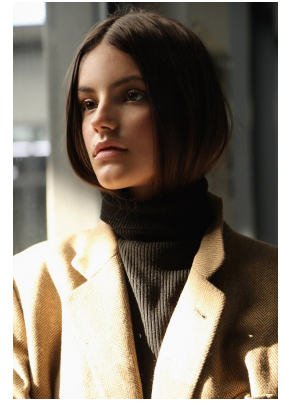

BOSS MODELS

JOHANNESBURG

SASKIA VAN THIEL

Height: 176cm Bust: 78cm Waist: 58cm Hips: 92cm Shoe: 5 UK Hair: Brown Eyes: Brown

BOSS MODELS

JOHANNESBURG

SASKIA VAN THIEL

Height: 176cm Bust: 78cm Waist: 58cm Hips: 92cm Shoe: 5 UK Hair: Brown Eyes: Brown

BOSS MODELS

JOHANNESBURG

SASKIA VAN THIEL

Height: 176cm Bust: 78cm Waist: 58cm Hips: 92cm Shoe: 5 UK Hair: Brown Eyes: Brown