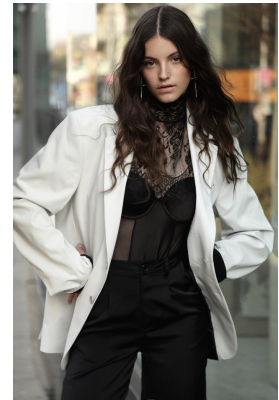

BOSS MODELS

JOHANNESBURG

SASKIA VAN THIEL

Height: 176cm Bust: 78cm Waist: 58cm Hips: 92cm Shoe: 5 UK Hair: Brown Eyes: Brown

BOSS MODELS

JOHANNESBURG

SASKIA VAN THIEL

Height: 176cm Bust: 78cm Waist: 58cm Hips: 92cm Shoe: 5 UK Hair: Brown Eyes: Brown

BOSS MODELS

JOHANNESBURG

SASKIA VAN THIEL

Height: 176cm Bust: 78cm Waist: 58cm Hips: 92cm Shoe: 5 UK Hair: Brown Eyes: Brown