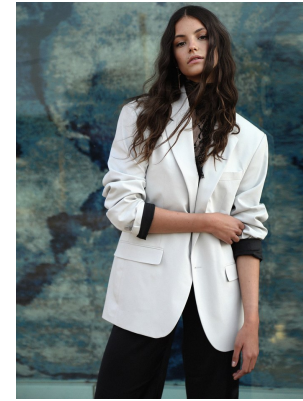

BOSS MODELS

JOHANNESBURG

SASKIA VAN THIEL

Height: 176cm Bust: 78cm Waist: 58cm Hips: 92cm Shoe: 5 UK Hair: Brown Eyes: Brown

BOSS MODELS

JOHANNESBURG

SASKIA VAN THIEL

Height: 176cm Bust: 78cm Waist: 58cm Hips: 92cm Shoe: 5 UK Hair: Brown Eyes: Brown

BOSS MODELS

JOHANNESBURG

SASKIA VAN THIEL

Height: 176cm Bust: 78cm Waist: 58cm Hips: 92cm Shoe: 5 UK Hair: Brown Eyes: Brown