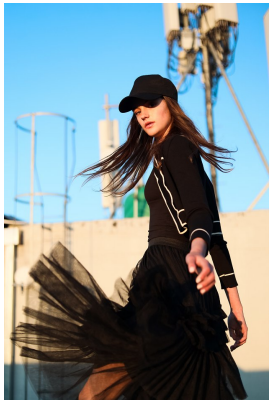

BOSS MODELS

JOHANNESBURG

SASKIA VAN THIEL

Height: 176cm Bust: 78cm Waist: 58cm Hips: 92cm Shoe: 5 UK Hair: Brown Eyes: Brown

BOSS MODELS

JOHANNESBURG

SASKIA VAN THIEL

Height: 176cm Bust: 78cm Waist: 58cm Hips: 92cm Shoe: 5 UK Hair: Brown Eyes: Brown

BOSS MODELS

JOHANNESBURG

SASKIA VAN THIEL

Height: 176cm Bust: 78cm Waist: 58cm Hips: 92cm Shoe: 5 UK Hair: Brown Eyes: Brown