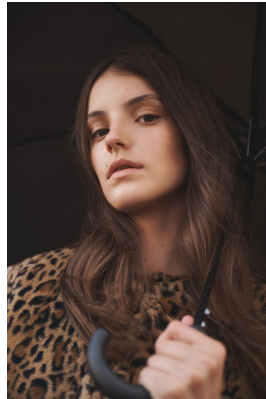

BOSS MODELS

JOHANNESBURG

SASKIA VAN THIEL

Height: 176cm Bust: 78cm Waist: 58cm Hips: 92cm Shoe: 5 UK Hair: Brown Eyes: Brown

BOSS MODELS

JOHANNESBURG

SASKIA VAN THIEL

Height: 176cm Bust: 78cm Waist: 58cm Hips: 92cm Shoe: 5 UK Hair: Brown Eyes: Brown

BOSS MODELS

JOHANNESBURG

SASKIA VAN THIEL

Height: 176cm Bust: 78cm Waist: 58cm Hips: 92cm Shoe: 5 UK Hair: Brown Eyes: Brown