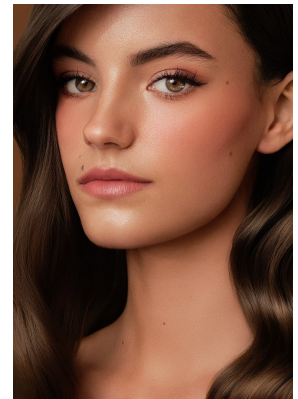

BOSS MODELS

JOHANNESBURG

SASKIA VAN THIEL

Height: 176cm Bust: 78cm Waist: 58cm Hips: 92cm Shoe: 5 UK Hair: Brown Eyes: Brown

BOSS MODELS

JOHANNESBURG

SASKIA VAN THIEL

Height: 176cm Bust: 78cm Waist: 58cm Hips: 92cm Shoe: 5 UK Hair: Brown Eyes: Brown

BOSS MODELS

JOHANNESBURG

SASKIA VAN THIEL

Height: 176cm Bust: 78cm Waist: 58cm Hips: 92cm Shoe: 5 UK Hair: Brown Eyes: Brown