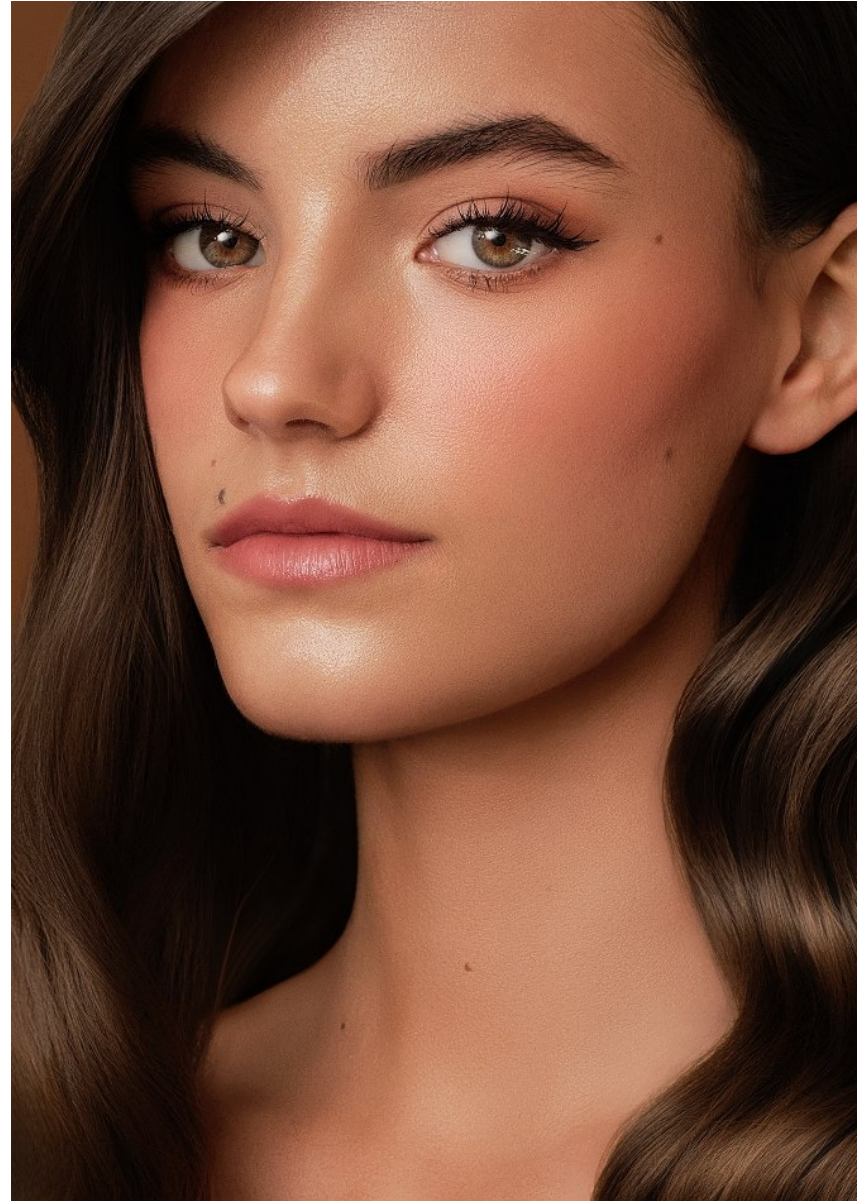

BOSS MODELS

JOHANNESBURG

SASKIA VAN THIEL

Height: 176cm Bust: 78cm Waist: 58cm Hips: 92cm Shoe: 5 UK Hair: Brown Eyes: Brown