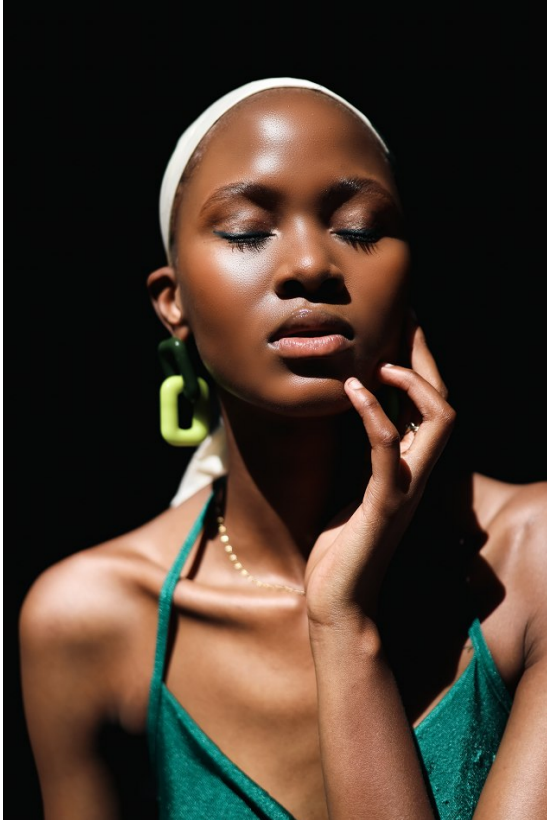

BOSS MODELS

JOHANNESBURG

KELEBOGILE TSIMA

Height: 180cm Bust: 78cm Waist: 63cm Hips: 95cm Shoe: 6 UK Hair: Brown Eyes: Brown