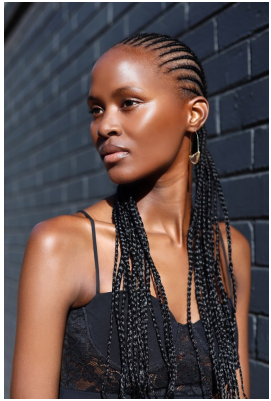

BOSS MODELS

JOHANNESBURG

KELEBOGILE TSIMA

Height: 180cm Bust: 78cm Waist: 63cm Hips: 95cm Shoe: 6 UK Hair: Brown Eyes: Brown

BOSS MODELS

JOHANNESBURG

KELEBOGILE TSIMA

Height: 180cm Bust: 78cm Waist: 63cm Hips: 95cm Shoe: 6 UK Hair: Brown Eyes: Brown