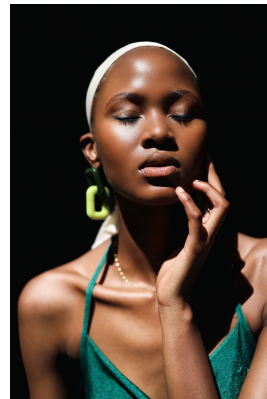

BOSS MODELS

JOHANNESBURG

KELEBOGILE TSIMA

Height: 180cm Bust: 78cm Waist: 63cm Hips: 95cm Shoe: 6 UK Hair: Brown Eyes: Brown

BOSS MODELS

JOHANNESBURG

KELEBOGILE TSIMA

Height: 180cm Bust: 78cm Waist: 63cm Hips: 95cm Shoe: 6 UK Hair: Brown Eyes: Brown