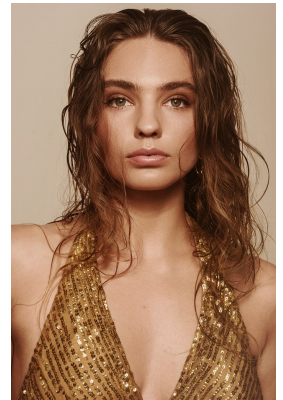

BOSS MODELS

JOHANNESBURG

SAVANNAH TAYLOR

Height: 169cm Bust: 86cm Waist: 69cm Hips: 101cm Shoe: 5 UK Hair: Dark Blonde Eyes: Green

BOSS MODELS

JOHANNESBURG

SAVANNAH TAYLOR

Height: 169cm Bust: 86cm Waist: 69cm Hips: 101cm Shoe: 5 UK Hair: Dark Blonde Eyes: Green