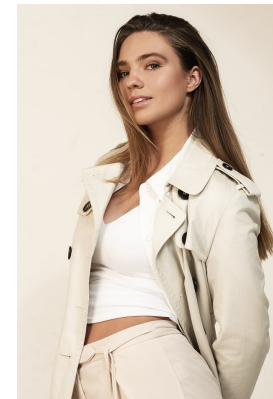

BOSS MODELS

JOHANNESBURG

SAVANNAH TAYLOR

Height: 169cm Bust: 86cm Waist: 69cm Hips: 101cm Shoe: 5 UK Hair: Dark Blonde Eyes: Green

BOSS MODELS

JOHANNESBURG

SAVANNAH TAYLOR

Height: 169cm Bust: 86cm Waist: 69cm Hips: 101cm Shoe: 5 UK Hair: Dark Blonde Eyes: Green