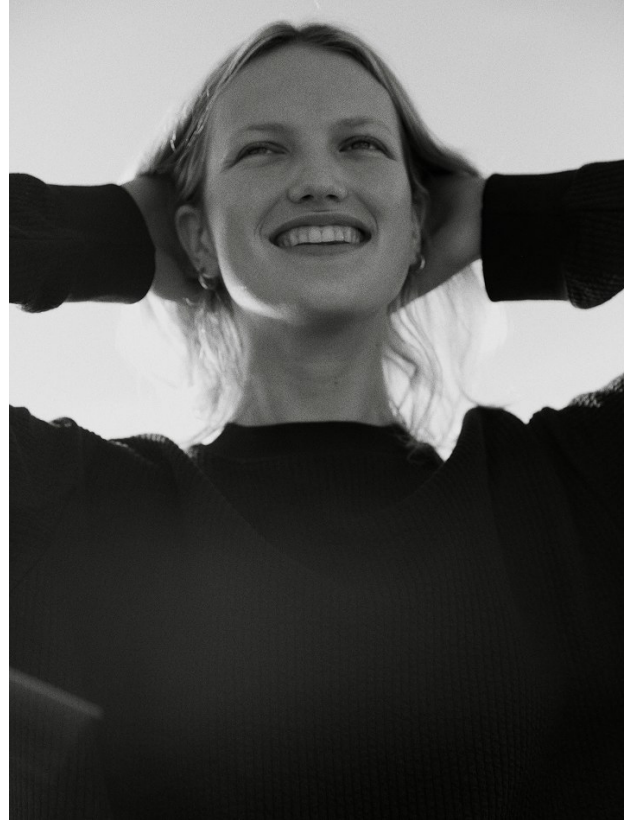

BOSS MODELS

JOHANNESBURG

CLAURETTE OOSTHUIZEN

Height: 178cm Bust: 75cm Waist: 62cm Hips: 89cm Shoe: 5 UK Hair: Blonde Eyes: Blue

BOSS MODELS

JOHANNESBURG

CLAURETTE OOSTHUIZEN

Height: 178cm Bust: 75cm Waist: 62cm Hips: 89cm Shoe: 5 UK Hair: Blonde Eyes: Blue