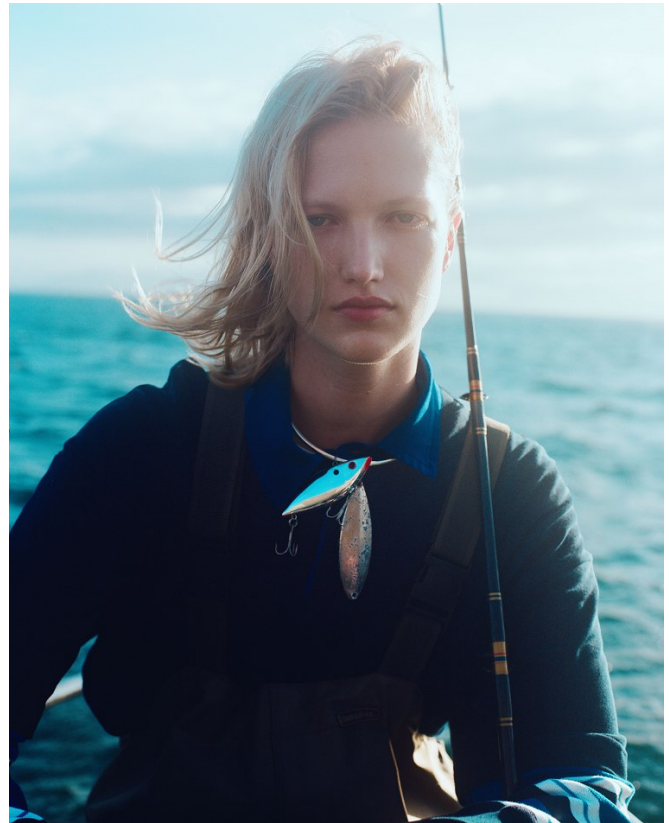

BOSS MODELS

JOHANNESBURG

CLAURETTE OOSTHUIZEN

Height: 178cm Bust: 75cm Waist: 62cm Hips: 89cm Shoe: 5 UK Hair: Blonde Eyes: Blue

BOSS MODELS

JOHANNESBURG

CLAURETTE OOSTHUIZEN

Height: 178cm Bust: 75cm Waist: 62cm Hips: 89cm Shoe: 5 UK Hair: Blonde Eyes: Blue