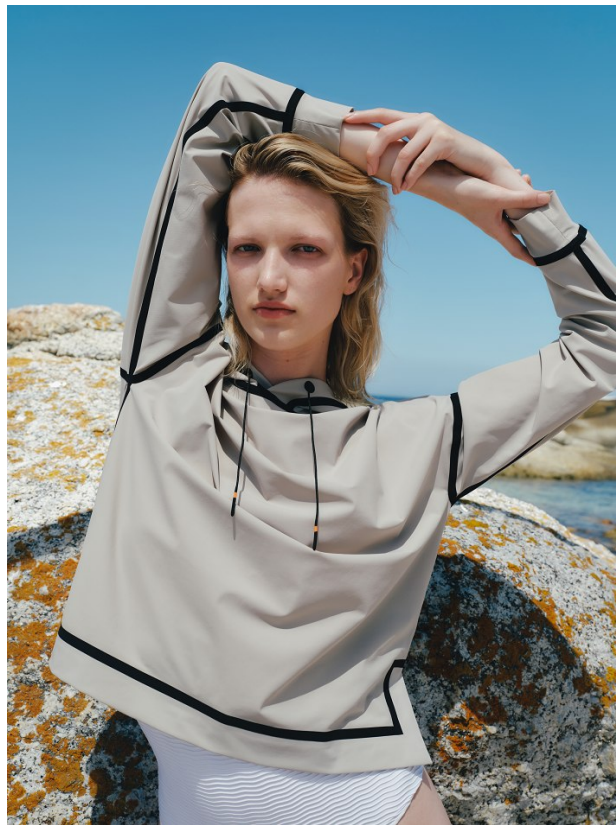

BOSS MODELS

JOHANNESBURG

CLAURETTE OOSTHUIZEN

Height: 178cm Bust: 75cm Waist: 62cm Hips: 89cm Shoe: 5 UK Hair: Blonde Eyes: Blue

BOSS MODELS

JOHANNESBURG

CLAURETTE OOSTHUIZEN

Height: 178cm Bust: 75cm Waist: 62cm Hips: 89cm Shoe: 5 UK Hair: Blonde Eyes: Blue