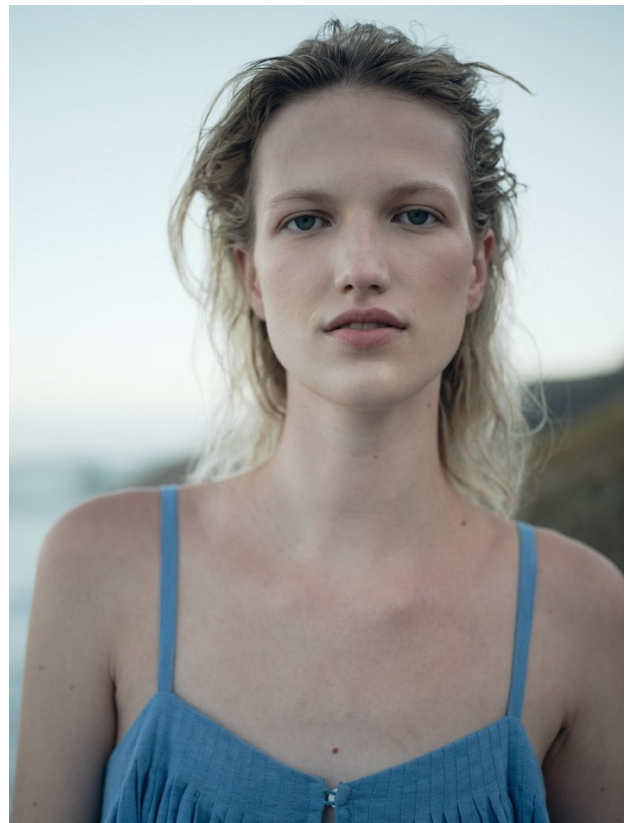

BOSS MODELS

JOHANNESBURG

CLAURETTE OOSTHUIZEN

Height: 178cm Bust: 75cm Waist: 62cm Hips: 89cm Shoe: 5 UK Hair: Blonde Eyes: Blue