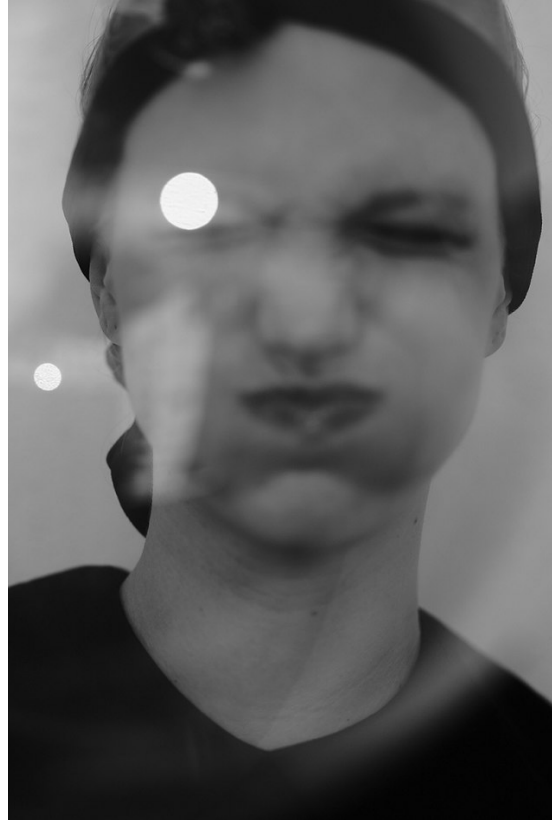

BOSS MODELS

JOHANNESBURG

CLAURETTE OOSTHUIZEN

Height: 178cm Bust: 75cm Waist: 62cm Hips: 89cm Shoe: 5 UK Hair: Blonde Eyes: Blue

BOSS MODELS

JOHANNESBURG

CLAURETTE OOSTHUIZEN

Height: 178cm Bust: 75cm Waist: 62cm Hips: 89cm Shoe: 5 UK Hair: Blonde Eyes: Blue