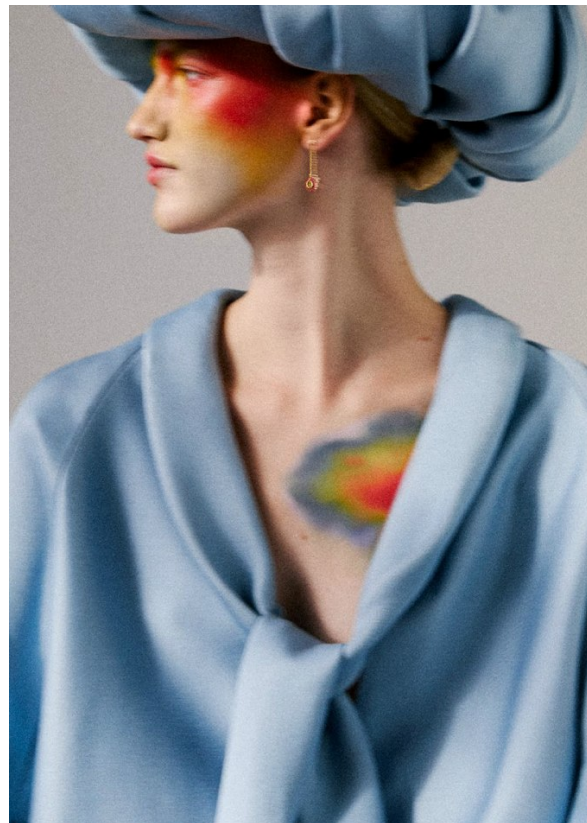

BOSS MODELS

JOHANNESBURG

CLAURETTE OOSTHUIZEN

Height: 178cm Bust: 75cm Waist: 62cm Hips: 89cm Shoe: 5 UK Hair: Blonde Eyes: Blue

BOSS MODELS

JOHANNESBURG

Wendy Wood

127