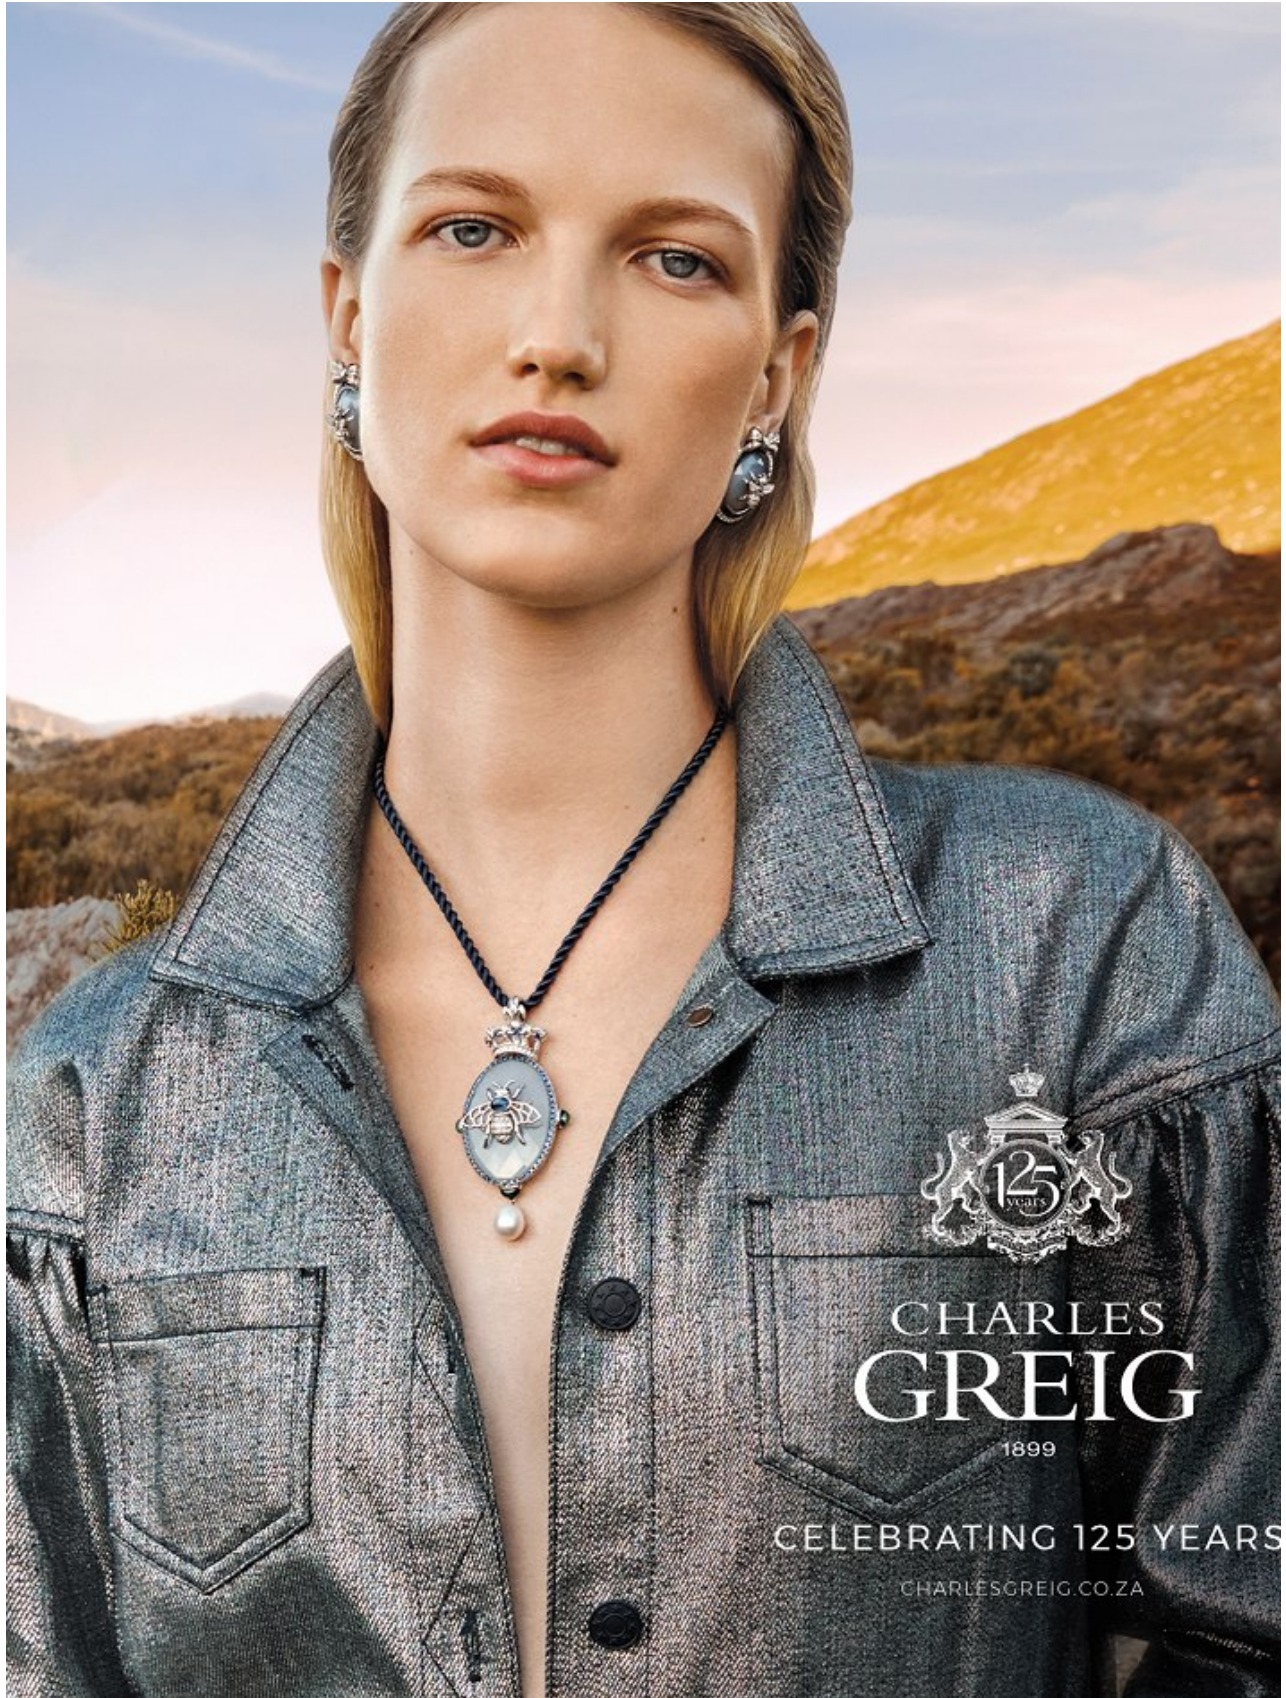

BOSS MODELS

JOHANNESBURG

CLAURETTE OOSTHUIZEN

Height: 178cm Bust: 75cm Waist: 62cm Hips: 89cm Shoe: 5 UK Hair: Blonde Eyes: Blue