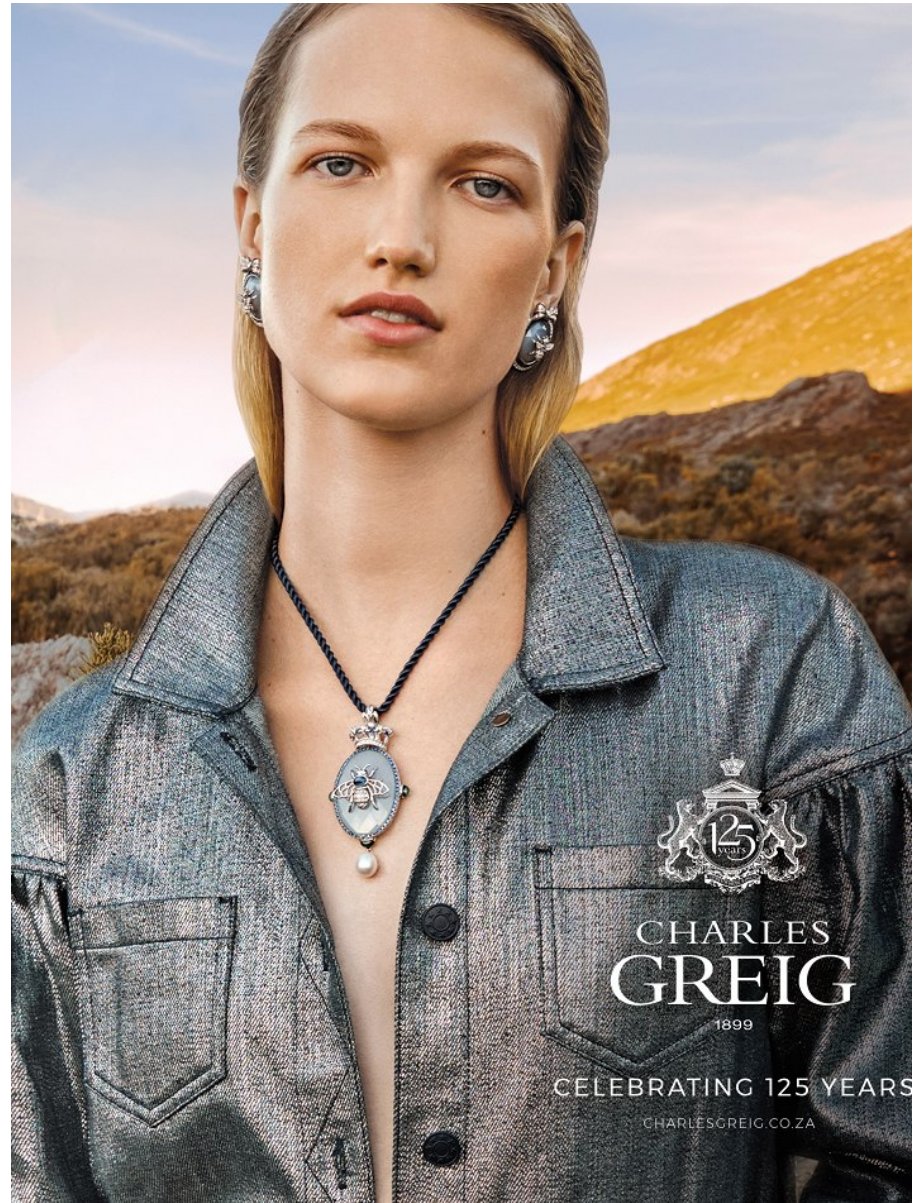

BOSS MODELS

JOHANNESBURG

CLAURETTE OOSTHUIZEN

Height: 178cm Bust: 75cm Waist: 62cm Hips: 89cm Shoe: 5 UK Hair: Blonde Eyes: Blue