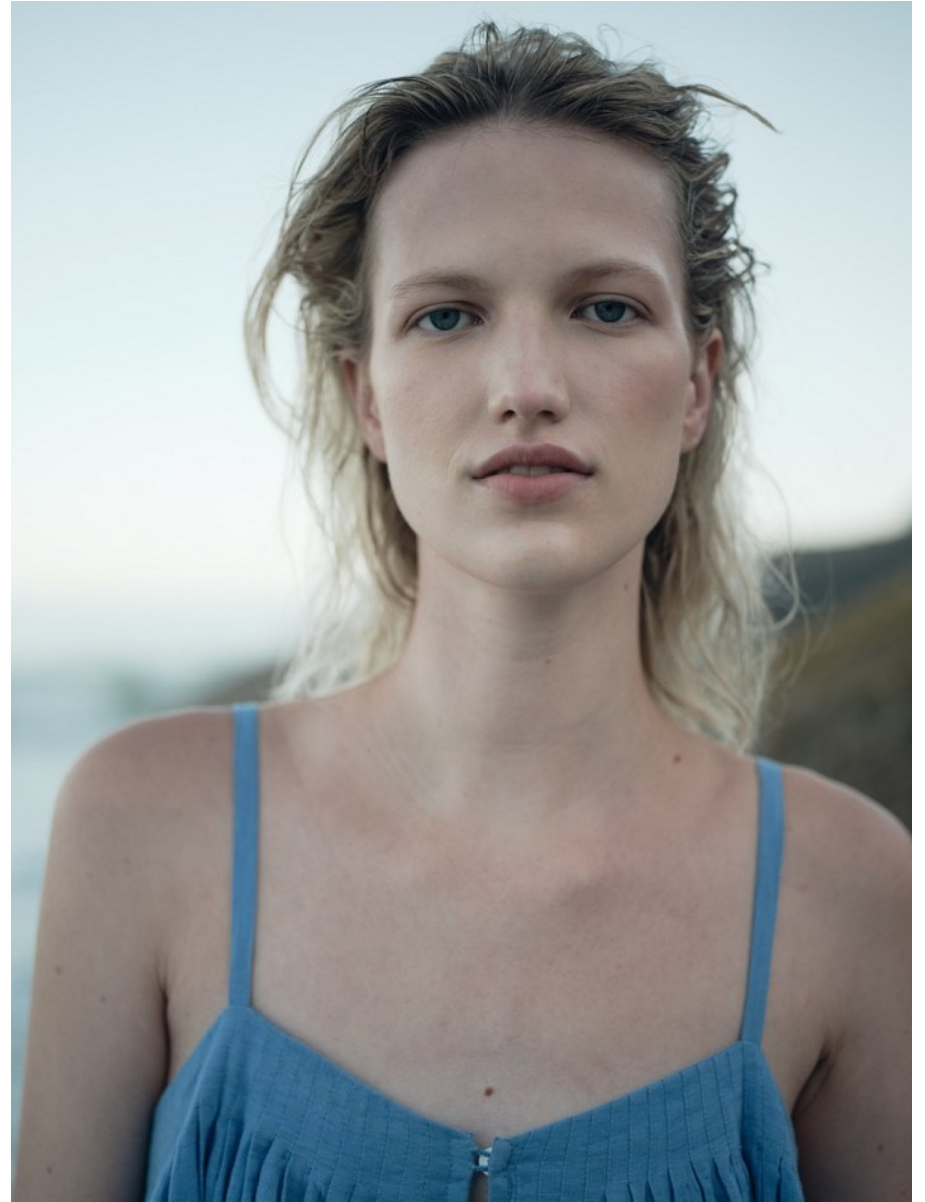

BOSS MODELS

JOHANNESBURG

CLAURETTE OOSTHUIZEN

Height: 178cm Bust: 75cm Waist: 62cm Hips: 89cm Shoe: 5 UK Hair: Blonde Eyes: Blue