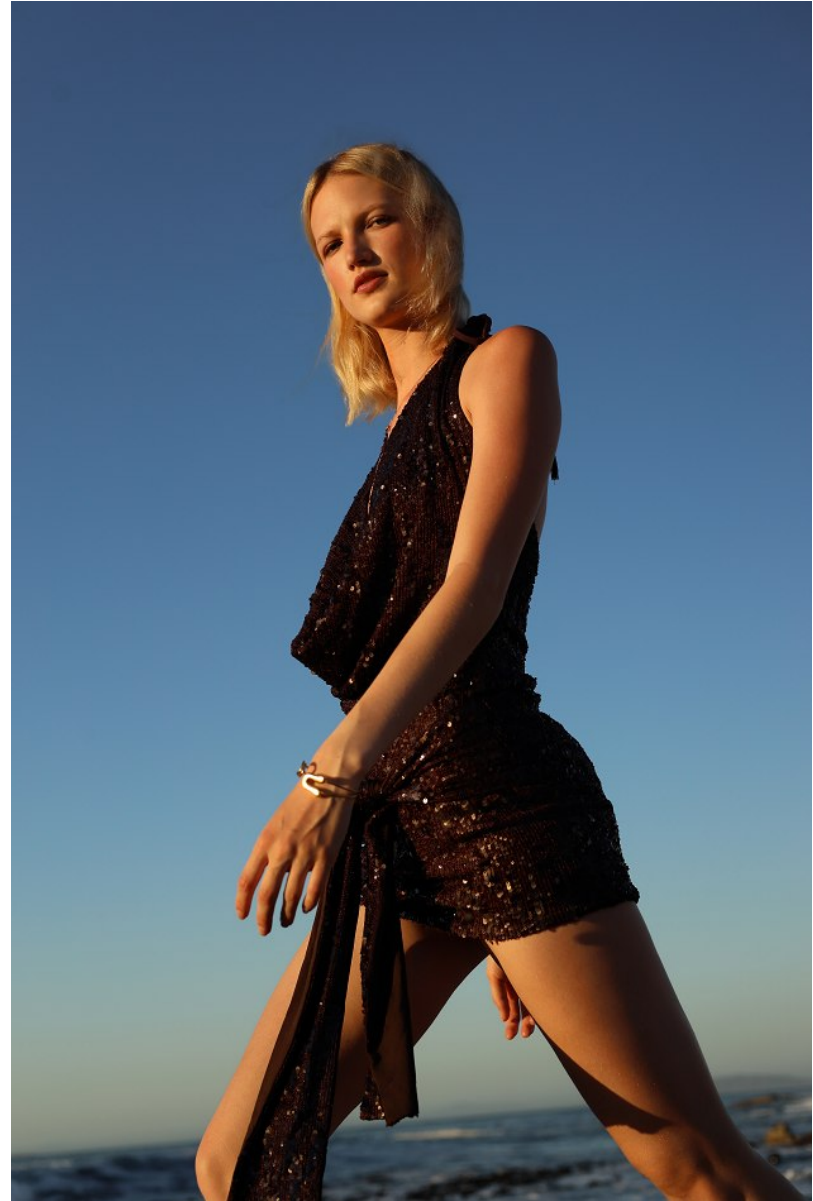

BOSS MODELS

JOHANNESBURG

CLAURETTE OOSTHUIZEN

Height: 178cm Bust: 75cm Waist: 62cm Hips: 89cm Shoe: 5 UK Hair: Blonde Eyes: Blue