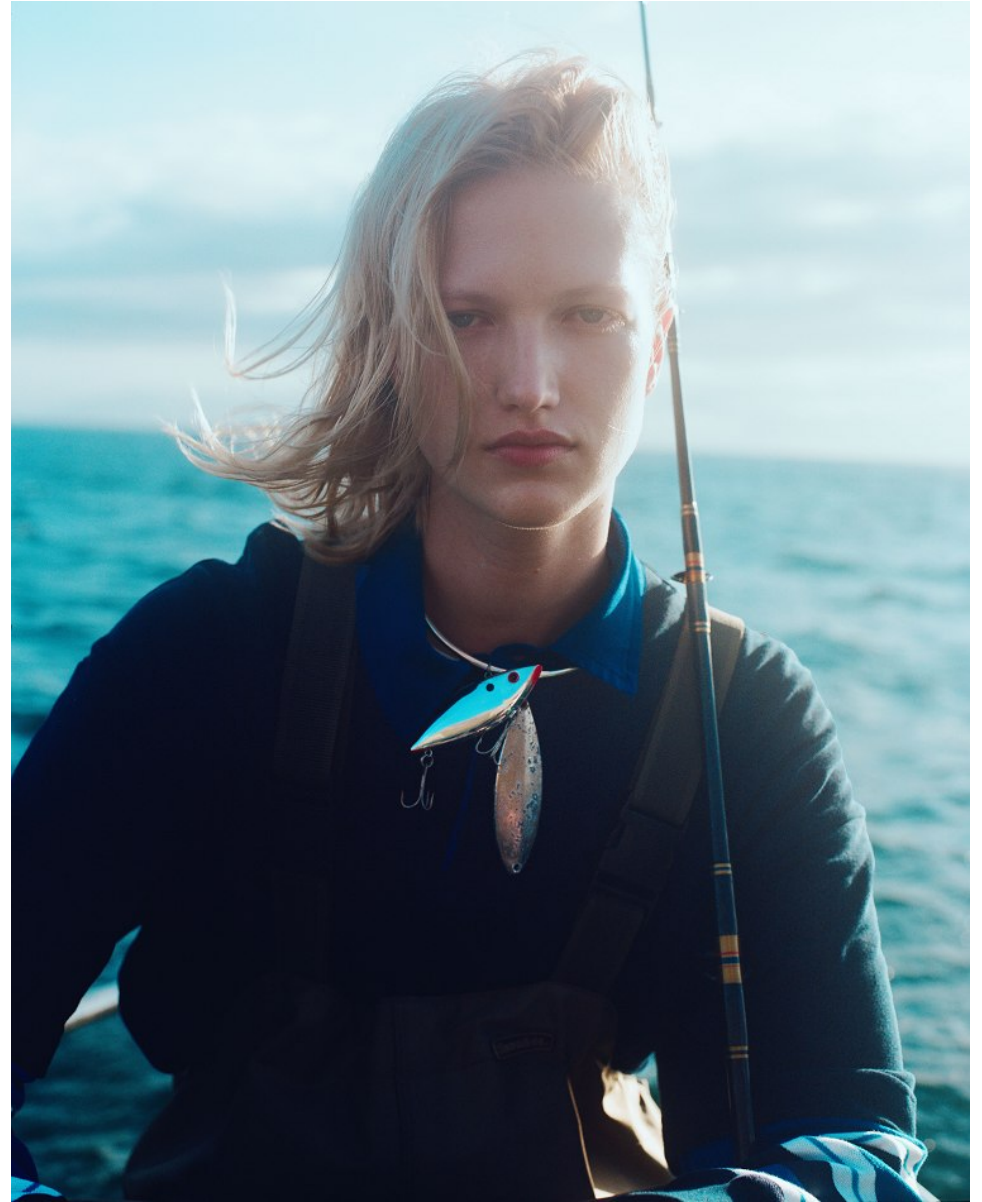

BOSS MODELS

JOHANNESBURG

CLAURETTE OOSTHUIZEN

Height: 178cm Bust: 75cm Waist: 62cm Hips: 89cm Shoe: 5 UK Hair: Blonde Eyes: Blue