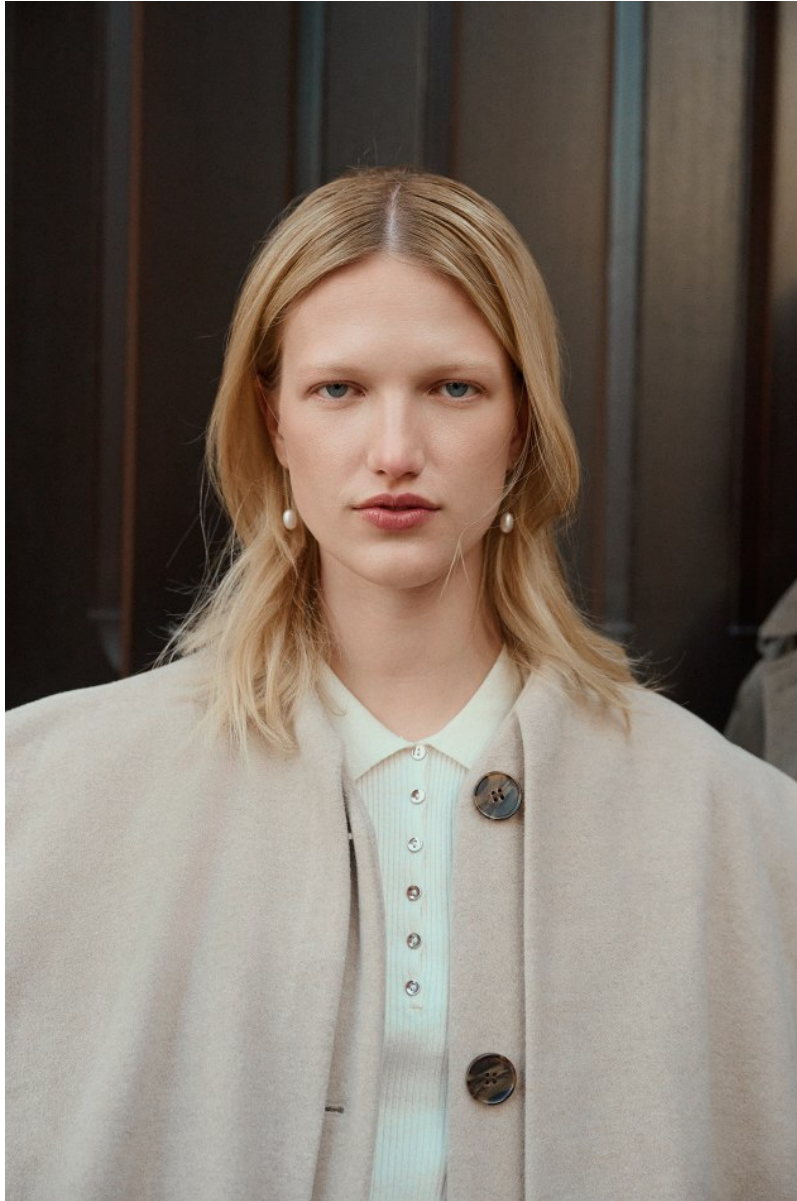

BOSS MODELS

JOHANNESBURG

CLAURETTE OOSTHUIZEN

Height: 178cm Bust: 75cm Waist: 62cm Hips: 89cm Shoe: 5 UK Hair: Blonde Eyes: Blue