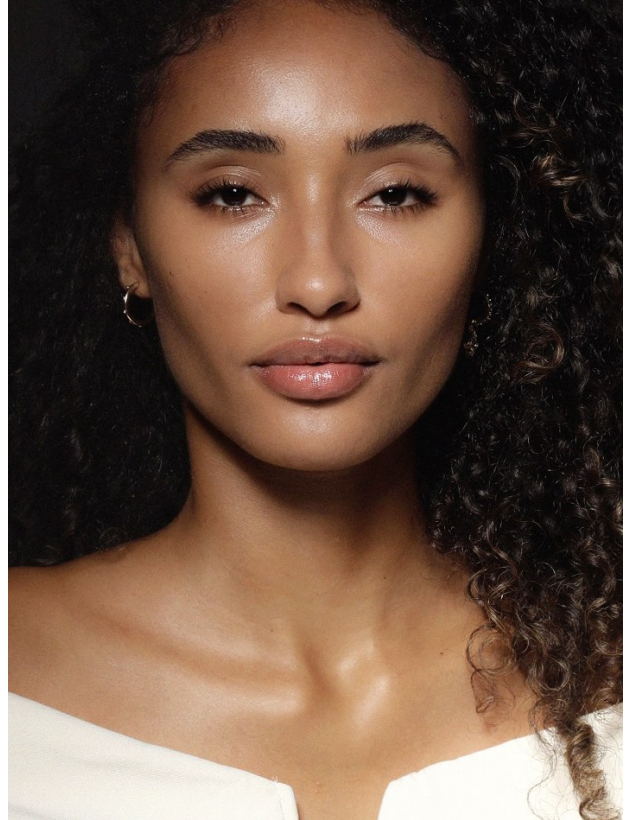

BOSS MODELS

JOHANNESBURG

ELANA BOUSSERY

Height: 178cm Bust: 80cm Waist: 60cm Hips: 92cm Shoe: 7 UK Hair: Brown Eyes: Brown