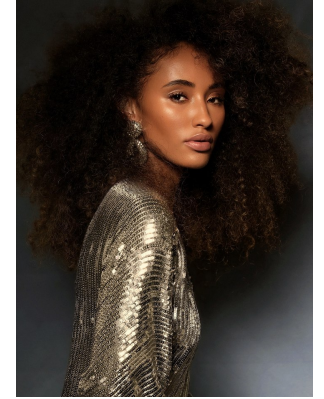

BOSS MODELS

JOHANNESBURG

ELANA BOUSSERY

Height: 178cm Bust: 80cm Waist: 60cm Hips: 92cm Shoe: 7 UK Hair: Brown Eyes: Brown

BOSS MODELS

JOHANNESBURG

ELANA BOUSSERY

Height: 178cm Bust: 80cm Waist: 60cm Hips: 92cm Shoe: 7 UK Hair: Brown Eyes: Brown