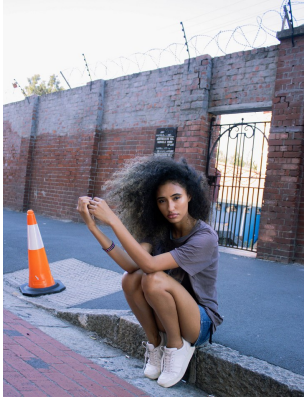

BOSS MODELS

JOHANNESBURG

ELANA BOUSSERY

Height: 178cm Bust: 80cm Waist: 60cm Hips: 92cm Shoe: 7 UK Hair: Brown Eyes: Brown

BOSS MODELS

JOHANNESBURG

ELANA BOUSSERY

Height: 178cm Bust: 80cm Waist: 60cm Hips: 92cm Shoe: 7 UK Hair: Brown Eyes: Brown