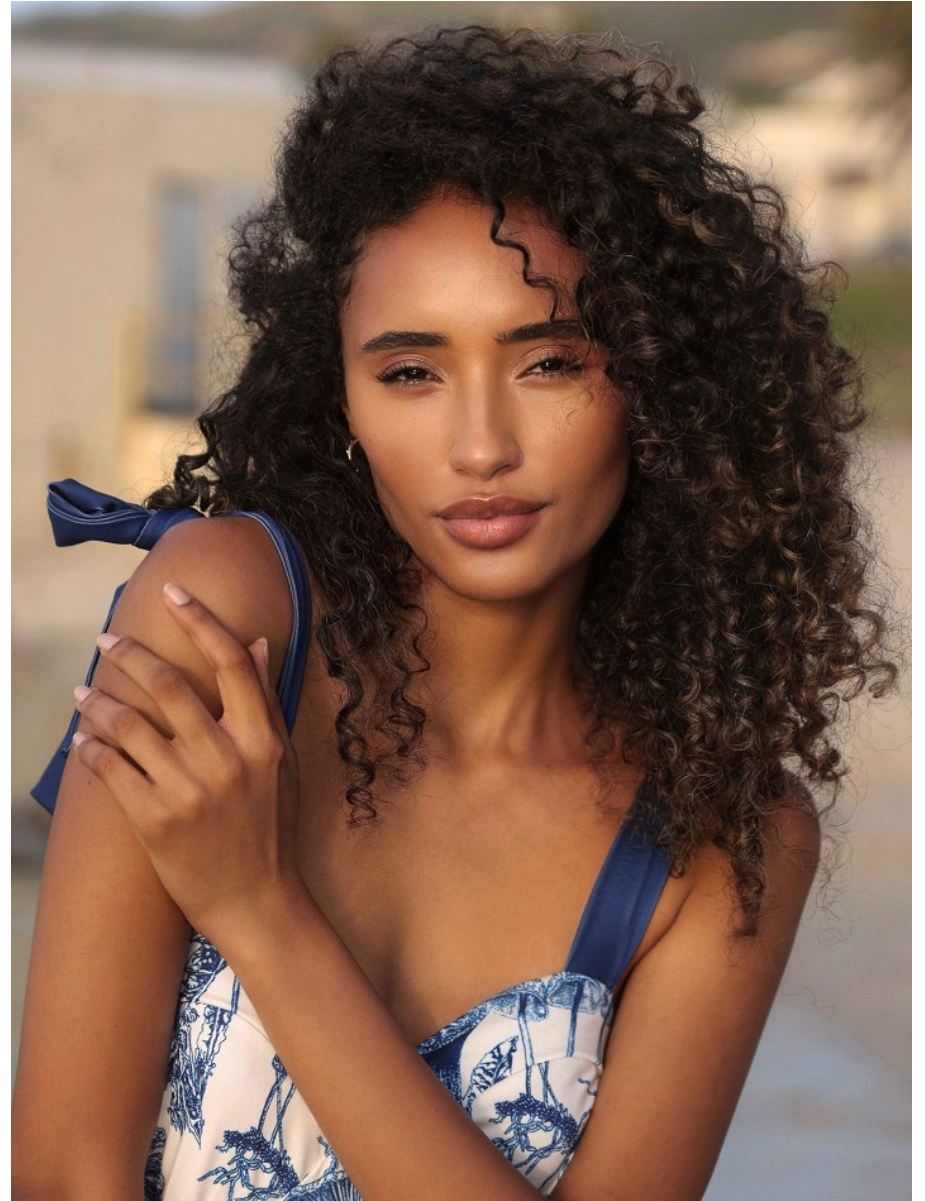

BOSS MODELS

JOHANNESBURG

ELANA BOUSSERY

Height: 178cm Bust: 80cm Waist: 60cm Hips: 92cm Shoe: 7 UK Hair: Brown Eyes: Brown

BOSS MODELS

JOHANNESBURG

ELANA BOUSSERY

Height: 178cm Bust: 80cm Waist: 60cm Hips: 92cm Shoe: 7 UK Hair: Brown Eyes: Brown