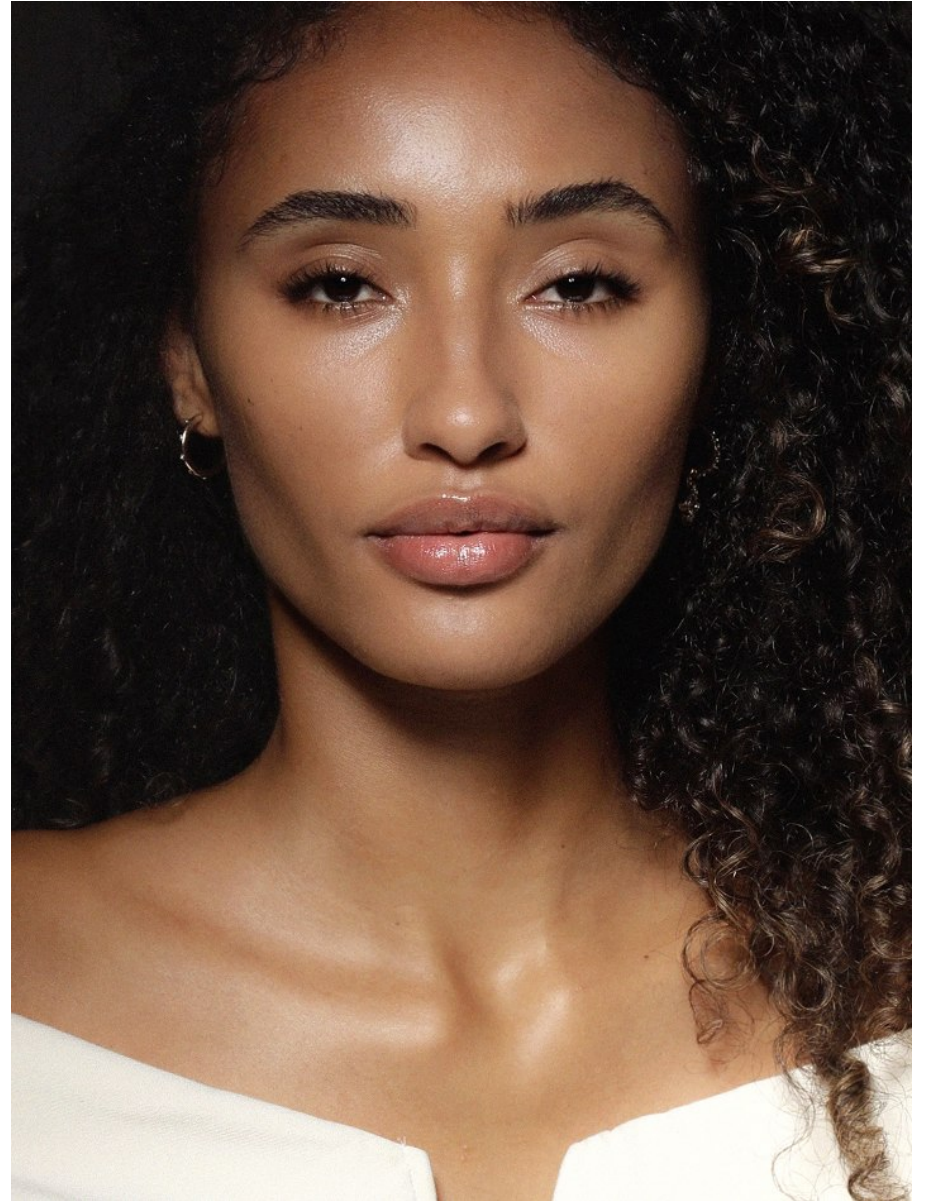

BOSS MODELS

JOHANNESBURG

ELANA BOUSSERY

Height: 178cm Bust: 80cm Waist: 60cm Hips: 90cm Shoe: 7 UK Hair: Brown Eyes: Brown