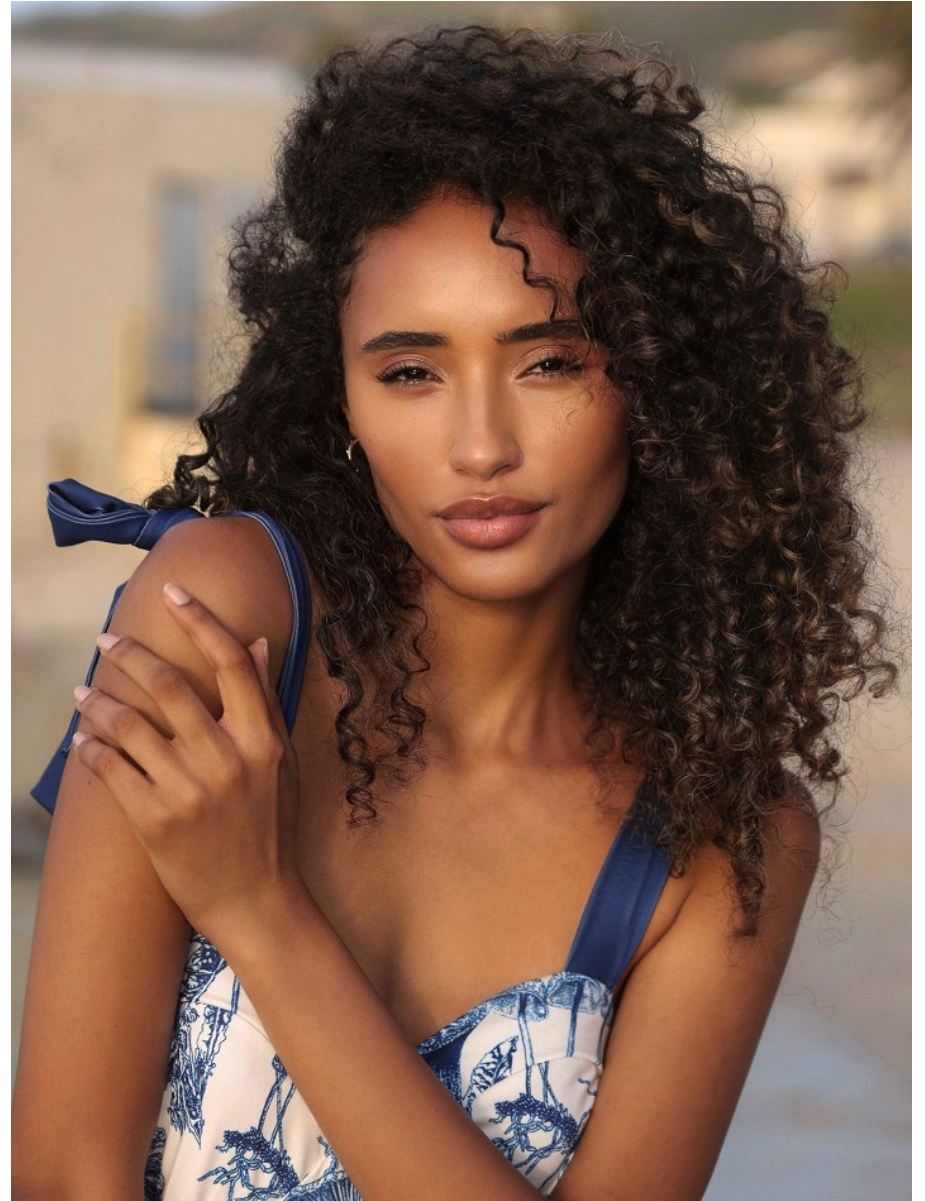

# BOSS MODELS

JOHANNESBURG

ELANA BOUSSERY

Height: 178cm Bust: 80cm Waist: 60cm Hips: 90cm Shoe: 7 UK Hair: Brown Eyes: Brown