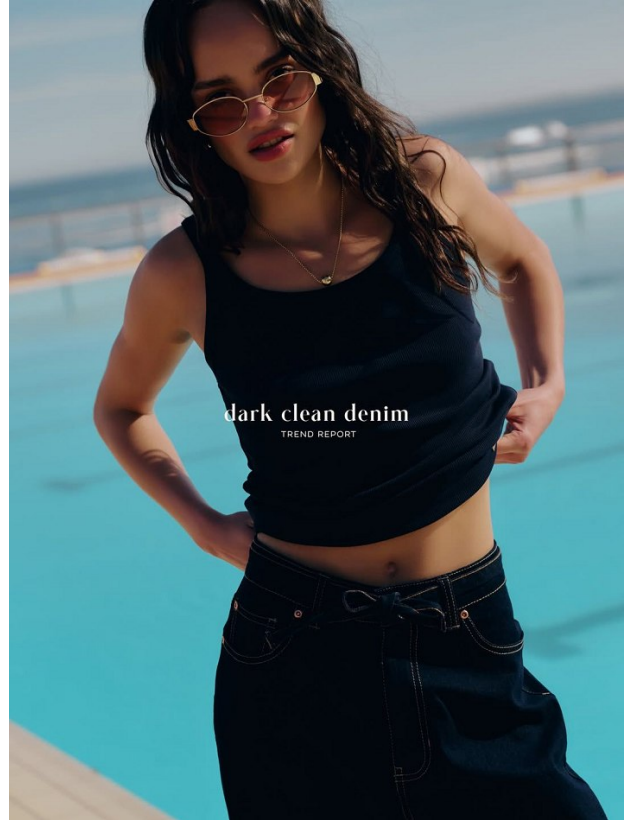

BOSS MODELS

JOHANNESBURG

KRISTINA SHEPPARD

Height: 178cm Bust: 81cm Waist: 65cm Hips: 92cm Shoe: 7 UK Hair: Brunette Eyes: Brown

BOSS MODELS

JOHANNESBURG

KRISTINA SHEPPARD

Height: 178cm Bust: 81cm Waist: 65cm Hips: 92cm Shoe: 7 UK Hair: Brunette Eyes: Brown