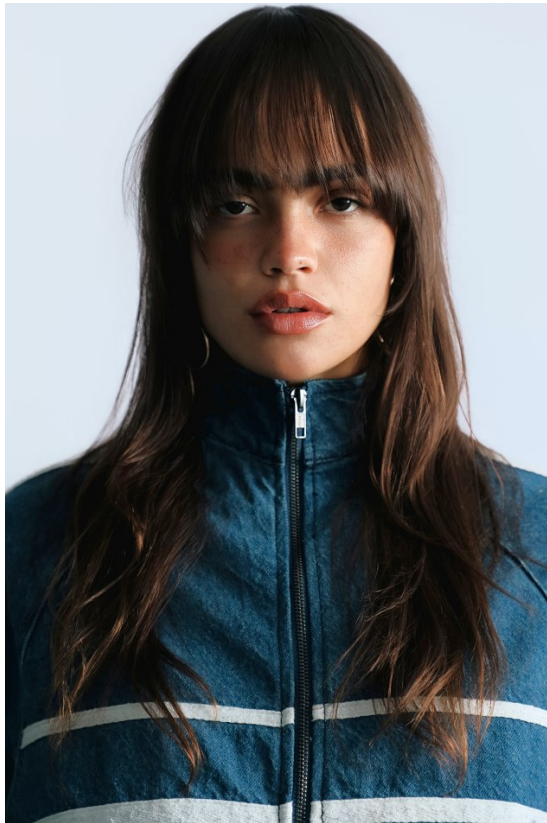

BOSS MODELS

JOHANNESBURG

KRISTINA SHEPPARD

Height: 178cm Bust: 81cm Waist: 65cm Hips: 92cm Shoe: 7 UK Hair: Brunette Eyes: Brown