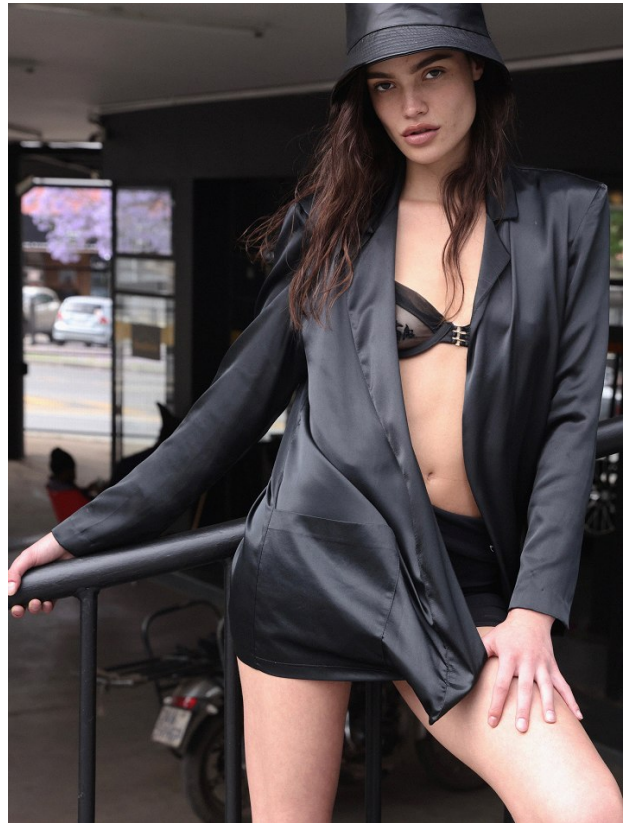

BOSS MODELS

JOHANNESBURG

KRISTINA SHEPPARD

Height: 178cm Bust: 81cm Waist: 65cm Hips: 92cm Shoe: 7 UK Hair: Brunette Eyes: Brown