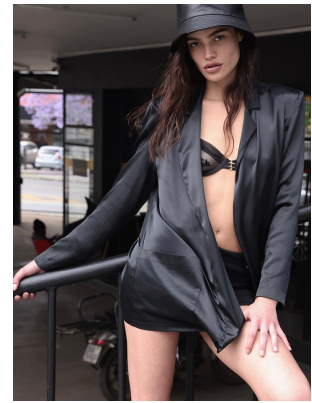

BOSS MODELS

JOHANNESBURG

KRISTINA SHEPPARD

Height: 178cm Bust: 81cm Waist: 65cm Hips: 92cm Shoe: 7 UK Hair: Brunette Eyes: Brown