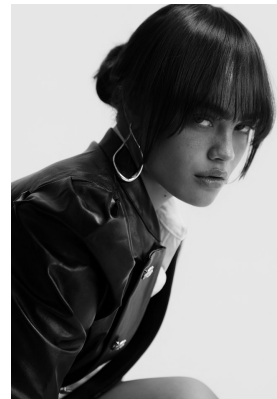

# BOSS MODELS

JOHANNESBURG

## KRISTINA SHEPPARD

Height: 178cm Bust: 81cm Waist: 65cm Hips: 92cm Shoe: 7 UK Hair: Brunette Eyes: Brown

# BOSS MODELS

JOHANNESBURG

KRISTINA SHEPPARD

Height: 178cm Bust: 81cm Waist: 65cm Hips: 92cm Shoe: 7 UK Hair: Brunette Eyes: Brown