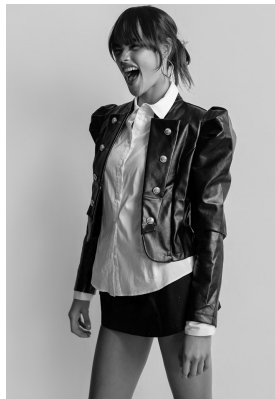

## KRISTINA SHEPPARD

Height: 178cm Bust: 81cm Waist: 65cm Hips: 92cm Shoe: 7 UK Hair: Brunette Eyes: Brown

# BOSS MODELS

JOHANNESBURG

KRISTINA SHEPPARD

Height: 178cm Bust: 81cm Waist: 65cm Hips: 92cm Shoe: 7 UK Hair: Brunette Eyes: Brown