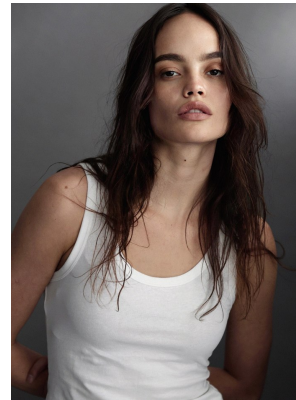

BOSS MODELS

JOHANNESBURG

KRISTINA SHEPPARD

Height: 178cm Bust: 81cm Waist: 65cm Hips: 92cm Shoe: 7 UK Hair: Brunette Eyes: Brown