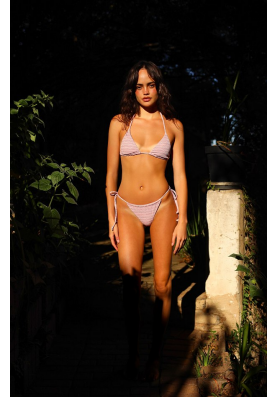

## KRISTINA SHEPPARD

Height: 178cm Bust: 81cm Waist: 65cm Hips: 92cm Shoe: 7 UK Hair: Brunette Eyes: Brown

# BOSS MODELS

JOHANNESBURG

KRISTINA SHEPPARD

Height: 178cm Bust: 81cm Waist: 65cm Hips: 92cm Shoe: 7 UK Hair: Brunette Eyes: Brown