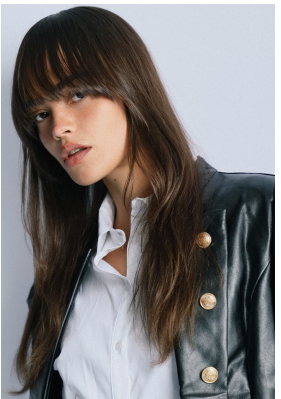

BOSS MODELS

JOHANNESBURG

KRISTINA SHEPPARD

Height: 178cm Bust: 81cm Waist: 65cm Hips: 92cm Shoe: 7 UK Hair: Brunette Eyes: Brown