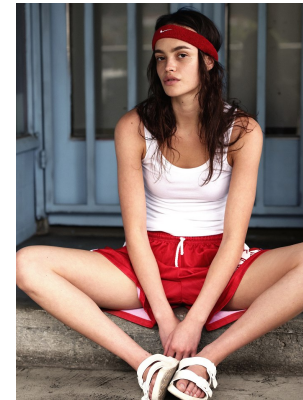

BOSS MODELS

JOHANNESBURG

KRISTINA SHEPPARD

Height: 178cm Bust: 81cm Waist: 65cm Hips: 92cm Shoe: 7 UK Hair: Brunette Eyes: Brown