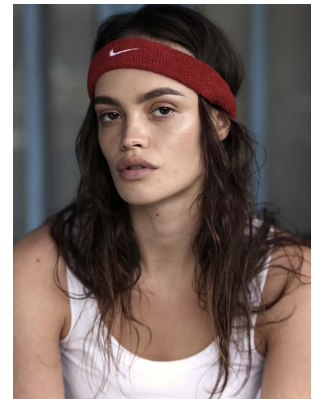

# BOSS MODELS

JOHANNESBURG

## KRISTINA SHEPPARD

Height: 178cm Bust: 81cm Waist: 65cm Hips: 92cm Shoe: 7 UK Hair: Brunette Eyes: Brown

# BOSS MODELS

JOHANNESBURG

KRISTINA SHEPPARD

Height: 178cm Bust: 81cm Waist: 65cm Hips: 92cm Shoe: 7 UK Hair: Brunette Eyes: Brown