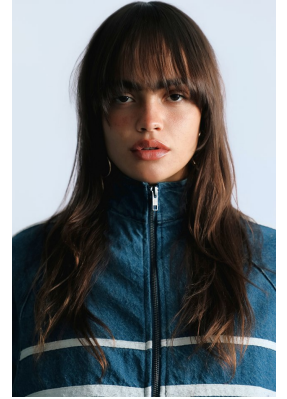

## KRISTINA SHEPPARD

Height: 178cm Bust: 81cm Waist: 65cm Hips: 92cm Shoe: 7 UK Hair: Brunette Eyes: Brown

# BOSS MODELS

JOHANNESBURG

KRISTINA SHEPPARD

Height: 178cm Bust: 81cm Waist: 65cm Hips: 92cm Shoe: 7 UK Hair: Brunette Eyes: Brown