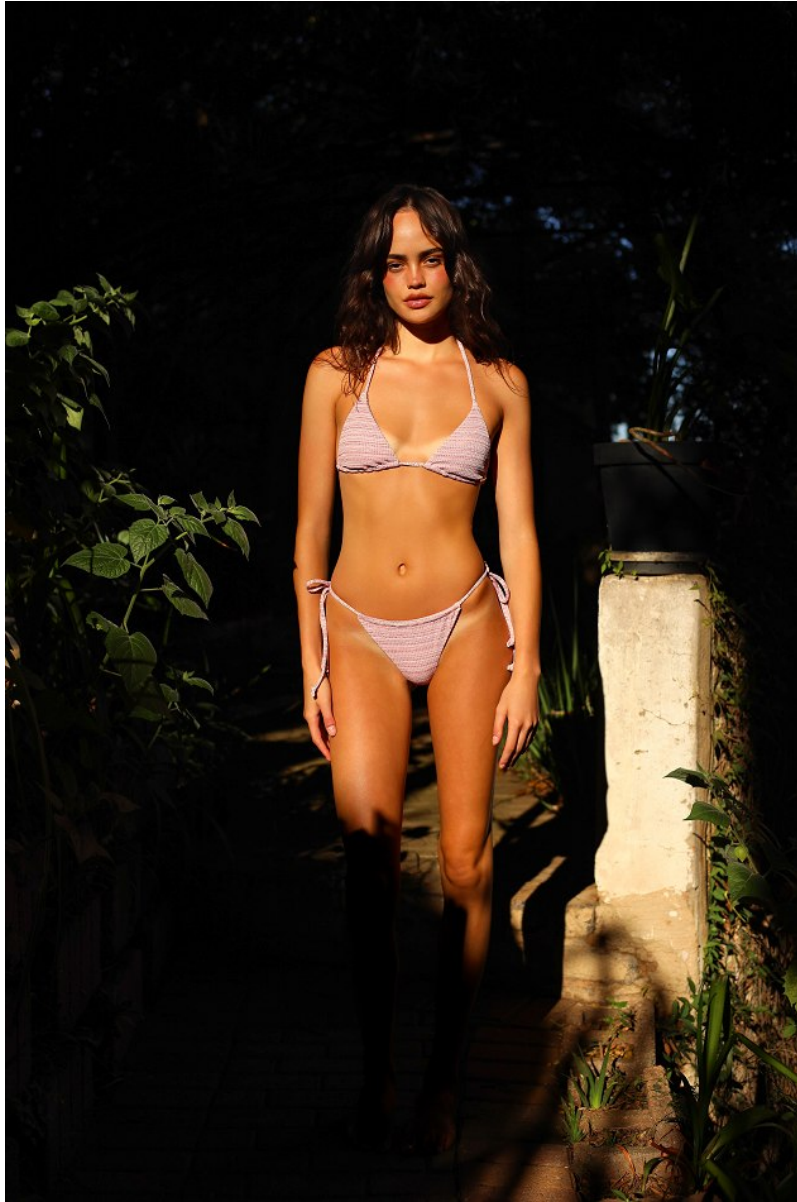

BOSS MODELS

JOHANNESBURG

KRISTINA SHEPPARD

Height: 178cm Bust: 81cm Waist: 65cm Hips: 92cm Shoe: 7 UK Hair: Brunette Eyes: Brown