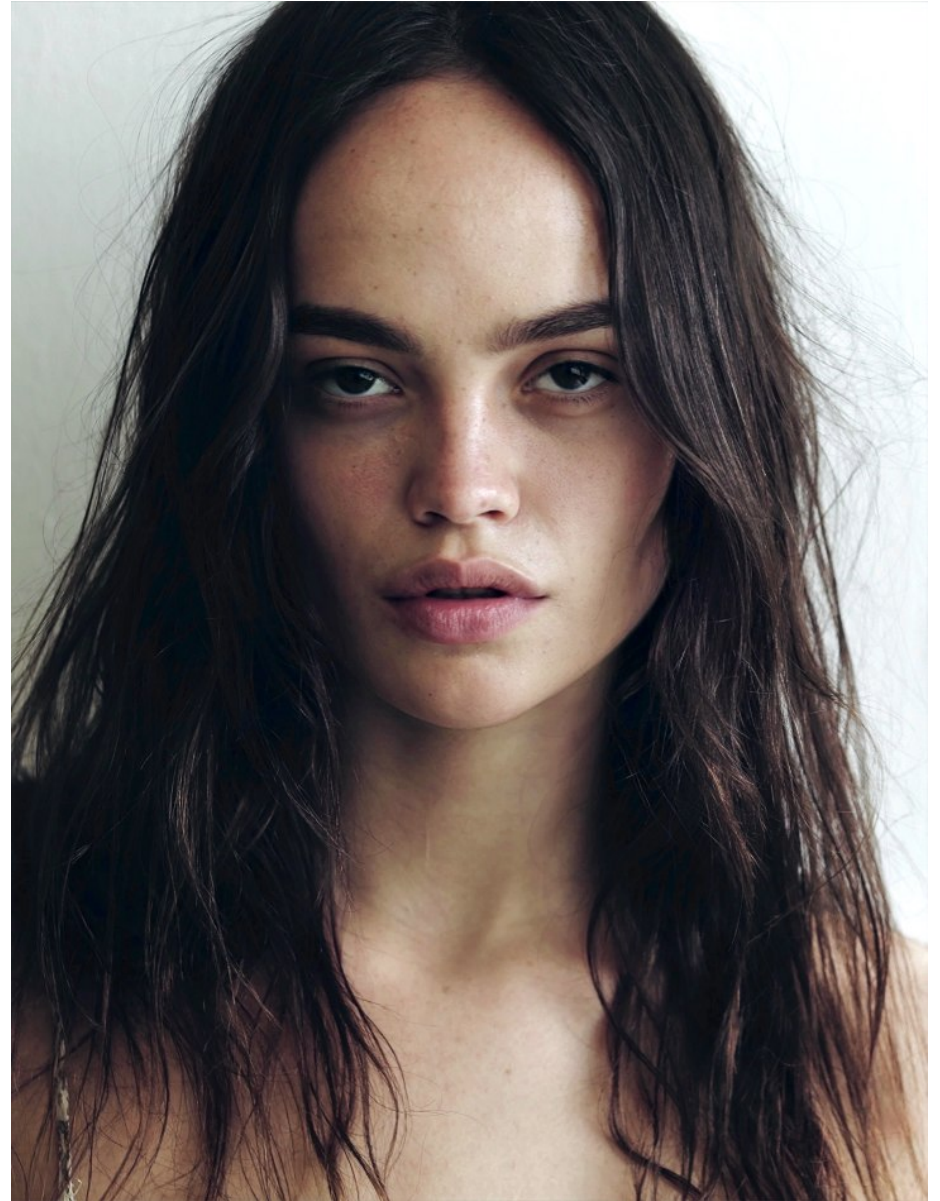

BOSS MODELS

JOHANNESBURG

KRISTINA SHEPPARD

Height: 178cm Bust: 81cm Waist: 65cm Hips: 92cm Shoe: 7 UK Hair: Brunette Eyes: Brown

BOSS MODELS

JOHANNESBURG

KRISTINA SHEPPARD

Height: 178cm Bust: 81cm Waist: 65cm Hips: 92cm Shoe: 7 UK Hair: Brunette Eyes: Brown