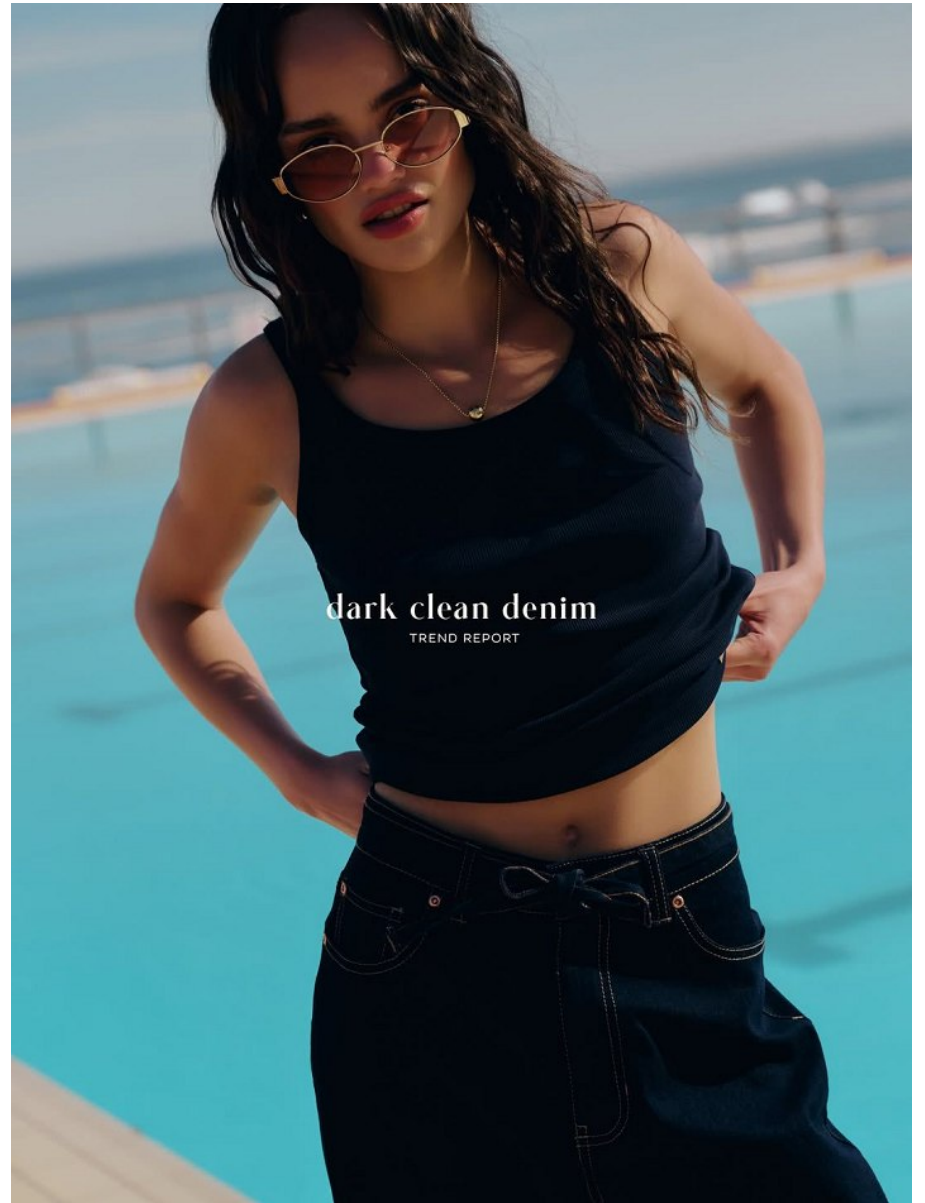

BOSS MODELS

JOHANNESBURG

KRISTINA SHEPPARD

Height: 178cm Bust: 81cm Waist: 65cm Hips: 92cm Shoe: 7 UK Hair: Brunette Eyes: Brown