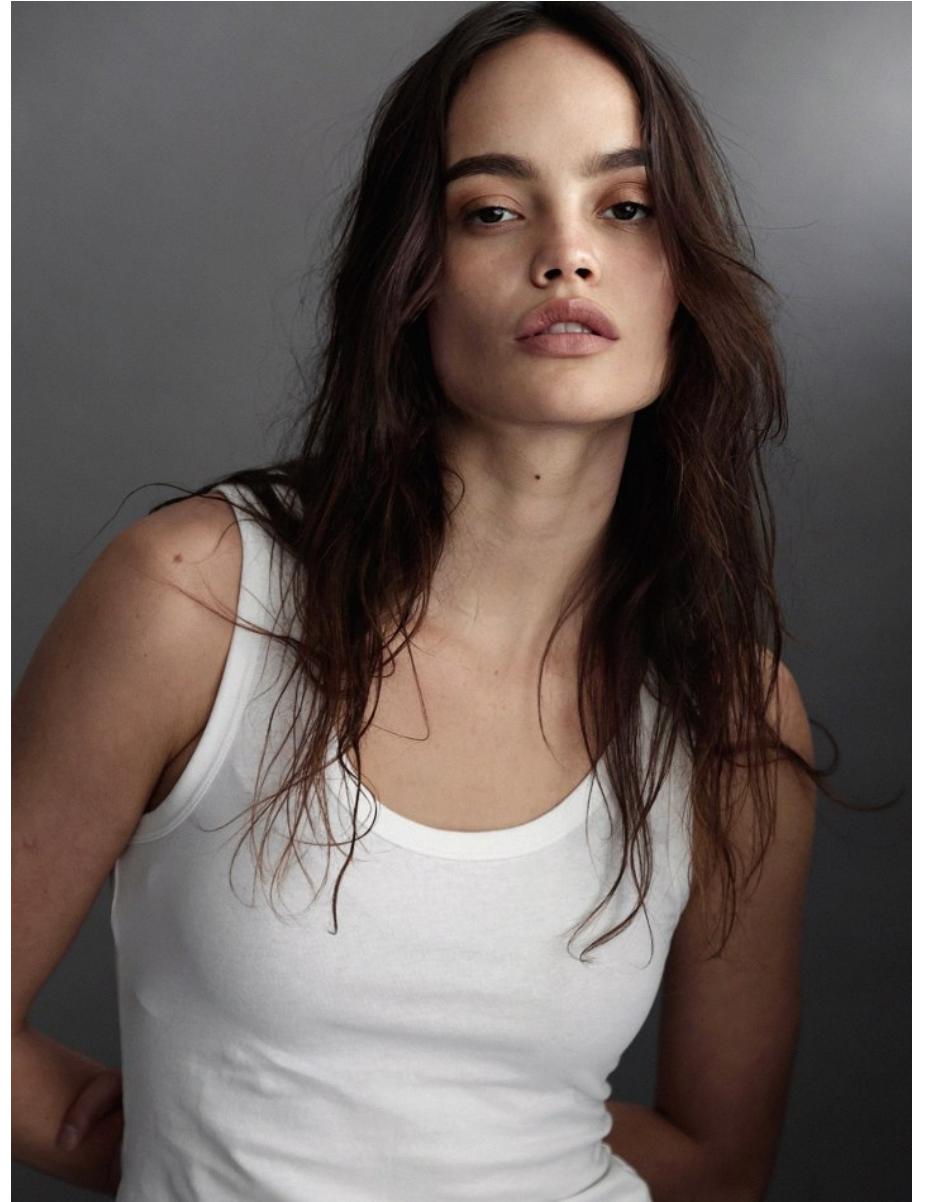

BOSS MODELS

JOHANNESBURG

KRISTINA SHEPPARD

Height: 178cm Bust: 81cm Waist: 65cm Hips: 92cm Shoe: 7 UK Hair: Brunette Eyes: Brown

BOSS MODELS

JOHANNESBURG

KRISTINA SHEPPARD

Height: 178cm Bust: 81cm Waist: 65cm Hips: 92cm Shoe: 7 UK Hair: Brunette Eyes: Brown