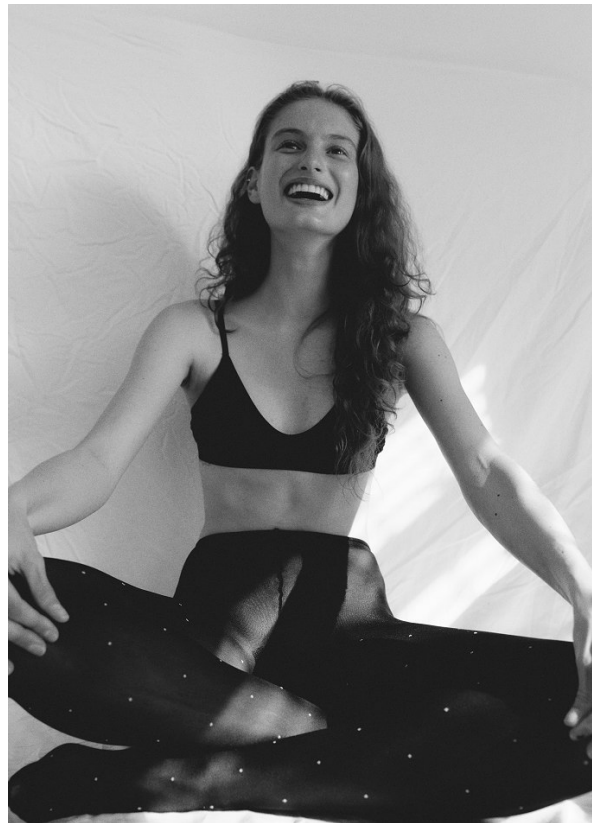

# BOSS MODELS

JOHANNESBURG

ZOE MYBURGH

Height: 177cm Bust: 82cm Waist: 61cm Hips: 91cm Shoe: 7 UK Hair: Red Eyes: Hazel