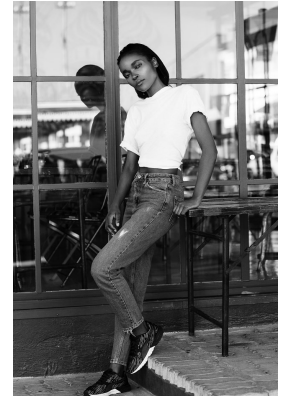

BOSS MODELS

JOHANNESBURG

NEO LEOKA

Height: 170cm Bust: 85cm Waist: 78cm Hips: 113cm Shoe: 6 UK Hair: Black Eyes: Brown

BOSS MODELS

JOHANNESBURG

NEO LEOKA

Height: 170cm Bust: 85cm Waist: 78cm Hips: 113cm Shoe: 6 UK Hair: Black Eyes: Brown

BOSS MODELS

JOHANNESBURG

NEO LEOKA

Height: 170cm Bust: 85cm Waist: 78cm Hips: 113cm Shoe: 6 UK Hair: Black Eyes: Brown