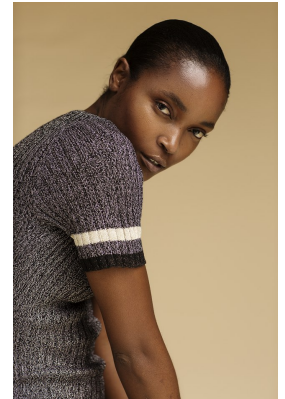

BOSS MODELS

JOHANNESBURG

NEO LEOKA

Height: 170cm Bust: 85cm Waist: 78cm Hips: 113cm Shoe: 6 UK Hair: Black Eyes: Brown

BOSS MODELS

JOHANNESBURG

NEO LEOKA

Height: 170cm Bust: 85cm Waist: 78cm Hips: 113cm Shoe: 6 UK Hair: Black Eyes: Brown

BOSS MODELS

JOHANNESBURG

NEO LEOKA

Height: 170cm Bust: 85cm Waist: 78cm Hips: 113cm Shoe: 6 UK Hair: Black Eyes: Brown