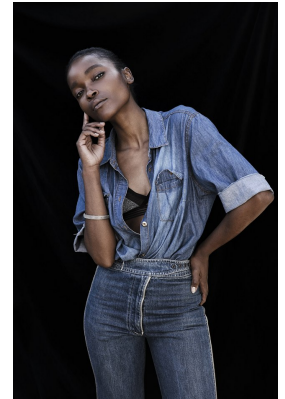

BOSS MODELS

JOHANNESBURG

NEO LEOKA

Height: 170cm Bust: 85cm Waist: 78cm Hips: 113cm Shoe: 6 UK Hair: Black Eyes: Brown

BOSS MODELS

JOHANNESBURG

NEO LEOKA

Height: 170cm Bust: 85cm Waist: 78cm Hips: 113cm Shoe: 6 UK Hair: Black Eyes: Brown

BOSS MODELS

JOHANNESBURG

NEO LEOKA

Height: 170cm Bust: 85cm Waist: 78cm Hips: 113cm Shoe: 6 UK Hair: Black Eyes: Brown