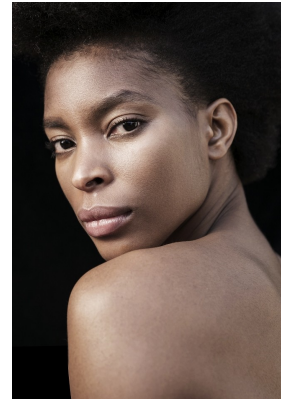

BOSS MODELS

JOHANNESBURG

AMAKA CHIRAH

Height: 178cm Bust: 89cm Waist: 72cm Hips: 93cm Shoe: 7 UK Hair: Black Eyes: Brown

BOSS MODELS

JOHANNESBURG

AMAKA CHIRAH

Height: 178cm Bust: 89cm Waist: 72cm Hips: 93cm Shoe: 7 UK Hair: Black Eyes: Brown