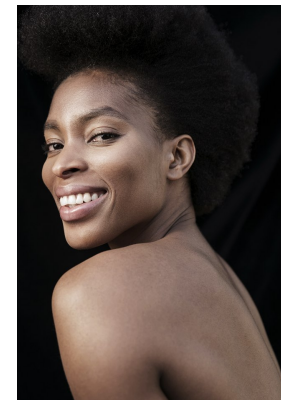

BOSS MODELS

JOHANNESBURG

AMAKA CHIRAH

Height: 178cm Bust: 89cm Waist: 72cm Hips: 93cm Shoe: 7 UK Hair: Black Eyes: Brown

BOSS MODELS

JOHANNESBURG

AMAKA CHIRAH

Height: 178cm Bust: 89cm Waist: 72cm Hips: 93cm Shoe: 7 UK Hair: Black Eyes: Brown