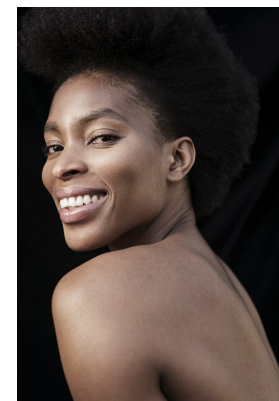

BOSS MODELS

JOHANNESBURG

AMAKA CHIRAH

Height: 178cm Bust: 89cm Waist: 72cm Hips: 93cm Shoe: 7 UK Hair: Black Eyes: Brown

BOSS MODELS

JOHANNESBURG

AMAKA CHIRAH

Height: 178cm Bust: 89cm Waist: 72cm Hips: 93cm Shoe: 7 UK Hair: Black Eyes: Brown