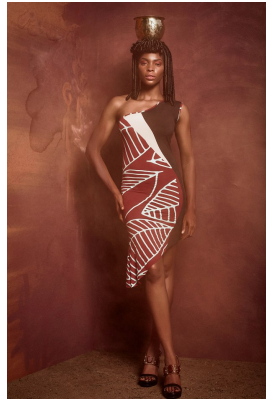

BOSS MODELS

JOHANNESBURG

AMAKA CHIRAH

Height: 178cm Bust: 89cm Waist: 72cm Hips: 93cm Shoe: 7 UK Hair: Black Eyes: Brown

BOSS MODELS

JOHANNESBURG

AMAKA CHIRAH

Height: 178cm Bust: 89cm Waist: 72cm Hips: 93cm Shoe: 7 UK Hair: Black Eyes: Brown