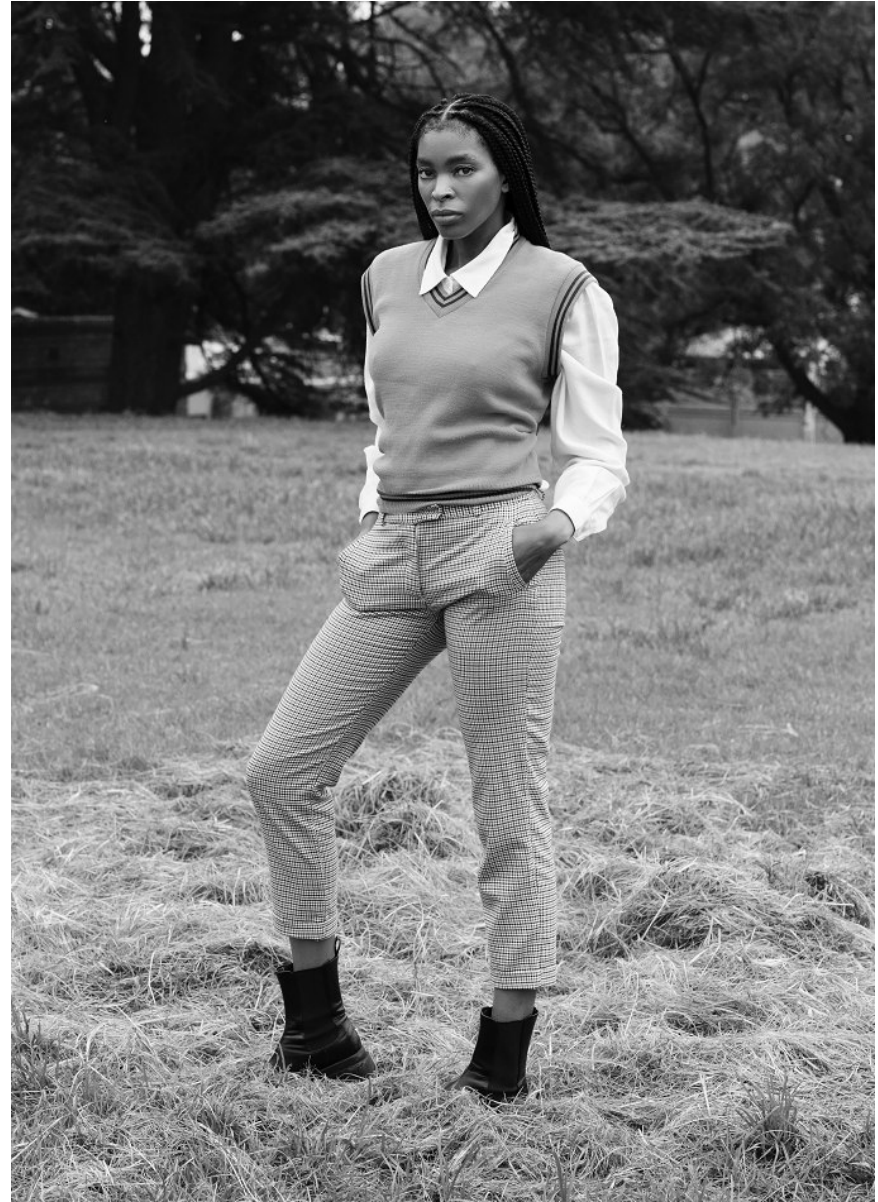

BOSS MODELS

JOHANNESBURG

AMAKA CHIRAH

Height: 178cm Bust: 89cm Waist: 72cm Hips: 93cm Shoe: 7 UK Hair: Black Eyes: Brown