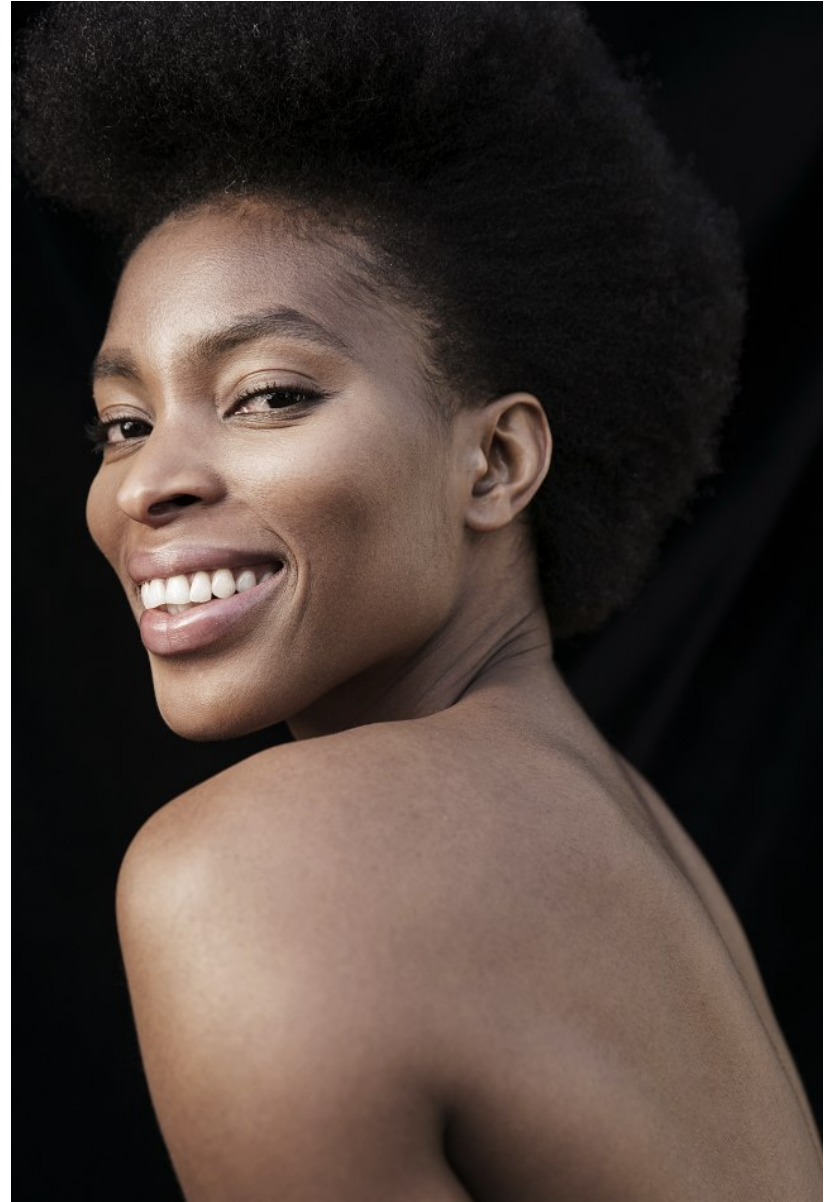

# BOSS MODELS

JOHANNESBURG

AMAKA CHIRAH

Height: 178cm Bust: 89cm Waist: 72cm Hips: 93cm Shoe: 7 UK Hair: Black Eyes: Brown