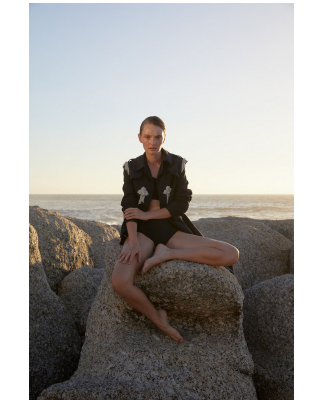

BOSS MODELS

JOHANNESBURG

JOA NEL

Height: 172cm Bust: 85cm Waist: 65cm Hips: 94cm Shoe: 7 UK Hair: Blonde Eyes: Green

BOSS MODELS

JOHANNESBURG

JOA NEL

Height: 172cm Bust: 85cm Waist: 65cm Hips: 94cm Shoe: 7 UK Hair: Blonde Eyes: Green

BOSS MODELS

JOHANNESBURG

JOA NEL

Height: 172cm Bust: 85cm Waist: 65cm Hips: 94cm Shoe: 7 UK Hair: Blonde Eyes: Green