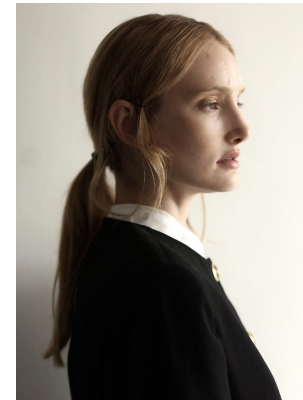

BOSS MODELS

JOHANNESBURG

JOA NEL

Height: 172cm Bust: 85cm Waist: 65cm Hips: 94cm Shoe: 7 UK Hair: Blonde Eyes: Green

BOSS MODELS

JOHANNESBURG

JOA NEL

Height: 172cm Bust: 85cm Waist: 65cm Hips: 94cm Shoe: 7 UK Hair: Blonde Eyes: Green

BOSS MODELS

JOHANNESBURG

JOA NEL

Height: 172cm Bust: 85cm Waist: 65cm Hips: 94cm Shoe: 7 UK Hair: Blonde Eyes: Green