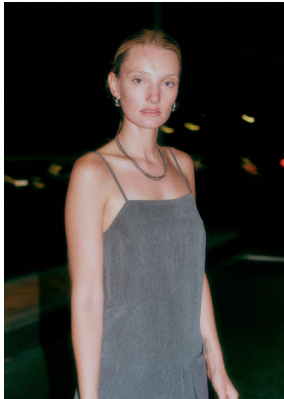

BOSS MODELS

JOHANNESBURG

JOA NEL

Height: 172cm Bust: 85cm Waist: 65cm Hips: 94cm Shoe: 7 UK Hair: Blonde Eyes: Green

BOSS MODELS

JOHANNESBURG

JOA NEL

Height: 172cm Bust: 85cm Waist: 65cm Hips: 94cm Shoe: 7 UK Hair: Blonde Eyes: Green

BOSS MODELS

JOHANNESBURG

JOA NEL

Height: 172cm Bust: 85cm Waist: 65cm Hips: 94cm Shoe: 7 UK Hair: Blonde Eyes: Green