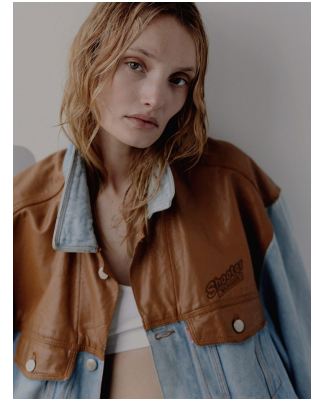

BOSS MODELS

JOHANNESBURG

JOA NEL

Height: 172cm Bust: 85cm Waist: 65cm Hips: 94cm Shoe: 7 UK Hair: Blonde Eyes: Green

BOSS MODELS

JOHANNESBURG

JOA NEL

Height: 172cm Bust: 85cm Waist: 65cm Hips: 94cm Shoe: 7 UK Hair: Blonde Eyes: Green

BOSS MODELS

JOHANNESBURG

JOA NEL

Height: 172cm Bust: 85cm Waist: 65cm Hips: 94cm Shoe: 7 UK Hair: Blonde Eyes: Green