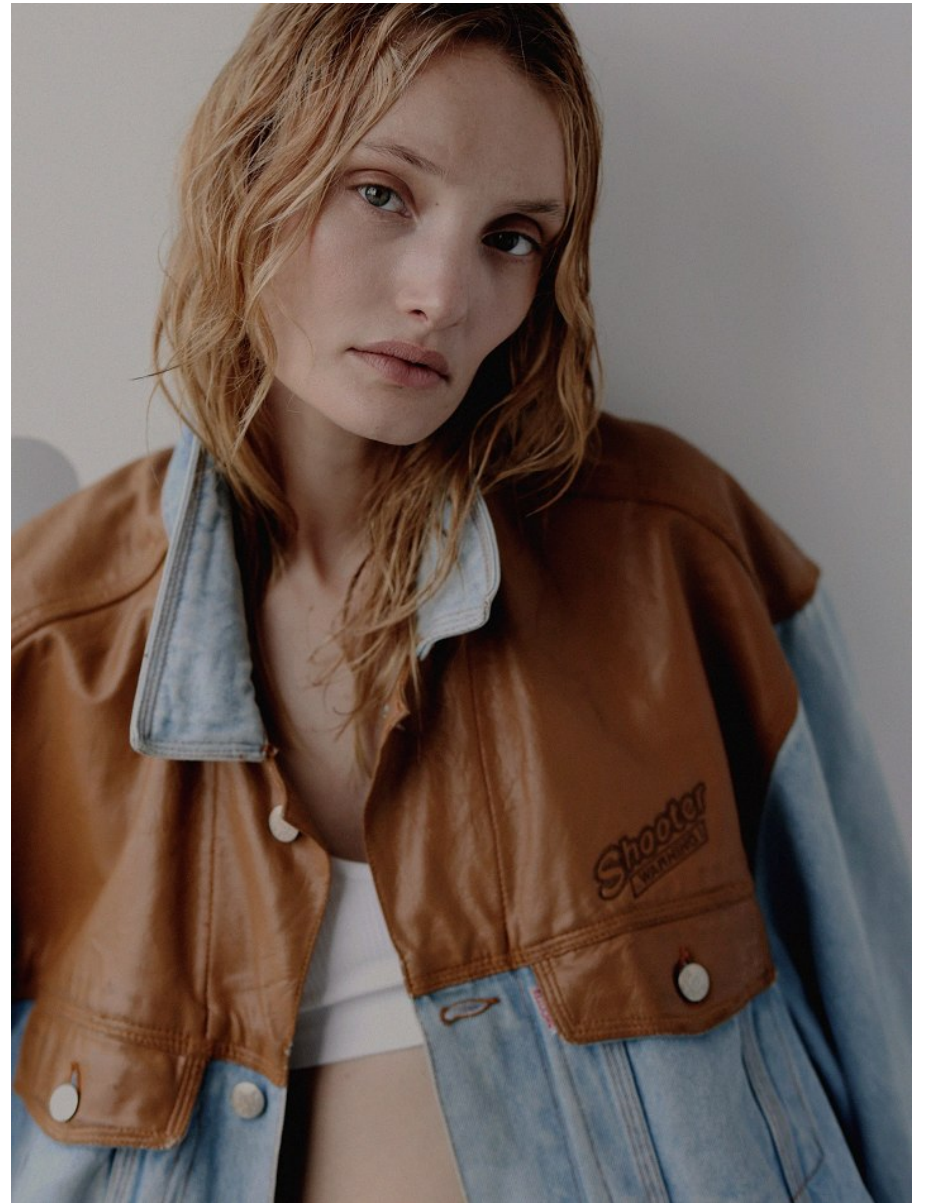

BOSS MODELS

JOHANNESBURG

JOA NEL

Height: 172cm Bust: 85cm Waist: 65cm Hips: 94cm Shoe: 7 UK Hair: Blonde Eyes: Green

BOSS MODELS

JOHANNESBURG

JOA NEL

Height: 172cm Bust: 85cm Waist: 65cm Hips: 94cm Shoe: 7 UK Hair: Blonde Eyes: Green