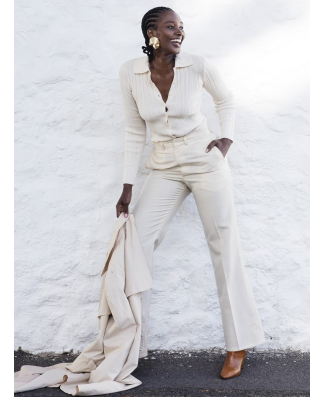

# BOSS MODELS

JOHANNESBURG

POPPY XABA

Height: 181cm Bust: 92cm Waist: 77cm Hips: 109cm Shoe: 7 UK Hair: Brown Eyes: Brown

# BOSS MODELS

JOHANNESBURG

## POPPY XABA

Height: 181cm Bust: 92cm Waist: 77cm Hips: 109cm Shoe: 7 UK Hair: Brown Eyes: Brown