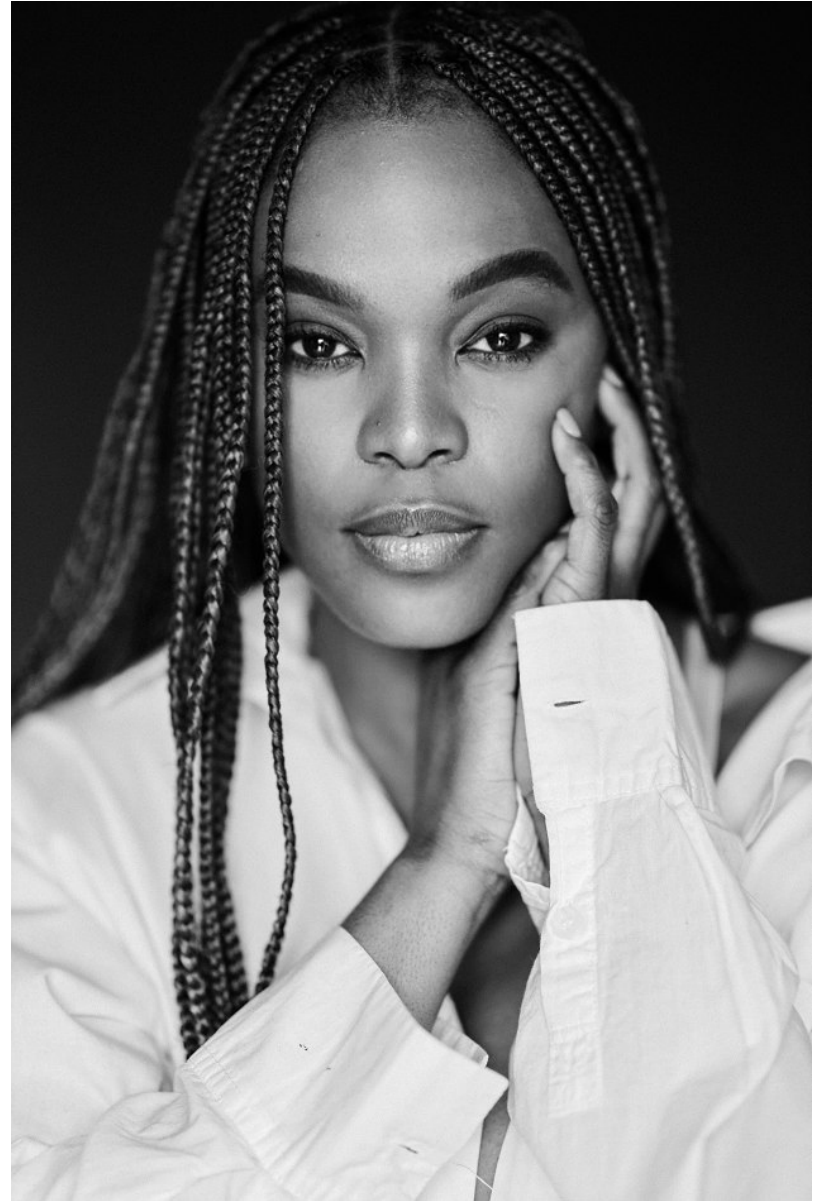

BOSS MODELS

JOHANNESBURG

PALESA SEFAKO

Height: 171cm Bust: 98cm Waist: 77cm Hips: 103cm Shoe: 5.5 UK Hair: Black Eyes: Brown

BOSS MODELS

JOHANNESBURG

PALESA SEFAKO

Height: 171cm Bust: 98cm Waist: 77cm Hips: 103cm Shoe: 5.5 UK Hair: Black Eyes: Brown