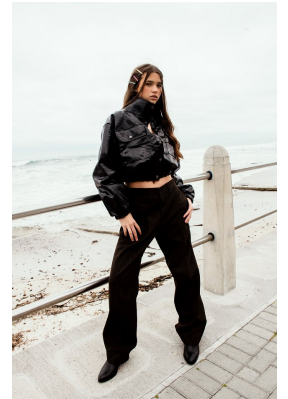

BOSS MODELS

CAPE TOWN

NINA VAN COLLER

Height: 171cm Bust: 88cm Waist: 71cm Hips: 97cm Shoe: 7 UK Hair: Light Brown Eyes: Green

BOSS MODELS

CAPE TOWN

NINA VAN COLLER

Height: 171cm Bust: 88cm Waist: 71cm Hips: 97cm Shoe: 7 UK Hair: Light Brown Eyes: Green